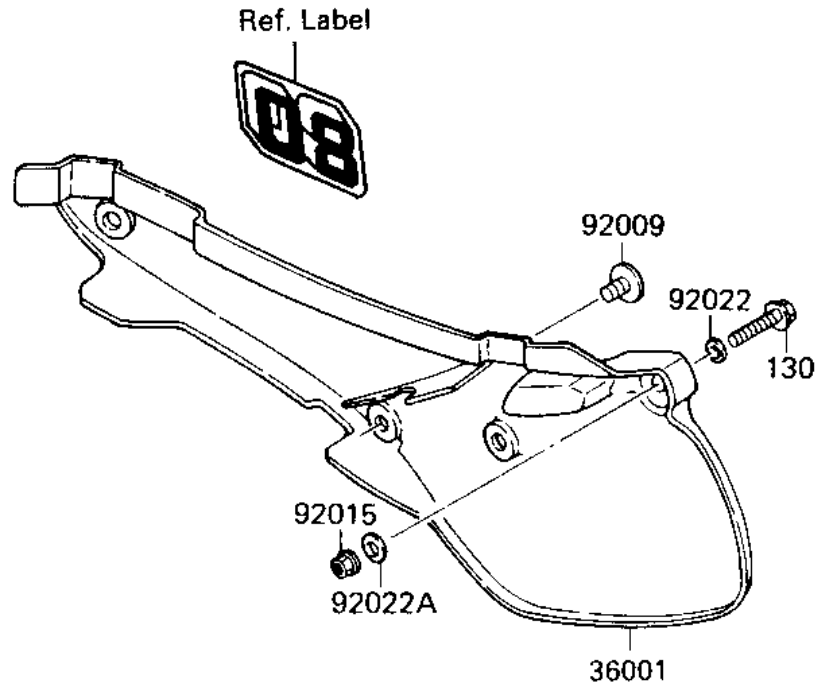

1985 KX80 PARTS DIAGRAM

SIDE COVERS ('84 KX80-E2)

F2810-0034

1985 KX80 PARTS LIST

SIDE COVERS ('84 KX80-E2)

ITEM NAME	PART NUMBER	QUANTITY
COVER-SIDE,RH,GREEN/B (Ref # 36001)	36001-1401-AE	1
COVER-SIDE,LH,GREEN/B (Ref # 36001A)	36001-1400-AE	1
SCREW,6X10 (Ref # 92009)	92009-1286	2
NUT,LOCK,FLANGED,6MM (Ref # 92015)	92015-1339	2
WASHER PLAIN (Ref # 92022)	92022-024	2
WASHER 6.5X20X1.6T (Ref # 92022A)	92022-125	2
DAMPER,SIDE COVER (Ref # 92075)	92075-1598	2
BOLT,FLANGED,6X30 (Ref # 130)	130G0630	2