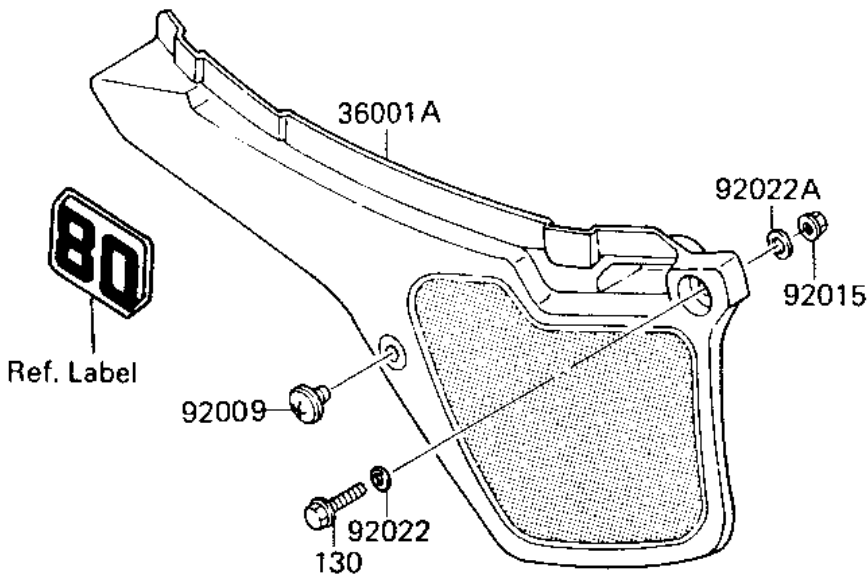

1985 KX80 PARTS DIAGRAM

SIDE COVERS ('84 KX80-E2)

F2810-0034

1985 KX80 PARTS LIST

SIDE COVERS ('84 KX80-E2)

ITEM NAME	PART NUMBER	QUANTITY
COVER-SIDE,RH,GREEN/B (Ref # 36001)	36001-1401-AE	1
COVER-SIDE,LH,GREEN/B (Ref # 36001A)	36001-1400-AE	1
SCREW,6X10 (Ref # 92009)	92009-1286	2
NUT,LOCK,FLANGED,6MM (Ref # 92015)	92015-1339	2
WASHER PLAIN (Ref # 92022)	92022-024	2
WASHER 6.5X20X1.6T (Ref # 92022A)	92022-125	2
DAMPER,SIDE COVER (Ref # 92075)	92075-1598	2
BOLT,FLANGED,6X30 (Ref # 130)	130G0630	2