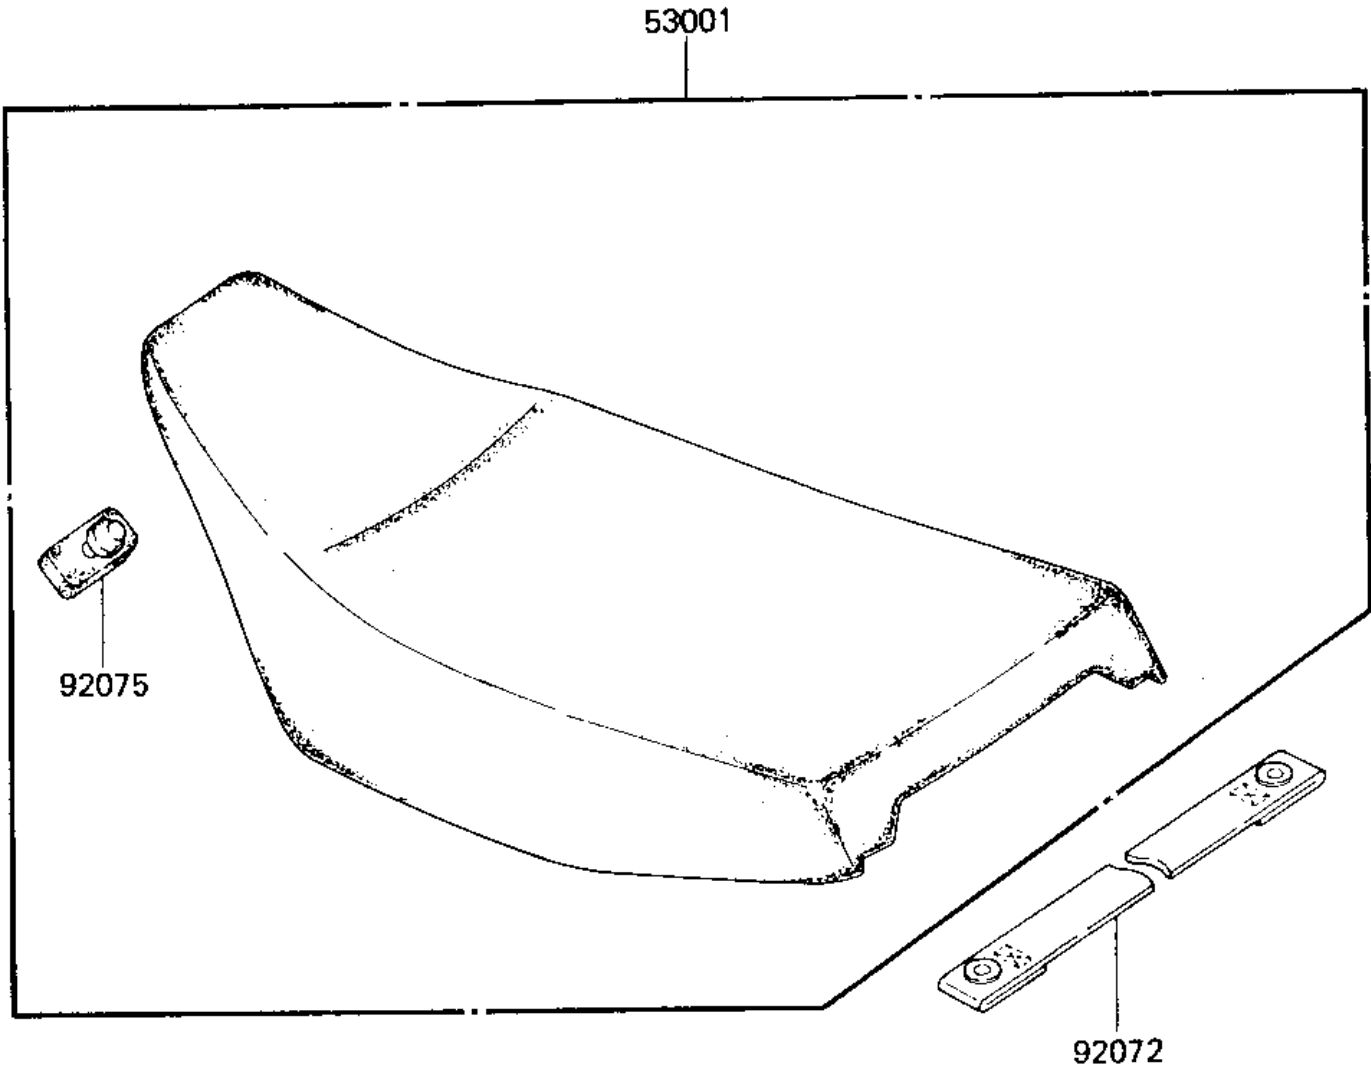

# 1985 KX80 PARTS DIAGRAM

SEAT ('84 KX80-E2)

F2510-0171

# 1985 KX80 PARTS LIST

SEAT ('84 KX80-E2)

<b>ITEM NAME</b>	<b>PART NUMBER</b>	<b>QUANTITY</b>
SEAT-ASSY (Ref # 53001)	53001-1410	1
BAND (Ref # 92072)	92072-3742	1
DAMPER RUBBER,SEAT (Ref # 92075)	92075-1054	1