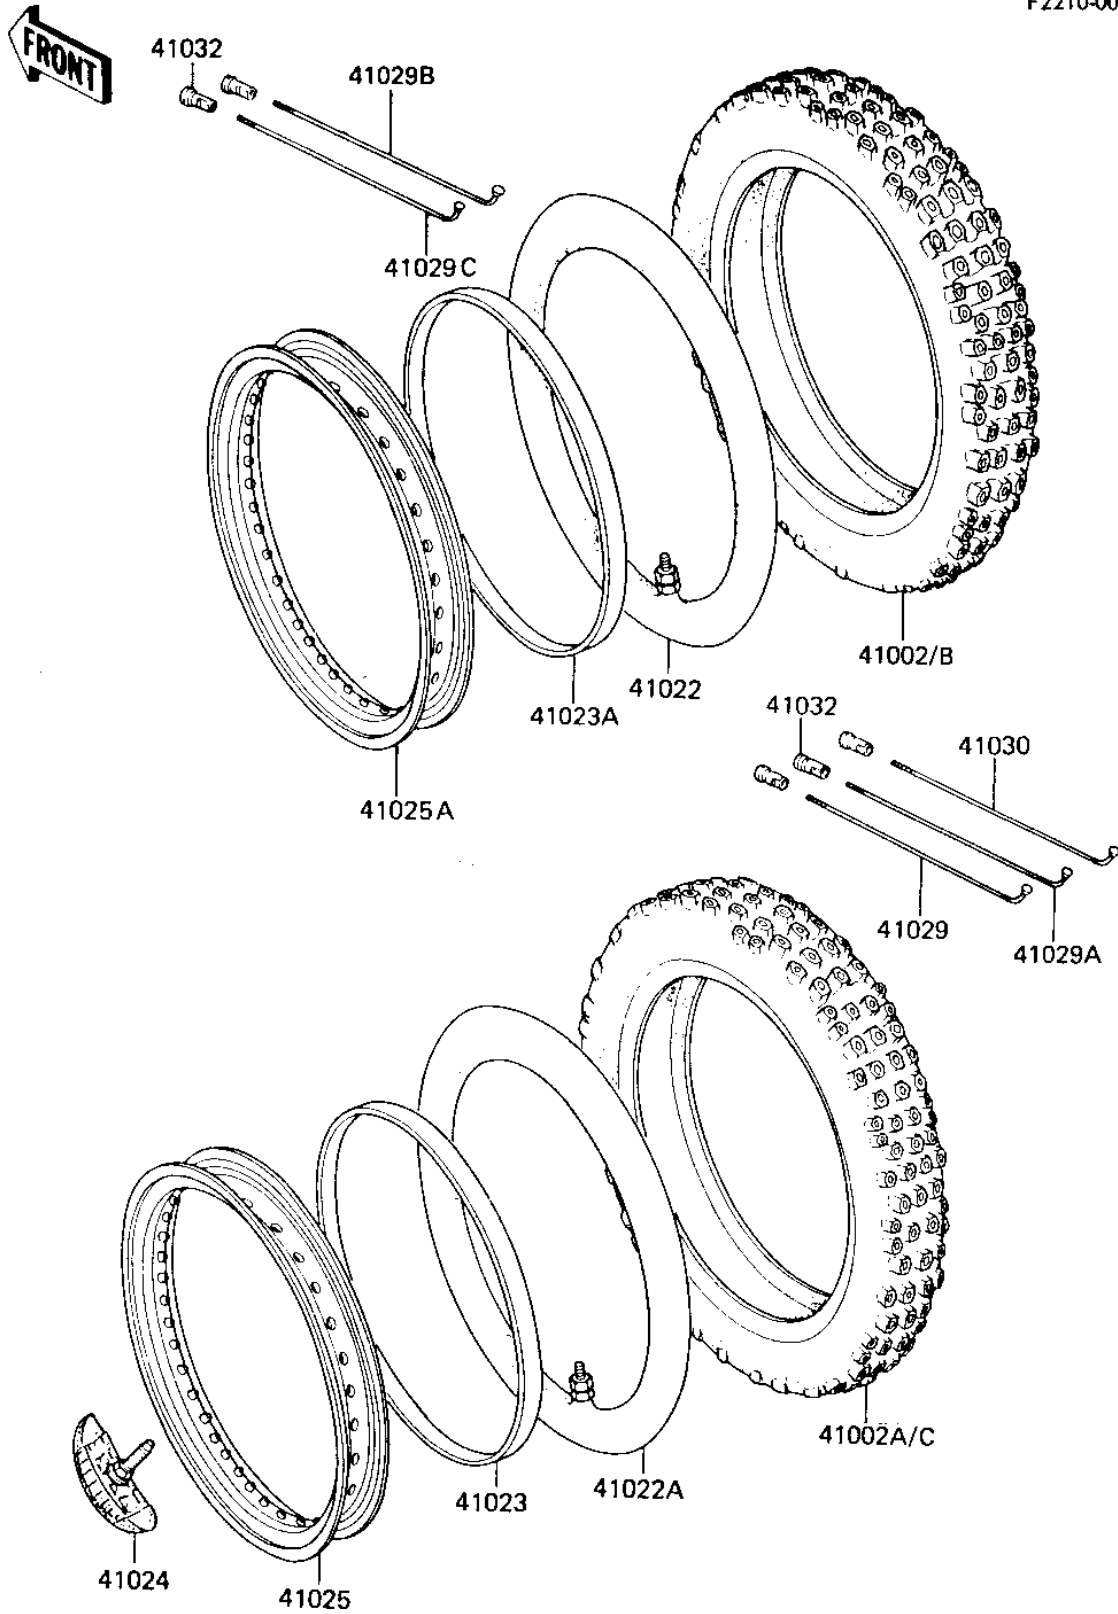

1985 KX80 PARTS DIAGRAM

WHEELS/TIRES ('84 KX80-E2)

F2210-0093

1985 KX80 PARTS LIST

WHEELS/TIRES ('84 KX80-E2)

ITEM NAME	PART NUMBER	QUANTITY
TIRE (Ref # 41002)	41002-1574	1
TIRE 410-14 K490 R (Ref # 41002A)	41002-1222	1
TIRE 275-17 K790 F (Ref # 41002B)	41002-1409	1
TIRE 410-14 K790 R (Ref # 41002C)	41002-1410	1
TUBE,TIRE,2.75-17 (Ref # 41022)	41022-1039	1
TUBE 275/410/425-14 (Ref # 41022A)	41022-042	1
BAND-RIM,FR (Ref # 41023)	41023-1067	1
BAND,RIM,4.10-14 (Ref # 41023A)	41023-1025	1
RIM,FR,1.40X17 (Ref # 41025A)	41025-1170	1
SPOKE-INNER (Ref # 41029)	41029-1078	8
SPOKE-INNER (Ref # 41029A)	41029-1079	16
SPOKE-INNER,FR,189MMX (Ref # 41029B)	41029-1113	14
SPOKE-INNER,FR,185MMX (Ref # 41029C)	41029-1114	14
SPOKE-OUTER (Ref # 41030)	41030-1059	8
NIPPLE-SPOKE (Ref # 41032)	41032-1052	60