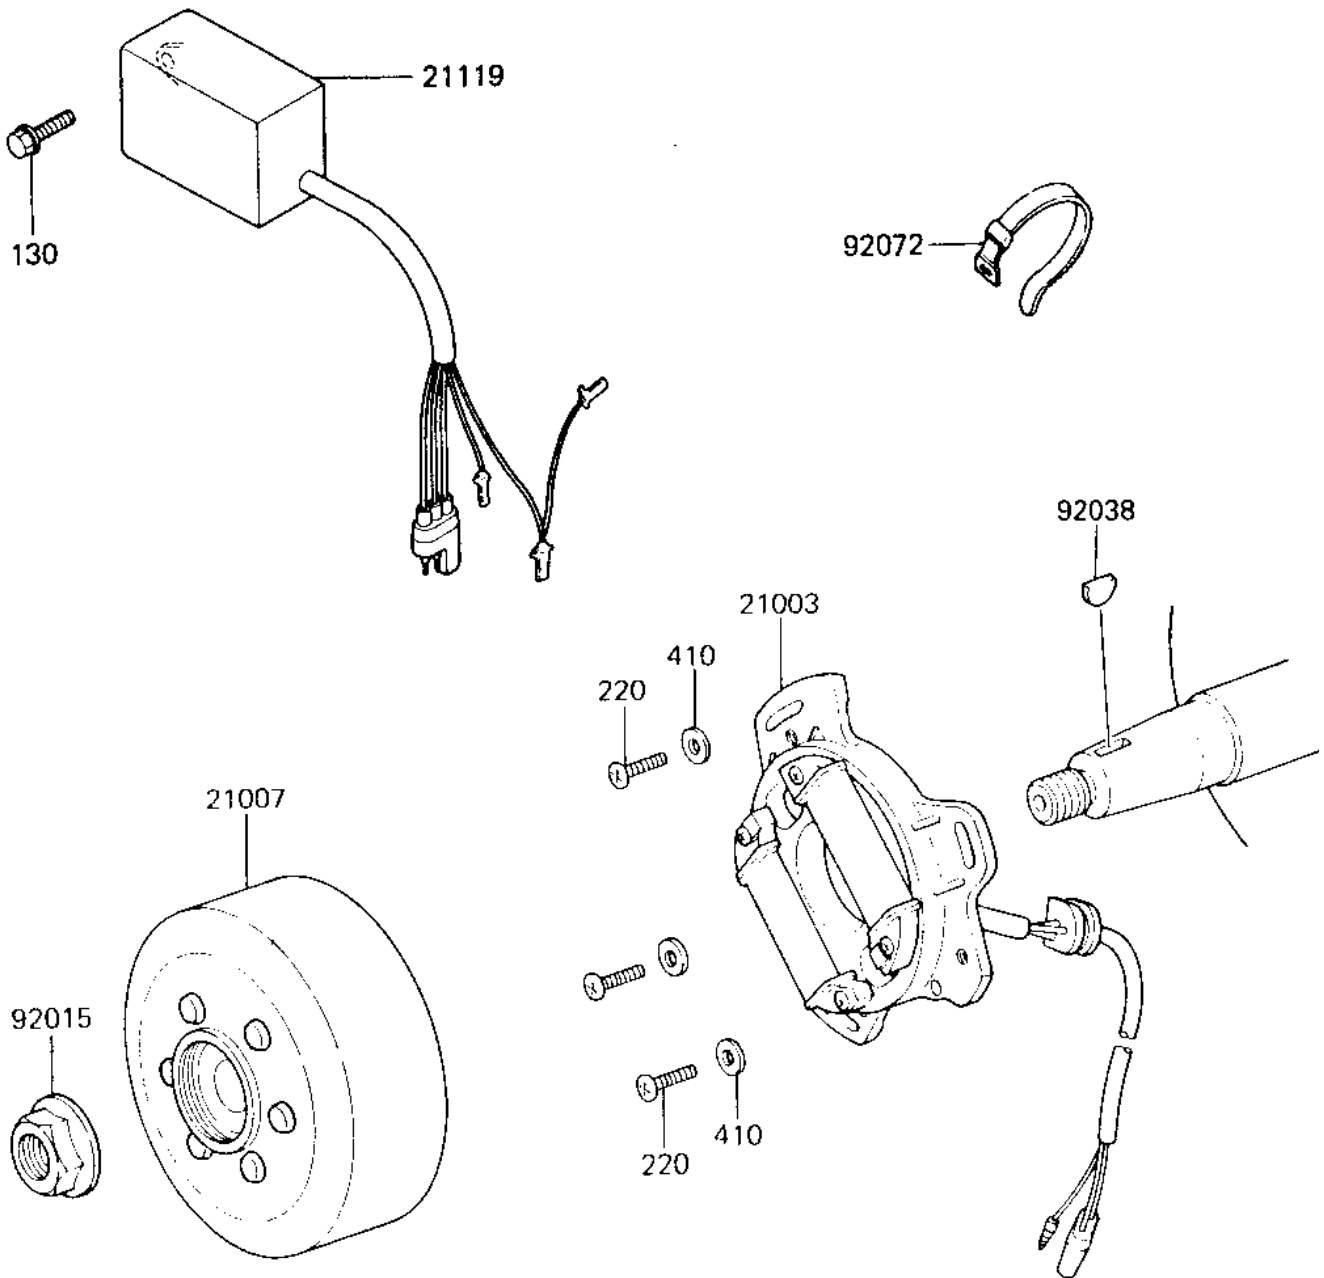

1985 KX80 PARTS DIAGRAM

IGNITION/GENERATOR ('84 KX80-E2)

E1810-0079

1985 KX80 PARTS LIST

IGNITION/GENERATOR ('84 KX80-E2)

ITEM NAME	PART NUMBER	QUANTITY
STATOR ASSY (Ref # 21003)	21003-1042	1
FLYWHEEL,MAGNETO (Ref # 21007)	21007-1038	1
IGNITER (Ref # 21119)	21119-1155	1
NUT,10MM (Ref # 92015)	92015-1415	1
WOODRUFF KEY (Ref # 92038)	92038-001	1
BAND, LONG (Ref # 92072)	92072-032	1
BOLT-FLANGED,6X16 (Ref # 130)	130G0616	1
SCREW-PAN-CROS (Ref # 220)	220B0514	3
WASHER PLAIN 5MM (Ref # 410)	410B0500	3