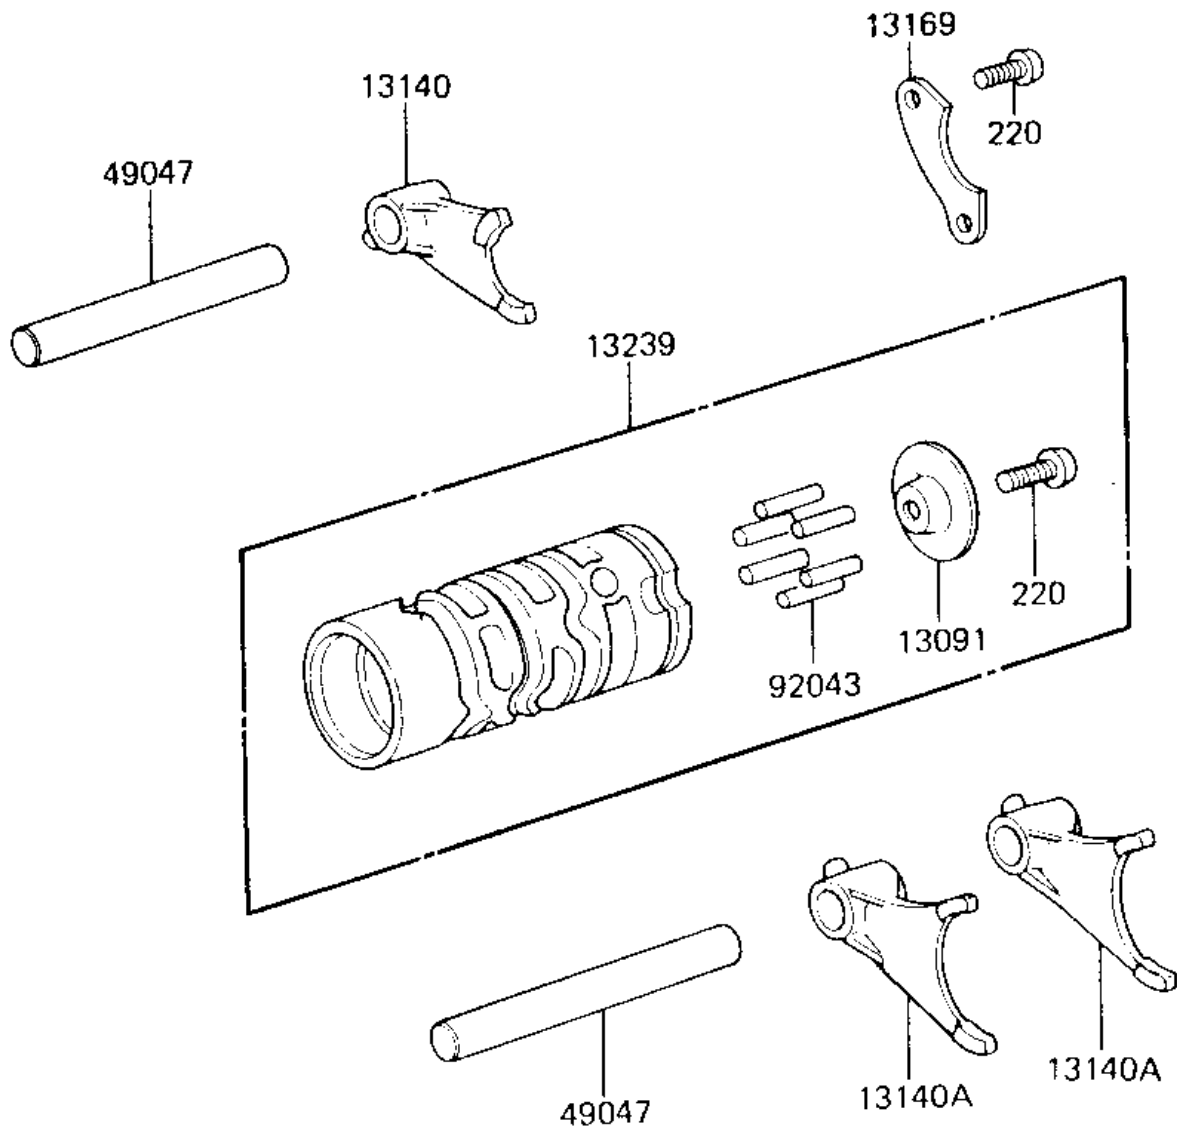

1985 KX80 PARTS DIAGRAM

GEAR CHANGE DRUM & FORKS ('84 KX80-E2)

E1362-0056

1985 KX80 PARTS LIST

GEAR CHANGE DRUM & FORKS ('84 KX80-E2)

ITEM NAME	PART NUMBER	QUANTITY
HOLDER CHANGE DRUM (Ref # 13091)	13091-1098	1
FORK-SHIFT (Ref # 13140)	13140-1060	1
FORK-SHIFT (Ref # 13140A)	13140-1061	2
PLATE,CHANGE DRUM (Ref # 13169)	13169-1309	1
DRUM-ASSY-CHANGE (Ref # 13239)	13239-1065	1
ROD,SHIFT,10X90 (Ref # 49047)	49047-1009	2
PIN,CHANG DRUM (Ref # 92043)	92042-029	6
SCREW PAN HEAD 6X14 (Ref # 220)	220B0614	2