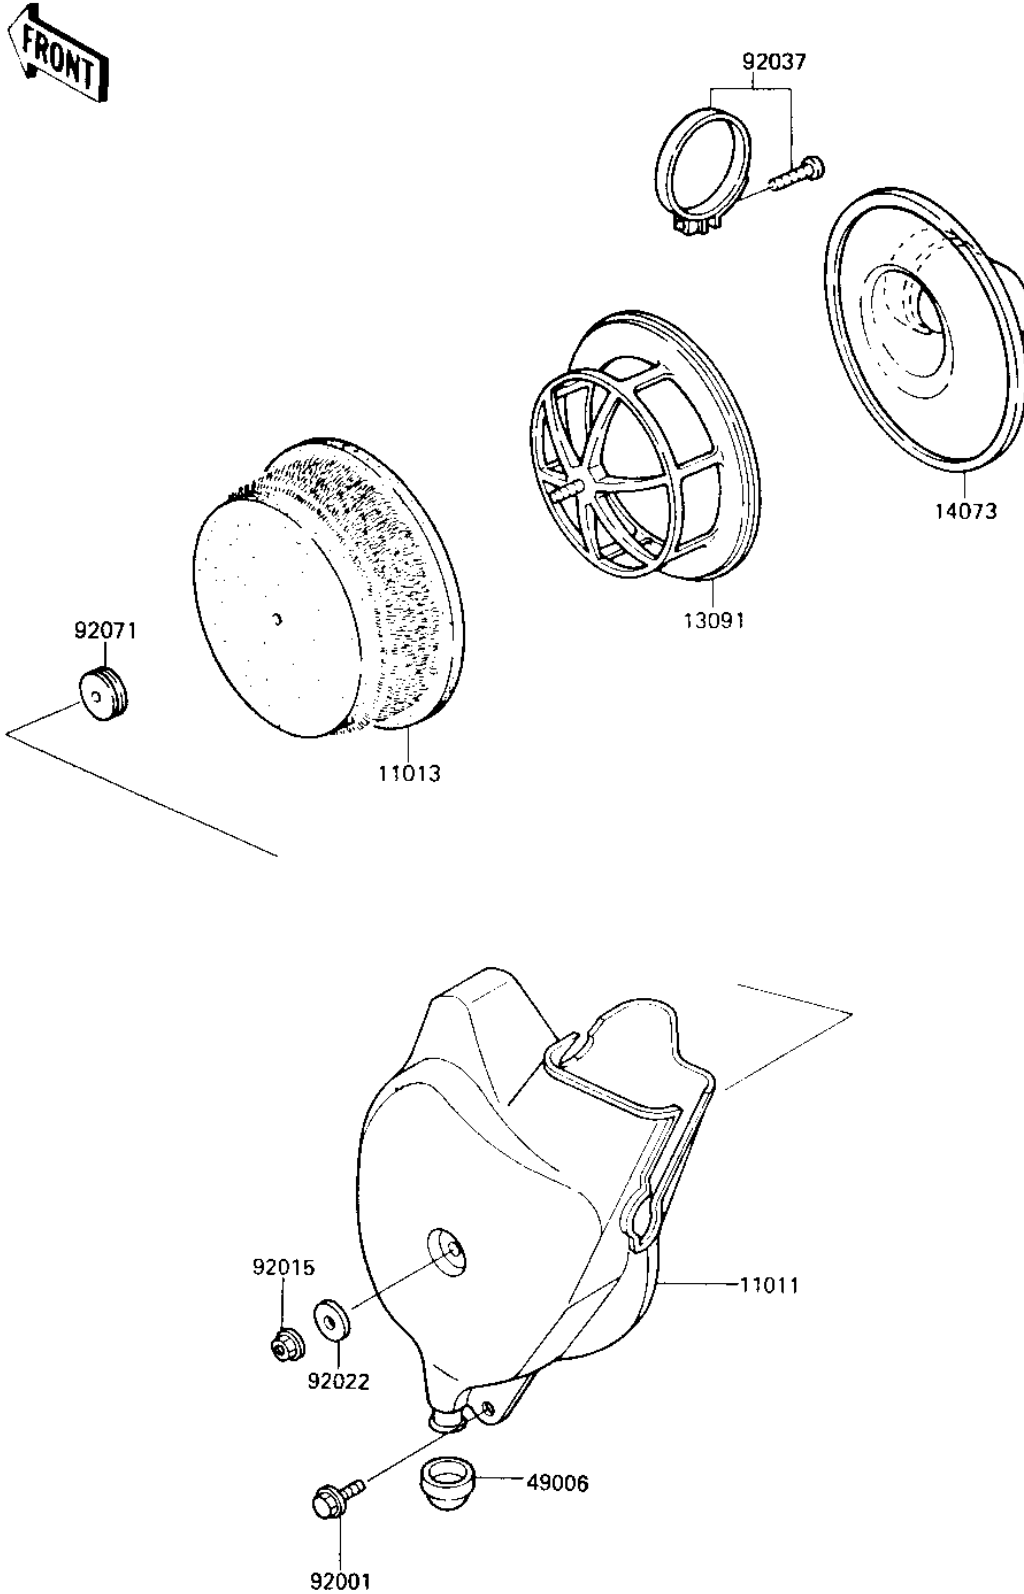

# 1985 KX80 PARTS DIAGRAM

AIR CLEANER ('84 KX80-E2)

E1130-0108

# 1985 KX80 PARTS LIST

AIR CLEANER ('84 KX80-E2)

ITEM NAME	PART NUMBER	QUANTITY
CASE-AIR FILTER (Ref # 11011)	11011-1151	1
ELEMENT-AIR FILTER (Ref # 11013)	11013-1105	1
HOLDER,ELEMENT (Ref # 13091)	13091-1164	1
DUCT,AIR FILTER (Ref # 14073)	14073-1153	1
BOOT,AIR FILTER (Ref # 49006)	49006-1156	1
BOLT,W/WASHER,6X12 (Ref # 92001)	92001-1517	1
NUT-6MM (Ref # 92015)	92015-1078	1
WASHER 6.5X20X1.6T (Ref # 92022)	92022-125	1
CLAMP,CARBURETOR HOLD (Ref # 92037)	92037-1484	1
GROMMET,AIR FILTER (Ref # 92071)	92071-1053	1