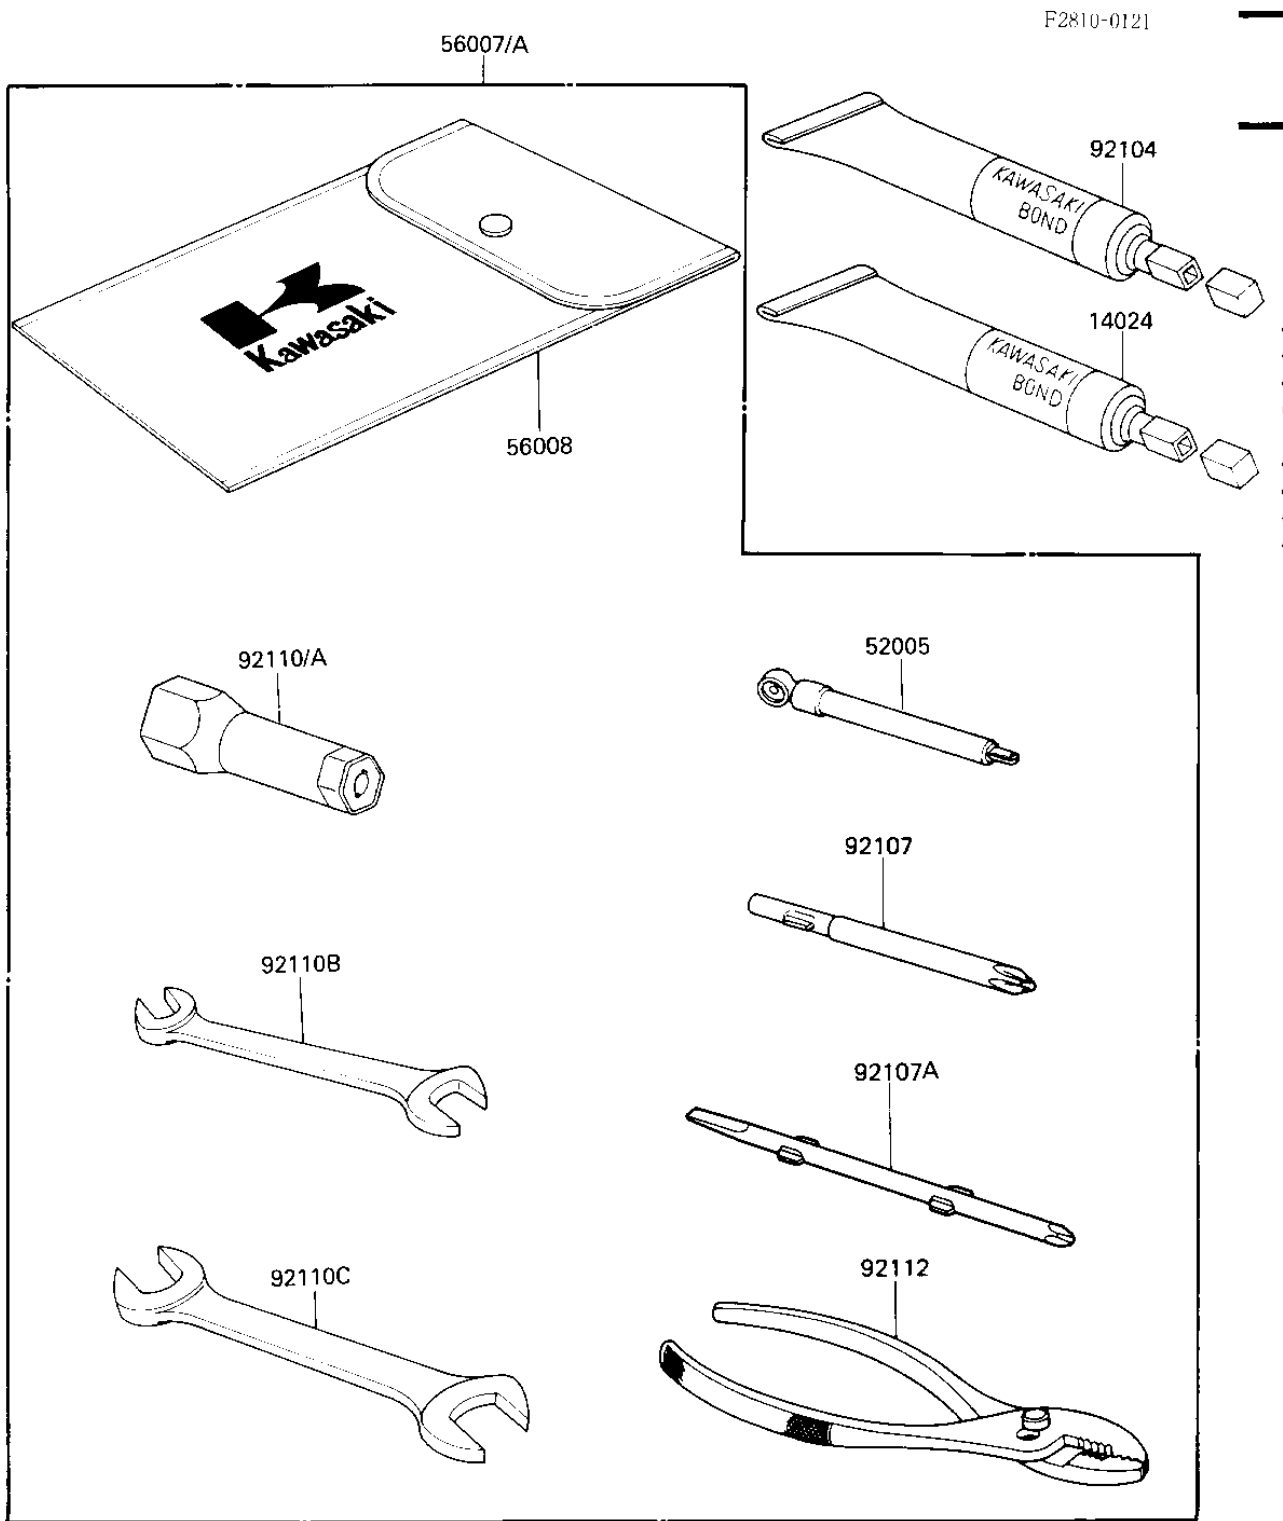

## 1985 KLT110 PARTS DIAGRAM

OWNER TOOLS

## 1985 KLT110 PARTS LIST

### OWNER TOOLS

| ITEM NAME                            | PART NUMBER | QUANTITY |
|--------------------------------------|-------------|----------|
| BOND,#10 (Ref # 14024)               | 56019-120   | 1        |
| TOOLKIT (Ref # 56007)                | 56007-1293  | 1        |
| BAG,TOOL (Ref # 56008)               | 56008-1007  | 1        |
| LIQUID GASKET (Ref # 92104)          | 92104-002   | 1        |
| SCREW DRIVER #3 PHLIP (Ref # 92107)  | 92107-005   | 1        |
| 92107-1052 (Canada) (Ref # 92107A)   | 92107-1051  | 1        |
| TOOL-WRENCH (Ref # 92110)            | 92110-1111  | 1        |
| TOOL-WRENCH,OPEN END, (Ref # 92110B) | 92110-1152  | 1        |
| TOOL-WRENCH,OPEN END, (Ref # 92110C) | 92110-1153  | 1        |
| PLIERS,160MM (Ref # 92112)           | 92112-003   | 1        |