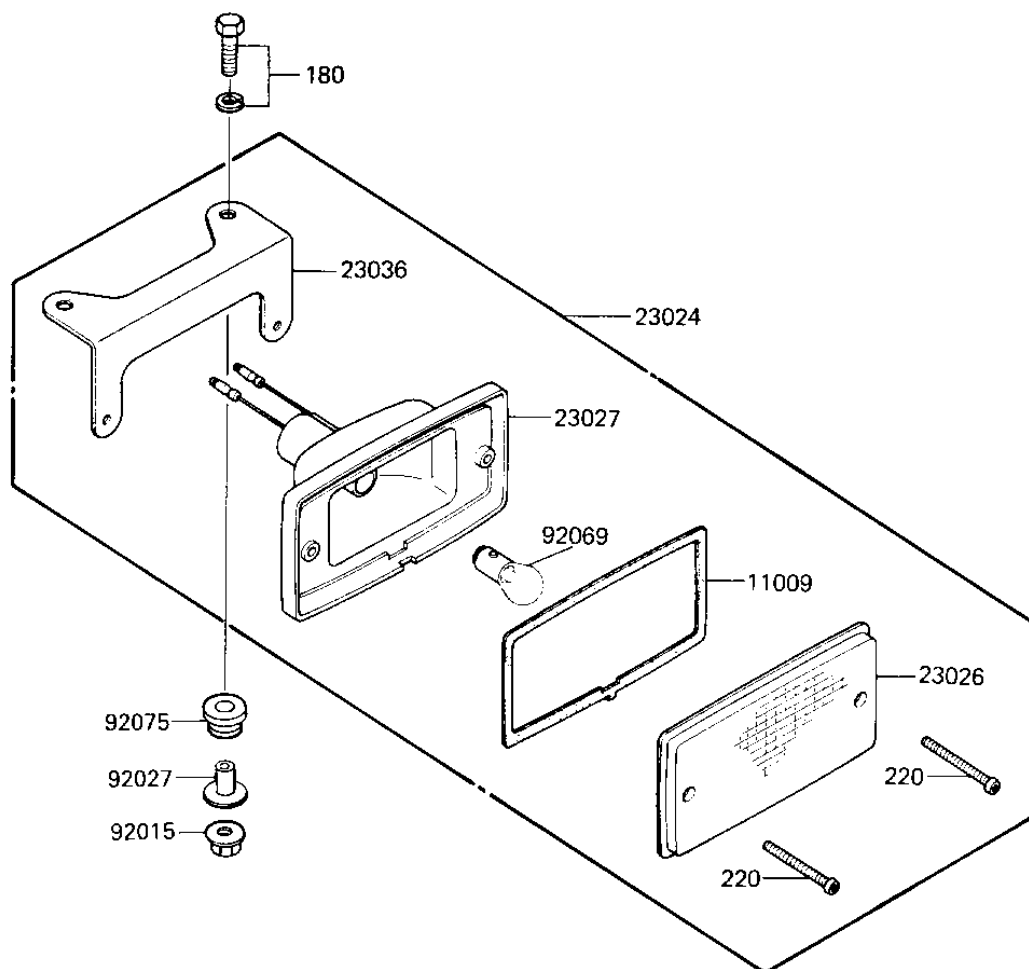

## 1985 KLT110 PARTS DIAGRAM

TAILLIGHT

F2720-0168

## 1985 KLT110 PARTS LIST

### TAILLIGHT

ITEM NAME	PART NUMBER	QUANTITY
GASKET (Ref # 11009)	11009-4004	1
LAMP-ASSY-TAIL (Ref # 23024)	23024-4002	1
LENS, TAIL LAMP (Ref # 23026)	23026-4003	1
BODY-COMP-TAIL LAMP (Ref # 23027)	23027-4001	1
BRACKET-TAIL LAMP (Ref # 23036)	23036-4004	1
NUT-6MM (Ref # 92015)	92015-1078	1
COLLAR (Ref # 92027)	92027-1045	1
BULB, 12V 4CP (Ref # 92069)	92069-1012	1
DAMPER RUBBER (Ref # 92075)	92075-277	1
BOLT-UPSET-WS (Ref # 180)	180C0622	1
SCREW-PAN-CROS (Ref # 220)	220B0420	1