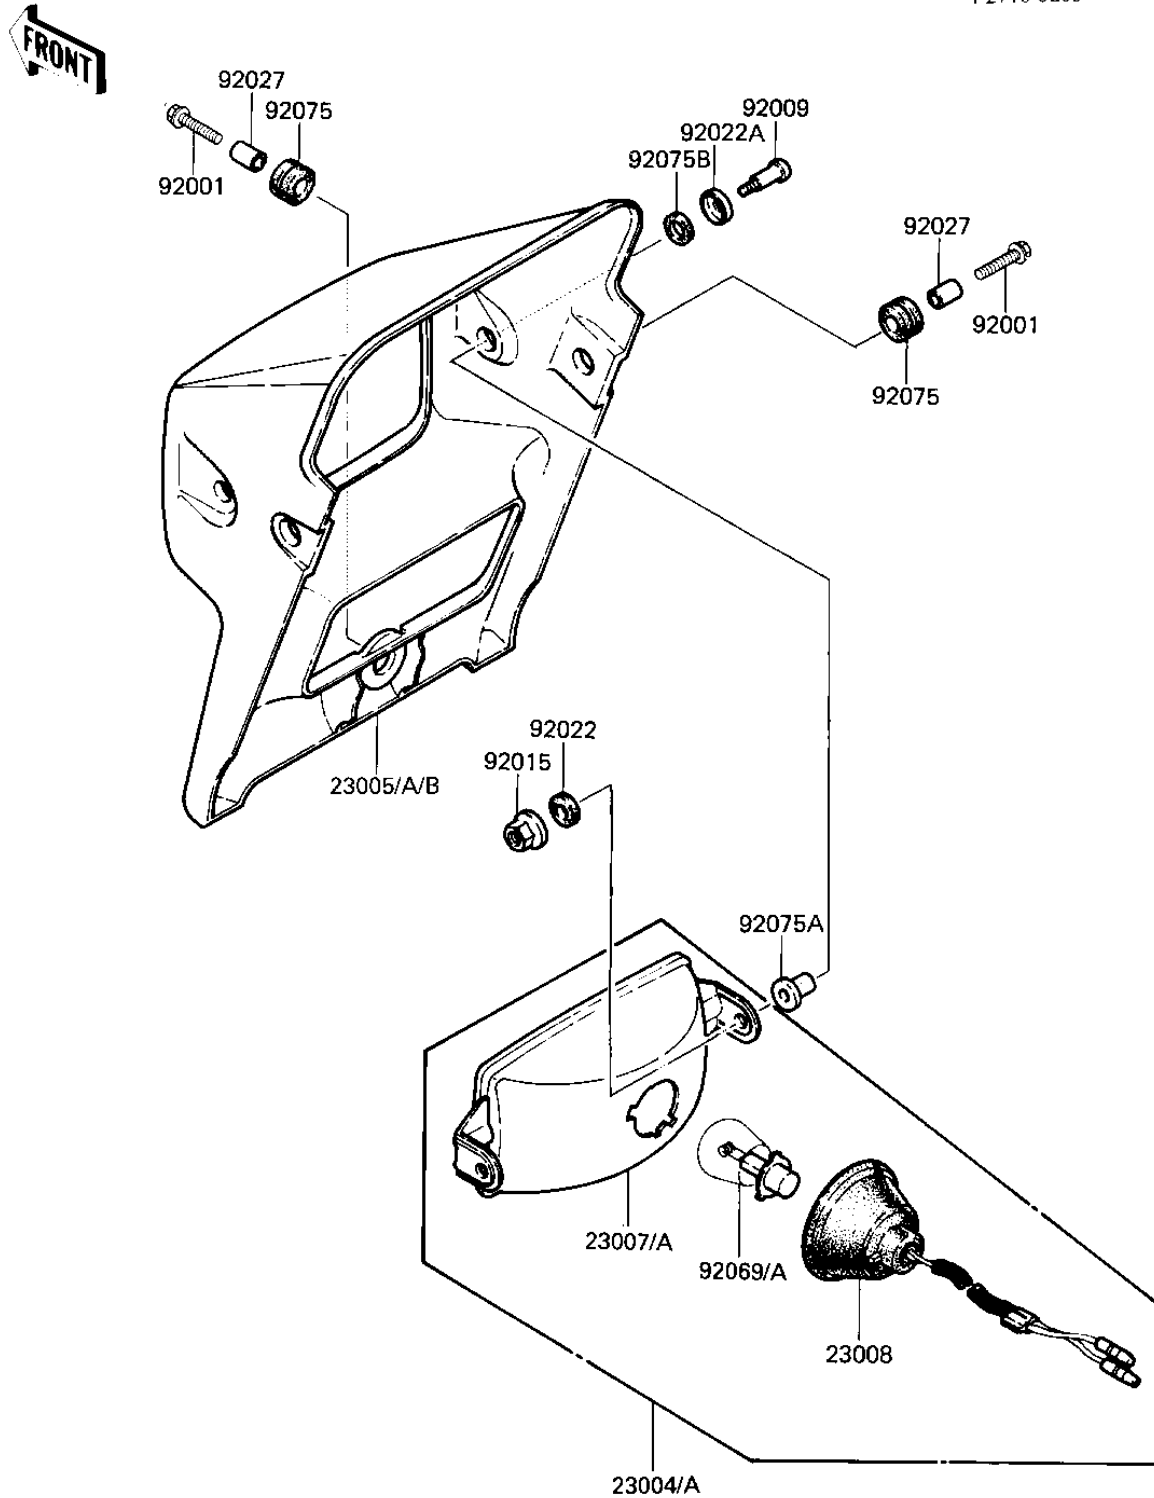

1985 KLT110 PARTS DIAGRAM

HEADLIGHT

F2710-0205

1985 KLT110 PARTS LIST

HEADLIGHT

ITEM NAME	PART NUMBER	QUANTITY
LAMP-HEAD (Ref # 23004)	23004-1175	1
BODY-COMP-HEAD LAMP,B (Ref # 23005)	23005-4006-6D	1
BODY-COMP-HEAD LAMP,W (Ref # 23005B)	23005-4006-8S	1
LENS-COMP (Ref # 23007)	23007-1120	1
SOCKET H.L. (Ref # 23008)	23008-4004	1
BOLT,6X25 (Ref # 92001)	92001-1852	1
SCREW,5MM (Ref # 92009)	92009-1343	1
NUT,HEAD LAMP RIM FIT (Ref # 92015)	23020-023	1
WASHER-PLAIN,5MM (Ref # 92022)	23021-012	1
WASHER,HEAD LAMP (Ref # 92022A)	92022-1597	1
COLLAR,6.8X10X11.5L (Ref # 92027)	92027-1210	1
BULB,12V 45/45W (Ref # 92069A)	92069-1061	1
DAMPER (Ref # 92075)	92075-1057	1
DAMPER,HEAD LAMP (Ref # 92075A)	92075-4009	1
DAMPER,HEAD LAMP (Ref # 92075B)	92075-4010	1