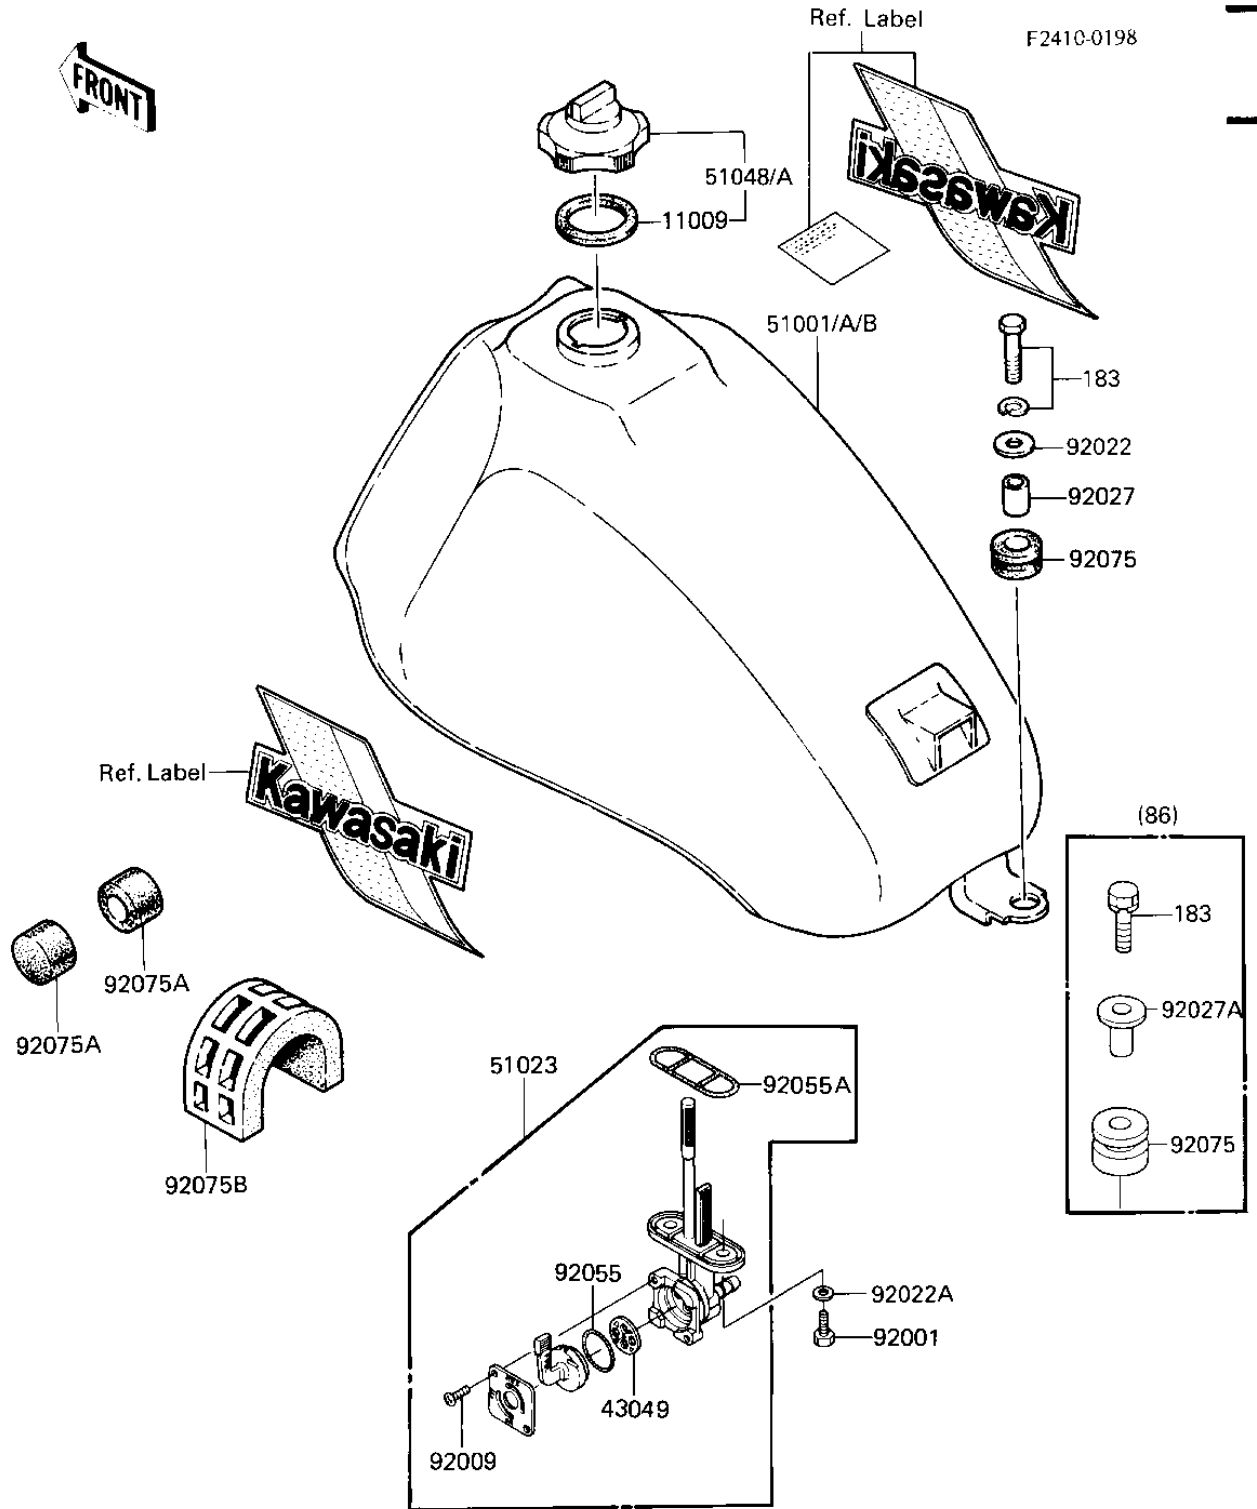

1985 KLT110 PARTS DIAGRAM

FUEL TANK

1985 KLT110 PARTS LIST

FUEL TANK

ITEM NAME	PART NUMBER	QUANTITY
GASKET,FUEL TANK CAP (Ref # 11009)	51059-006	1
PACKING,FUEL TAP VALV (Ref # 43049)	43049-1017	1
TANK-FUEL,BLACK (Ref # 51001A)	51001-4006-8G	1
TANK-FUEL,W.F.RED (Ref # 51001B)	51001-4006-8R	1
TAP-ASSY,FUEL (Ref # 51023)	51023-1038	1
CAP-ASSY-TANK,FUEL (Ref # 51048)	51048-1068	1
BOLT,6X20,FUEL TAP (Ref # 92001)	92001-1091	1
SCREW PAN HEAD 3X5 (Ref # 92009)	220B0305A	1
WASHER,8X26X2.3 (Ref # 92022)	92022-1564	1
WASHER-PLAIN (Ref # 92022A)	92022-183	1
COLLAR (Ref # 92027)	92027-1081	1
"O" RING,FUEL TAP LEV (Ref # 92055)	92055-1111	1
"O" RING,FUEL TANK (Ref # 92055A)	92055-1112	1
DAMPER RUBB TANK REAR (Ref # 92075)	92075-030	1
DAMPER RUBBER (Ref # 92075A)	92075-044	1
DAMPER,FUEL TANK (Ref # 92075B)	92075-4038	1
BOLT-UPSET-WS-SMALL (Ref # 183)	183D0830	1