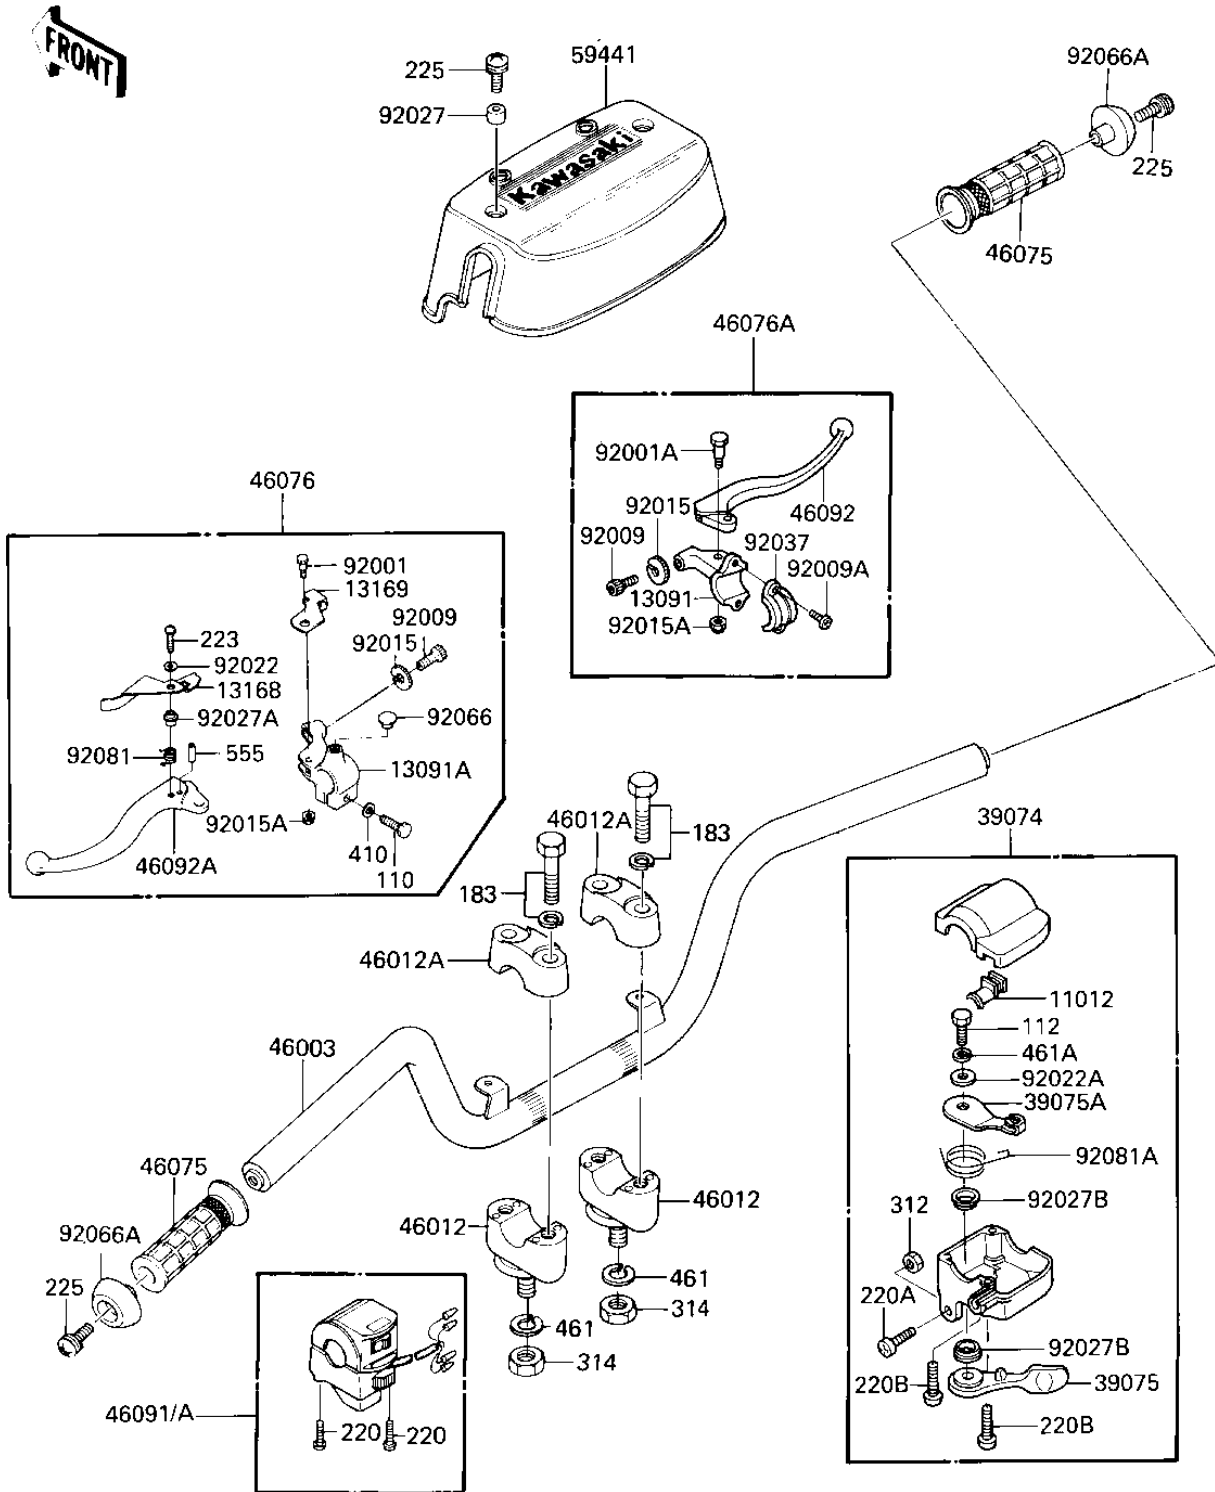

1985 KLT110 PARTS DIAGRAM

HANDLEBAR (KLT110-A3)

F2310-0377