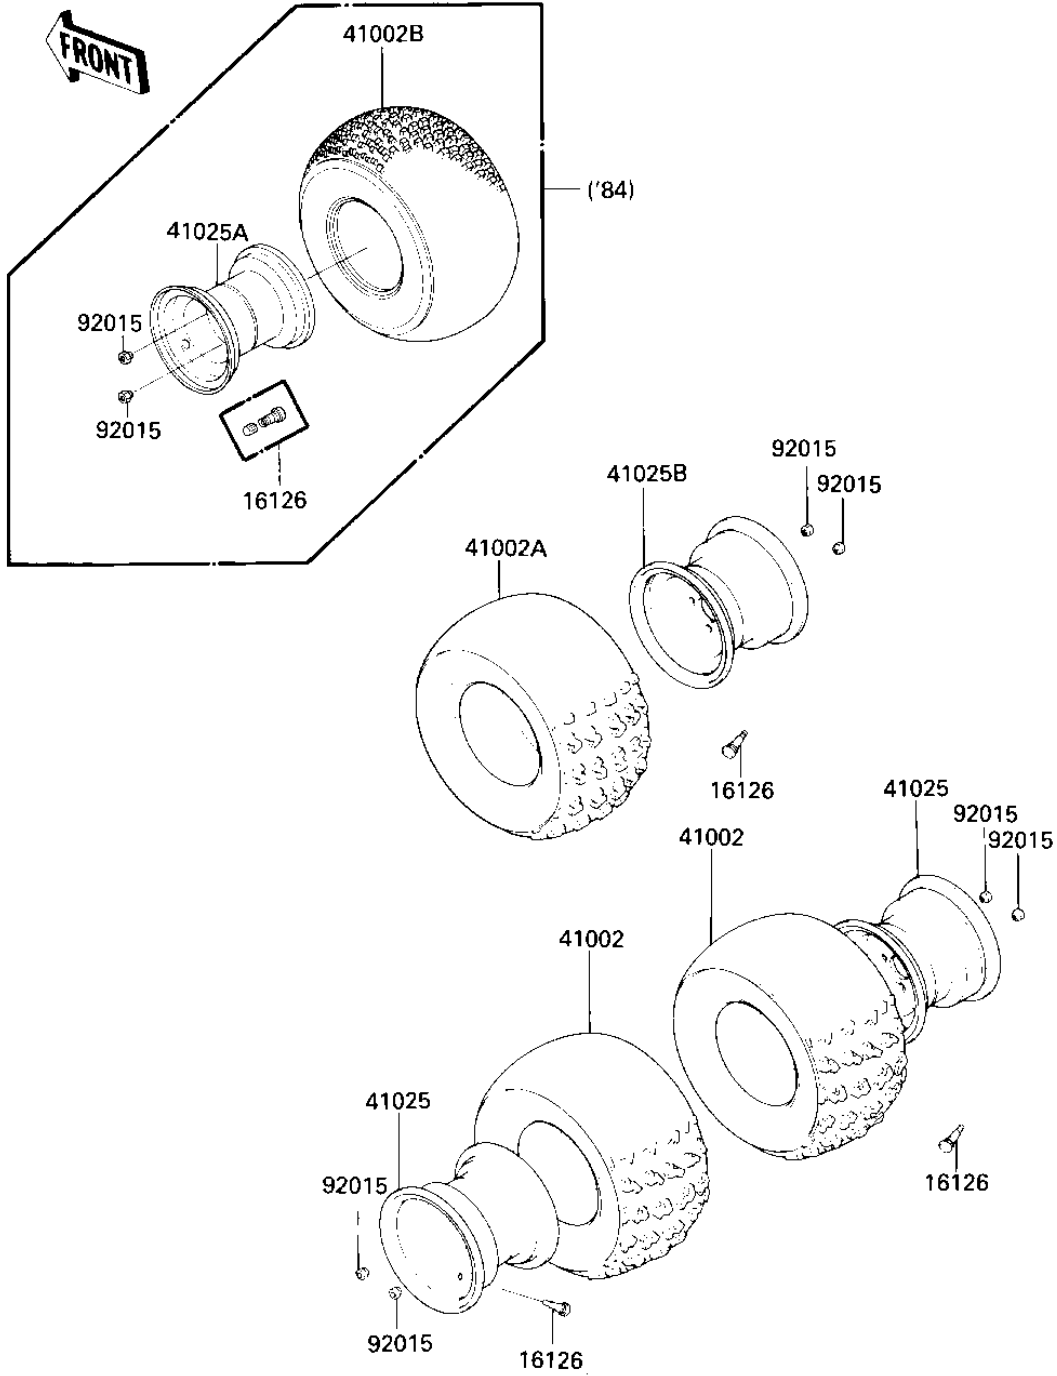

1985 KLT110 PARTS DIAGRAM

WHEELS/TIRES

F2210-0122

1985 KLT110 PARTS LIST

WHEELS/TIRES

ITEM NAME	PART NUMBER	QUANTITY
VALVE,TIRE (Ref # 16126)	16126-4001	1
TIRE 22X11-8 KT517 R (Ref # 41002)	41002-1448	1
TIRE 21X9-8 KT516 F (Ref # 41002A)	41002-1449	1
RIM,RR,G SILVER (Ref # 41025)	41025-1122-F2	1
RIM,FR,G.SILVER (Ref # 41025B)	41025-4008-F2	1
NUT (Ref # 92015)	92015-4005	1