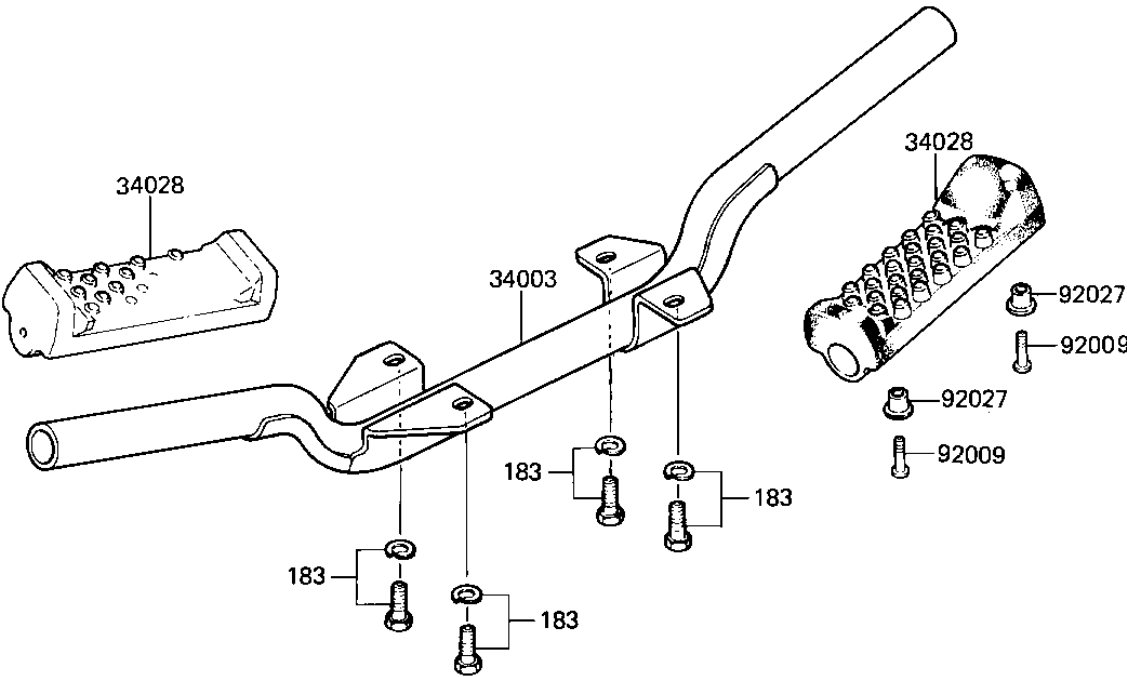

1985 KLT110 PARTS DIAGRAM

FOOTRESTS

F2160-0103

1985 KLT110 PARTS LIST

FOOTRESTS

ITEM NAME	PART NUMBER	QUANTITY
HOLDER STEP (Ref # 34003)	34003-4013	1
STEP (Ref # 34028)	34028-4005	1
SCREW (Ref # 92009)	92009-4004	1
COLLAR,L=5 (Ref # 92027)	92027-4020	1
BOLT-UPSET-WS-SMALL (Ref # 183)	183J0818	1