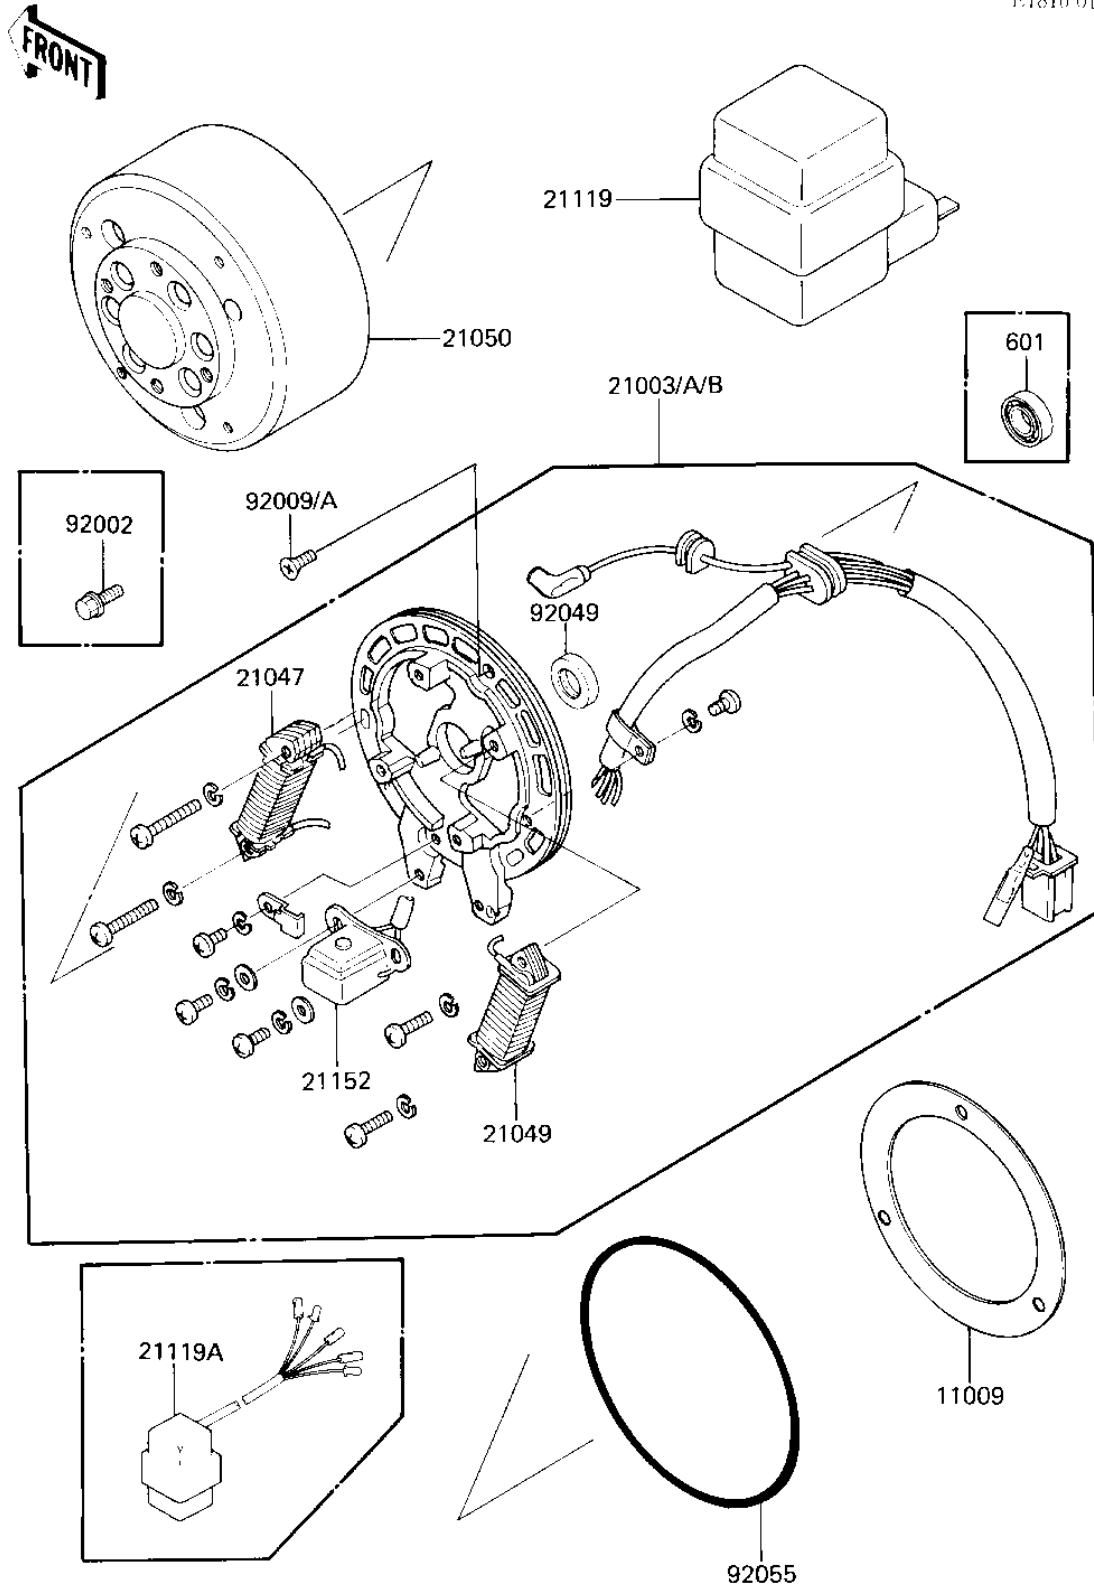

1985 KLT110 PARTS DIAGRAM

IGNITION/GENERATOR (KLT110-A1/A2)

F1810 0126

1985 KLT110 PARTS LIST

IGNITION/GENERATOR (KLT110-A1/A2)

ITEM NAME	PART NUMBER	QUANTITY
GASKET,MAGNETO (Ref # 11009)	11009-1314	1
STATOR (Ref # 21003B)	21003-1122	1
COIL-LIGHTING (Ref # 21047)	21047-1051	1
COIL-EXCITING (Ref # 21049)	21049-1017	1
FLYWHEEL (Ref # 21050)	21050-1102	1
IGNITER (Ref # 21119A)	21119-1112	1
PICKUP-GENERATOR (Ref # 21152)	21152-1001	1
SCREW,5X16 (Ref # 92009A)	92009-1160	1
OIL SEAL,TC17317 (Ref # 92049)	92049-1028	1
RING-0,104.5MM (Ref # 92055)	92055-1153	1