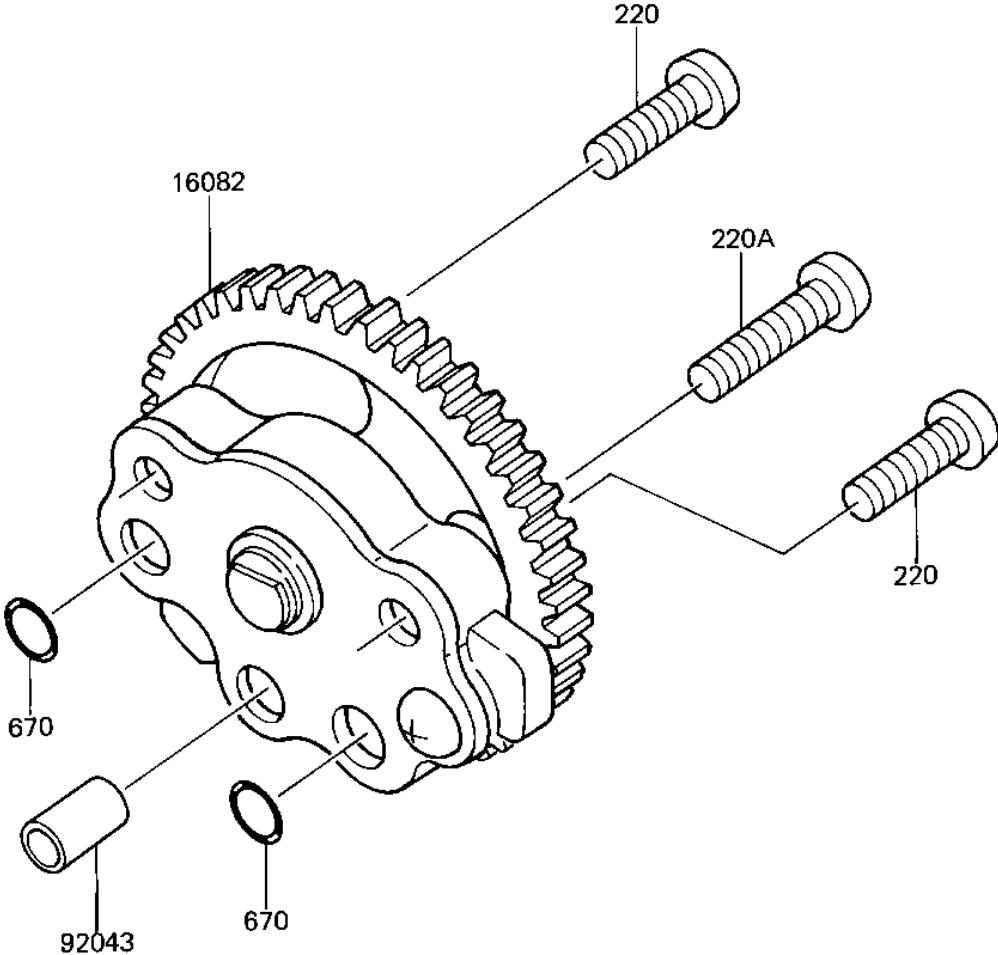

1985 KLT110 PARTS DIAGRAM

OIL PUMP/OIL FILTER

E1710-0055

1985 KLT110 PARTS LIST

OIL PUMP/OIL FILTER

ITEM NAME	PART NUMBER	QUANTITY
PUMP-ASSY-OIL (Ref # 16082)	16082-1030	1
FILTER-OIL (Ref # 49065)	49065-1001	1
PIN,DOWEL,6.2X8X14 (Ref # 92043)	92043-1263	1
1SCREW PAN HEAD 6X20 (Ref # 220)	220B0620	1
SCREW PAN HEAD 6X30 (Ref # 220A)	220B0630	1
"O"RING 10MM (Ref # 670)	670B1510	1