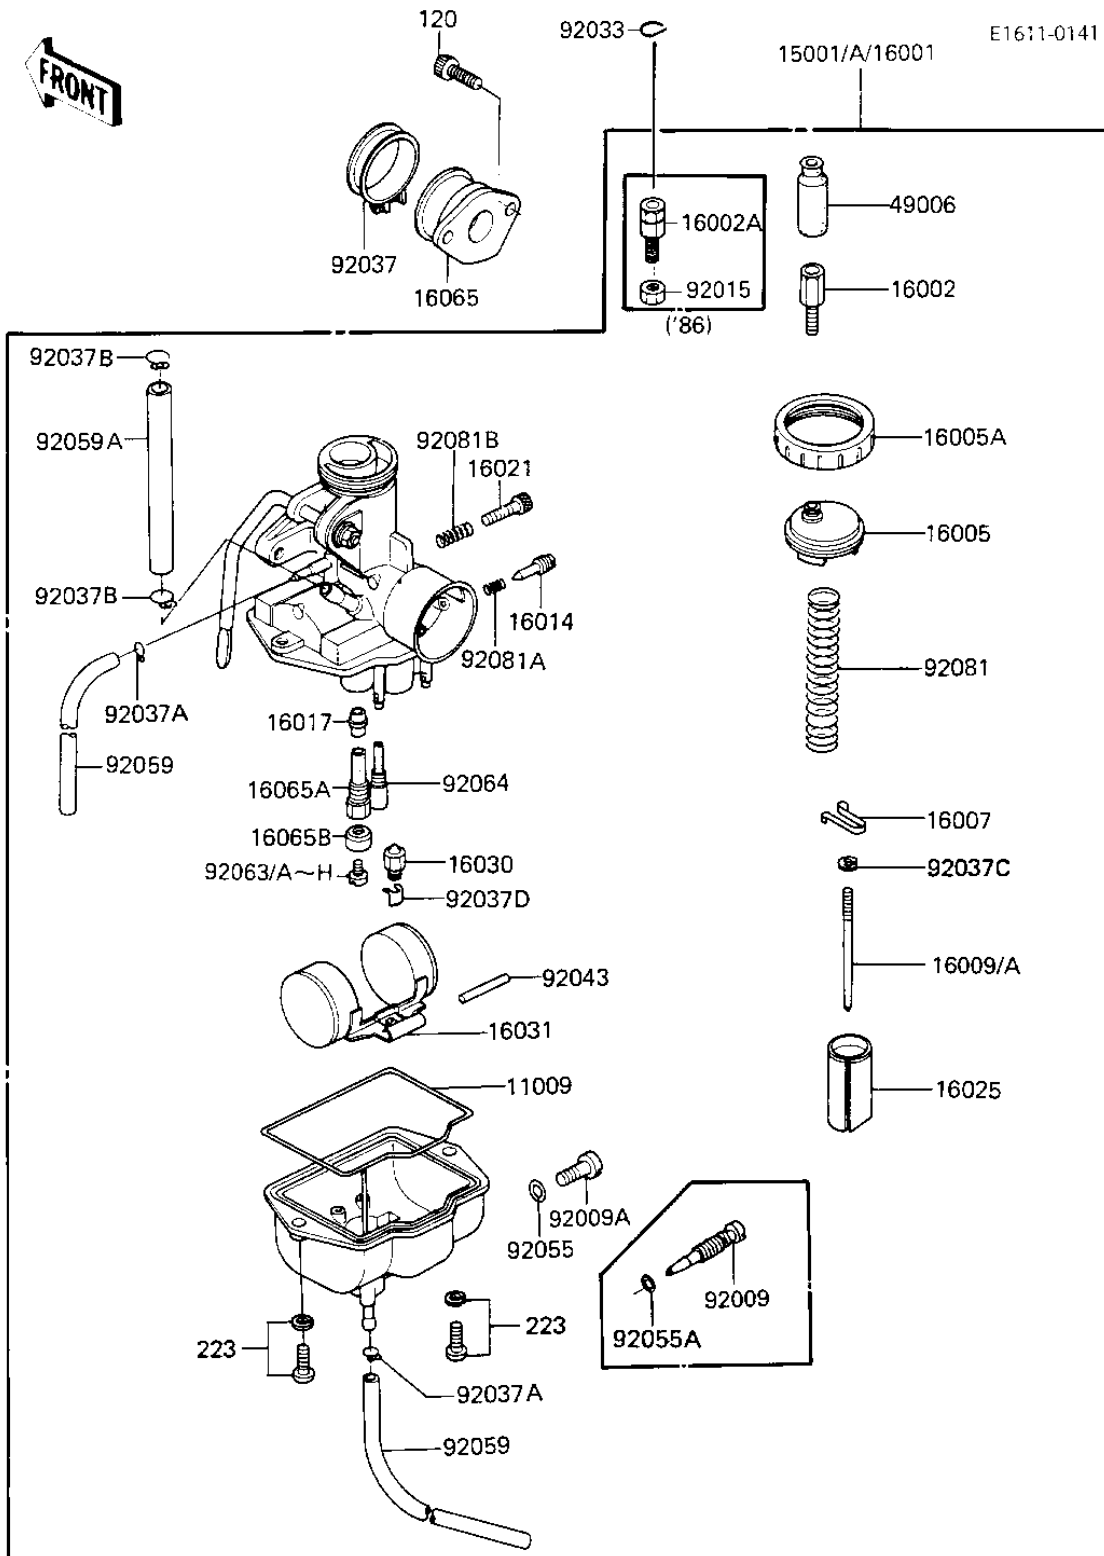

1985 KLT110 PARTS DIAGRAM

CARBURETOR

1985 KLT110 PARTS LIST

CARBURETOR

ITEM NAME	PART NUMBER	QUANTITY
GASKET,FLOAT CHAMBER (Ref # 11009)	11009-1375	1
CARBURETOR-ASSY (Ref # 15001)	15001-1139	2
ADJUSTER-CABLE (Ref # 16002)	16002-1051	1
TOP-CHAMBER,MIXING (Ref # 16005)	16005-1052	1
TOP-CHAMBER,MIXING (Ref # 16005A)	16005-1053	1
SEAT-SPRING (Ref # 16007)	16007-1103	1
NEEDLE-JET (Ref # 16009)	16009-1217	1
SCREW-PILOT AIR (Ref # 16014)	16014-1051	1
JET-NEEDLE (Ref # 16017)	16017-1211	1
SCREW-THROTTLE STOP (Ref # 16021)	16021-1102	1
VALVE-THROTTLE,C.A 3. (Ref # 16025)	16025-1103	1
VALVE-FLOAT (Ref # 16030)	16030-1052	1
FLOAT (Ref # 16031)	16031-1053	1
HOLDER-CARBURETOR (Ref # 16065)	16065-1067	1
HOLDER-CARBURETOR,NEE (Ref # 16065A)	16065-1105	1
HOLDER-CARBURETOR,NEE (Ref # 16065B)	16065-1106	1
BOOT,CABLE ADJUSTER (Ref # 49006)	49006-1157	1
SCREW,DRAIN (Ref # 92009)	92009-1095	1
CLAMP,CONNECTOR (Ref # 92037)	92037-1127	1
CLAMP,TUBE,OVERFLOW (Ref # 92037A)	92037-1142	1
CLAMP,TUBE (Ref # 92037B)	92037-1682	1
CLAMP,JET NEEDLE (Ref # 92037C)	92037-1401	1
CLAMP,FLOAT VALVE (Ref # 92037D)	92037-1476	1
PIN,FLOAT (Ref # 92043)	92043-1209	1
"O" RING,DRAIN SCREW (Ref # 92055A)	92055-1053	1
TUBE,3.5X6.5X330,OVER (Ref # 92059)	92059-1380	1
TUBE,5.3X10.5X180 (Ref # 92059A)	92059-1381	1
JET-MAIN,#102 (Ref # 92063)	92063-1301	1
JET-MAIN,#98 (Ref # 92063C)	92063-1302	1

1985 KLT110 PARTS LIST

CARBURETOR

ITEM NAME	PART NUMBER	QUANTITY
JET-MAIN,#100 (Ref # 92063D)	92063-1303	1
JET-MAIN,#105 (Ref # 92063E)	92063-1304	1
JET-MAIN,#108 (Ref # 92063F)	92063-1305	1
JET-PILOT (Ref # 92064)	92064-1102	1
SPRING,THROTTLE VALVE (Ref # 92081)	92081-1630	1
SPRING,PILOT AIR SCRE (Ref # 92081A)	92081-1631	1
SPRING,STOP SCREW (Ref # 92081B)	92081-1632	1
BOLT,6X14 (Ref # 120)	120P0614	1
SCREW-PAN HEAD,4X12MM (Ref # 223)	223B0412	1