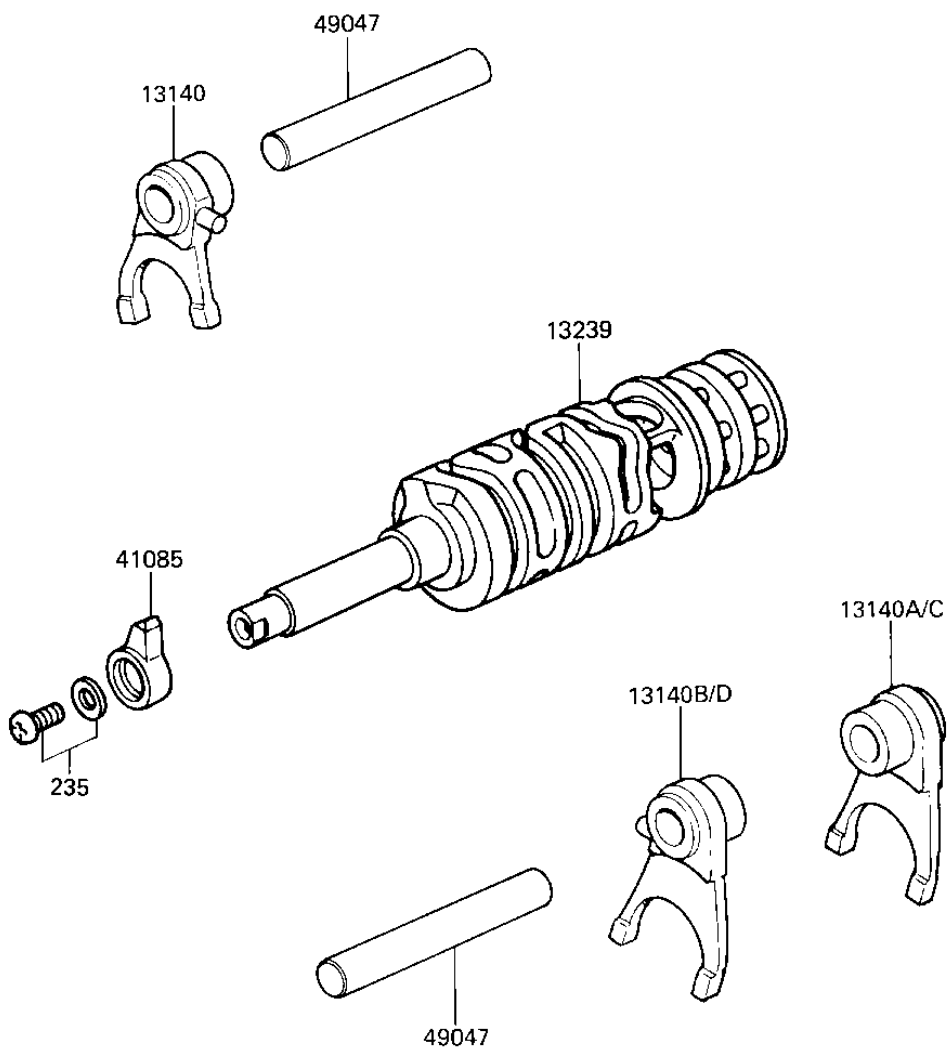

1985 KLT110 PARTS DIAGRAM

GEAR CHANGE DRUM & FORKS

E1362-0082

1985 KLT110 PARTS LIST

GEAR CHANGE DRUM & FORKS

ITEM NAME	PART NUMBER	QUANTITY
FORK-SHIFT (Ref # 13140)	13140-1108	1
FORK-SHIFT (Ref # 13140C)	13140-1119	1
FORK-SHIFT (Ref # 13140D)	13140-1130	1
DRUM-ASSY-CHANGE (Ref # 13239)	13239-1073	1
INDICATOR,CHANGE DRUM (Ref # 41085)	41085-1004	1
ROD,SHIFT,10X90 (Ref # 49047)	49047-1009	1
SCREW-PAN-WP-CROS (Ref # 235)	235B0512	1