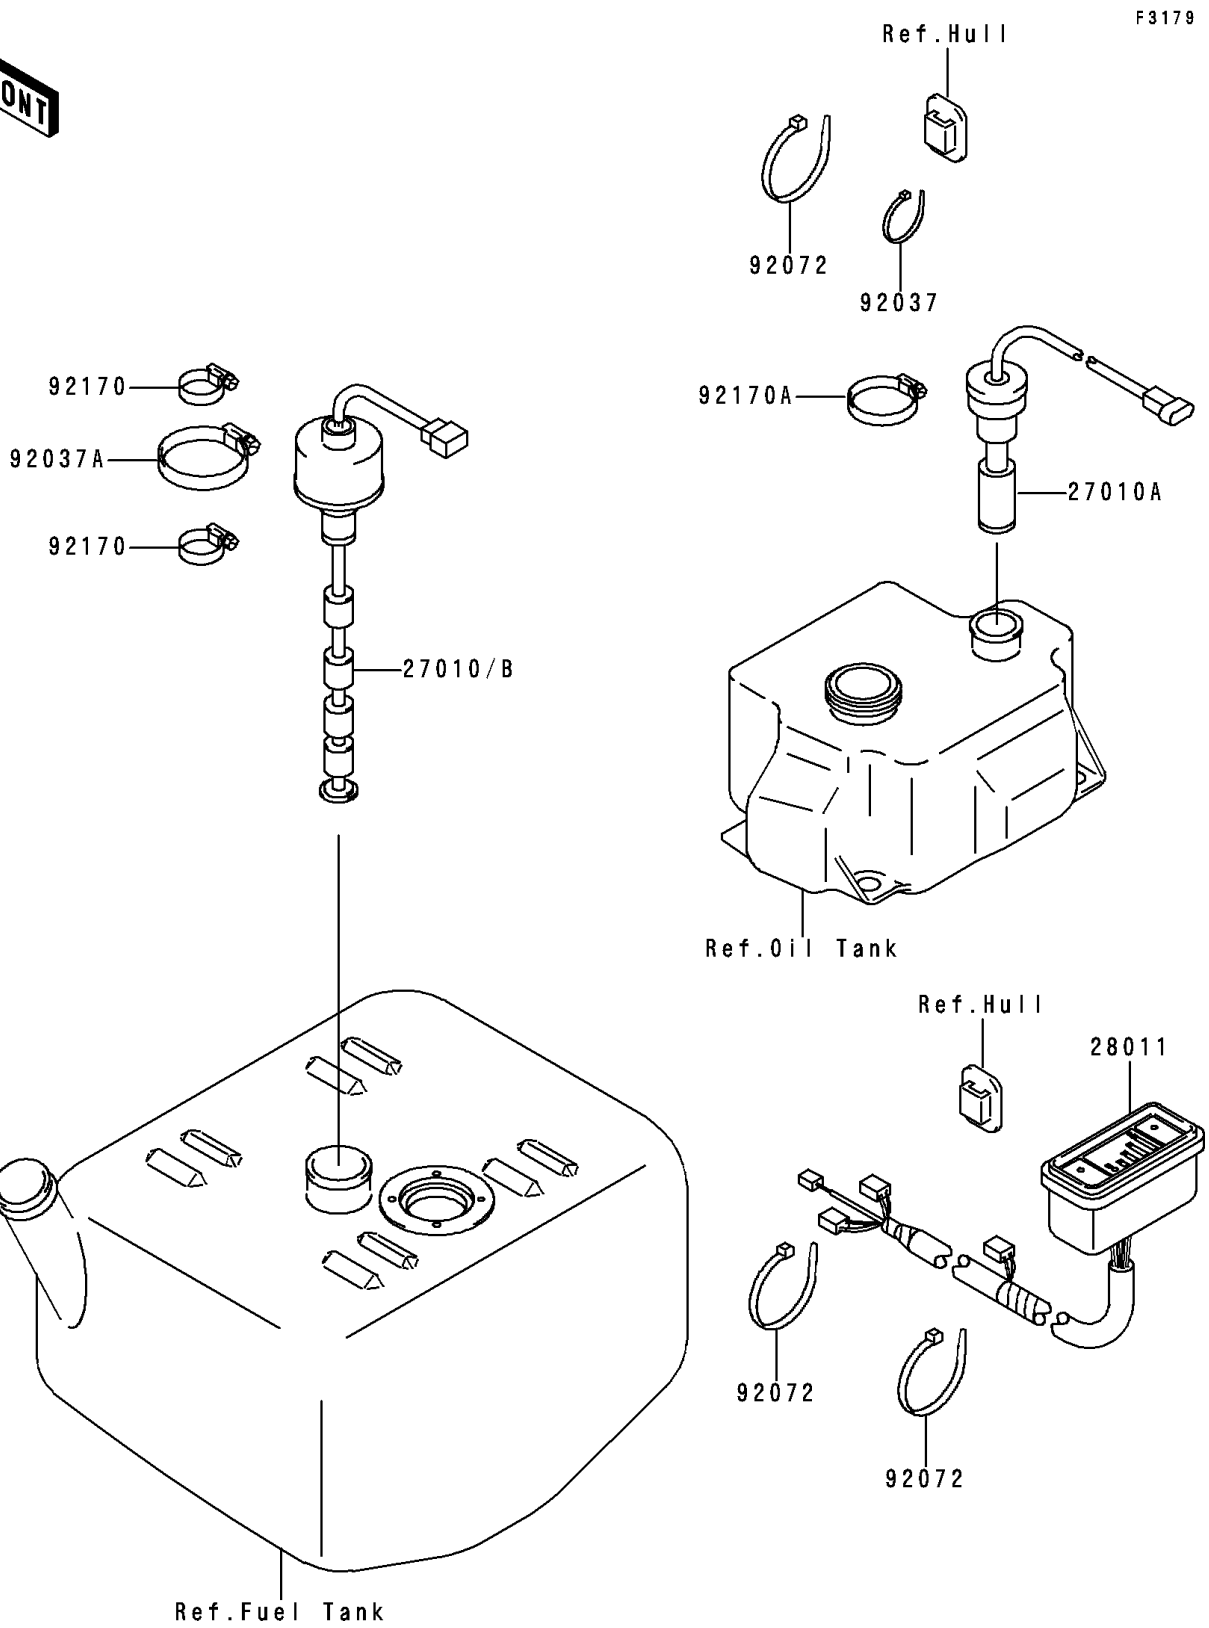

1998 Xi Sport PARTS DIAGRAM

Meters

1998 Xi Sport PARTS LIST

Meters

ITEM NAME	PART NUMBER	QUANTITY
SWITCH,FUEL LEVEL (Ref # 27010)	27010-3727	1
SWITCH,OIL LEVEL (Ref # 27010A)	27010-3729	1
METER,FUEL (Ref # 28011)	28011-3702	1
CLAMP (Ref # 92037)	92037-1173	2
CLAMP (Ref # 92037A)	92037-3009	1
BAND (Ref # 92072)	92072-3778	3
CLAMP (Ref # 92170)	92170-3718	2
CLAMP (Ref # 92170A)	92170-3734	1