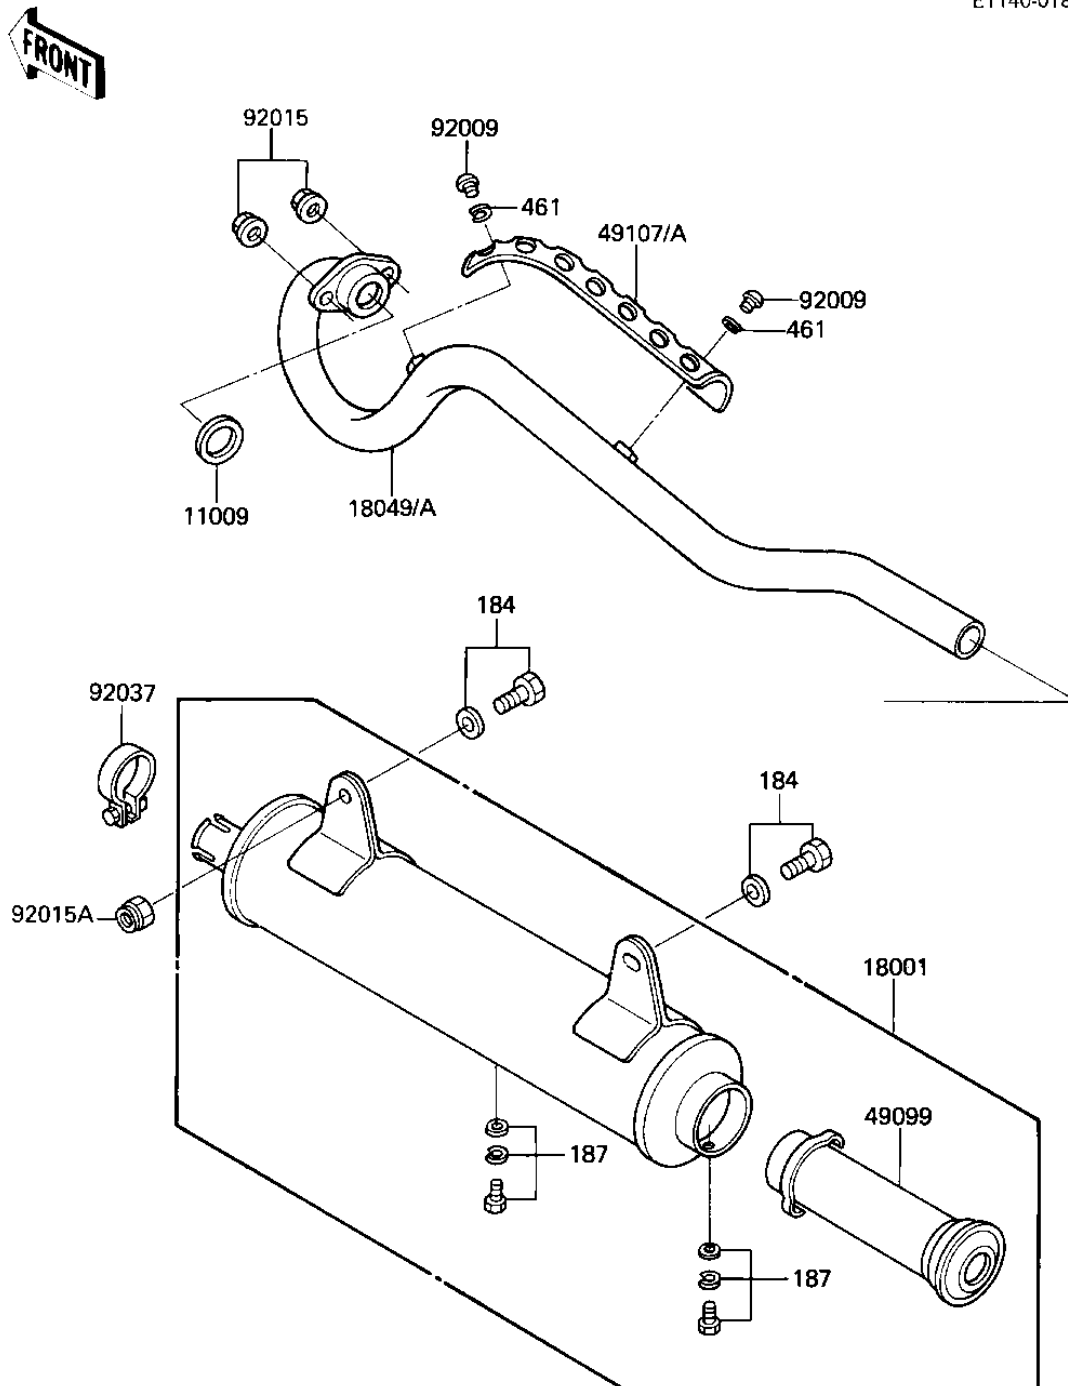

1985 KLT110 PARTS DIAGRAM

MUFFLER

E1140-0180

1985 KLT110 PARTS LIST

MUFFLER

ITEM NAME	PART NUMBER	QUANTITY
GASKET,EXHAUST PIPE (Ref # 11009)	11009-1380	1
MUFFLER,F.BLACK (Ref # 18001)	18001-1480	1
PIPE-EXHAUST (Ref # 18049A)	18049-1391	1
BAFFLE-PIPE MUFFLER (Ref # 49099)	49099-1223	1
COVER-EXHAUST-PIPE (Ref # 49107A)	49107-1059	1
SCREW,6X6.7,BLACK (Ref # 92009)	92009-1285	1
NUT-6MM (Ref # 92015)	92015-1078	1
NUT,U,8MM,BLACK (Ref # 92015A)	92015-1205	1
CLAMP,MUFFLER FITTING (Ref # 92037)	92037-1035	1
BOLT-UPSET-WP-SMALL (Ref # 184)	184J0820	1
BOLT 6X12 (Ref # 187)	187B0612	1
WASHER-SPRING,6MM,BLA (Ref # 461)	461K0600	1