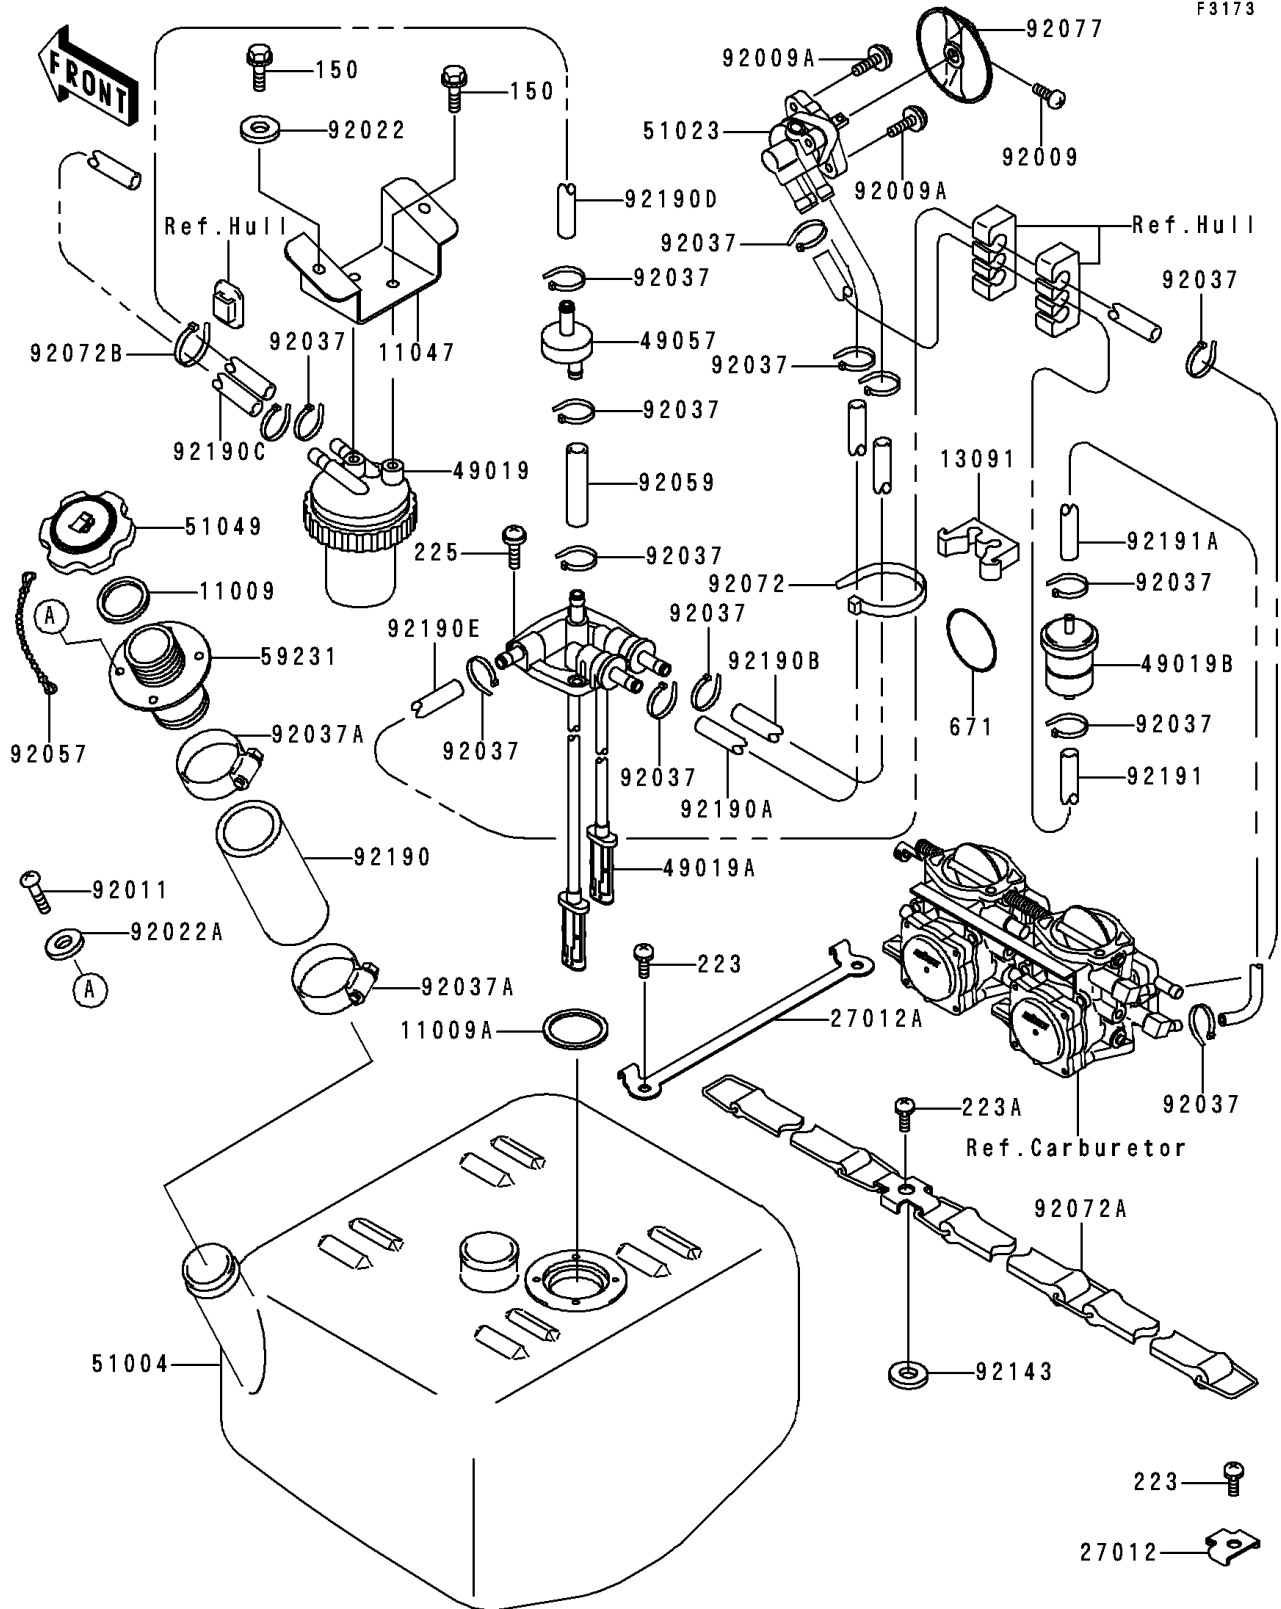

1998 Xi Sport PARTS DIAGRAM

Fuel Tank

F3173

1998 Xi Sport PARTS LIST

Fuel Tank

ITEM NAME	PART NUMBER	QUANTITY
BOLT-WS,6X14 (Ref # 150)	150R0614	4
SCREW-PAN-WS-CROS,6X14 (Ref # 223)	223R0614	4
SCREW-PAN-WS-CROS,6X20 (Ref # 223A)	223R0620	2
SCREW-PAN-WSP-CROS,5X16 (Ref # 225)	225R0516	4
GASKET,TANK CAP (Ref # 11009)	11009-3020	1
GASKET (Ref # 11009A)	11009-3790	1
BRACKET,FUEL FILTER (Ref # 11047)	11047-3761	1
HOLDER,FILTER (Ref # 13091)	13091-3795	1
HOOK (Ref # 27012)	27012-3751	2
HOOK,FIRE EXTINGUISHER (Ref # 27012A)	27012-3772	1
FILTER-FUEL (Ref # 49019)	49019-3708	1
FILTER-FUEL (Ref # 49019A)	49019-3710	1
FILTER-FUEL (Ref # 49019B)	49019-3712	1
VALVE-RELIEF (Ref # 49057)	49057-3001	1
TANK-FUEL (Ref # 51004)	51004-3717	1
TAP-ASSY,FUEL (Ref # 51023)	51023-3718	1
CAP-TANK,FUEL (Ref # 51049)	51049-3719	1
FILLER,FUEL TANK (Ref # 59231)	59231-3001	1
SCREW,4X8 (Ref # 92009)	92009-3729	1
SCREW,5X16 (Ref # 92009A)	92009-3789	2
SCREW (Ref # 92011)	92011-562	4
WASHER,6.5X20X1.5 (Ref # 92022)	92022-3710	2
WASHER (Ref # 92022A)	92022-563	4
CLAMP (Ref # 92037)	92037-1173	15
CLAMP (Ref # 92037A)	92037-3009	2
CHAIN,COVER,L=100 (Ref # 92057)	92057-3704	1
TUBE,5.8X12.2X55 (Ref # 92059)	92059-3026	1
BAND,L=149 (Ref # 92072)	92072-031	1
BAND,TANK&FIRE EXTINGUISHER (Ref # 92072A)	92072-3764	2

1998 Xi Sport PARTS LIST

Fuel Tank

ITEM NAME	PART NUMBER	QUANTITY
BAND (Ref # 92072B)	92072-3778	1
KNOB (Ref # 92077)	92077-3717	1
COLLAR,7X20X5 (Ref # 92143)	92143-3740	2
TUBE,45X53X115 (Ref # 92190)	92190-3856	1
TUBE,"RES",5.8X10.8X420 (Ref # 92190A)	92190-3889	1
TUBE,"ON",5.8X10.8X420 (Ref # 92190B)	92190-3890	1
TUBE,5.8X10.8X700 (Ref # 92190C)	92190-3892	1
TUBE,5.8X10.8X540 (Ref # 92190D)	92190-3893	1
TUBE,"RETURN",CARB-TANK (Ref # 92190E)	92190-3903	1
TUBE,TAP-FILTER (Ref # 92191)	92191-3727	1
TUBE,FILTER-CARB (Ref # 92191A)	92191-3729	1
O RING,65MM (Ref # 671)	671B2565	1