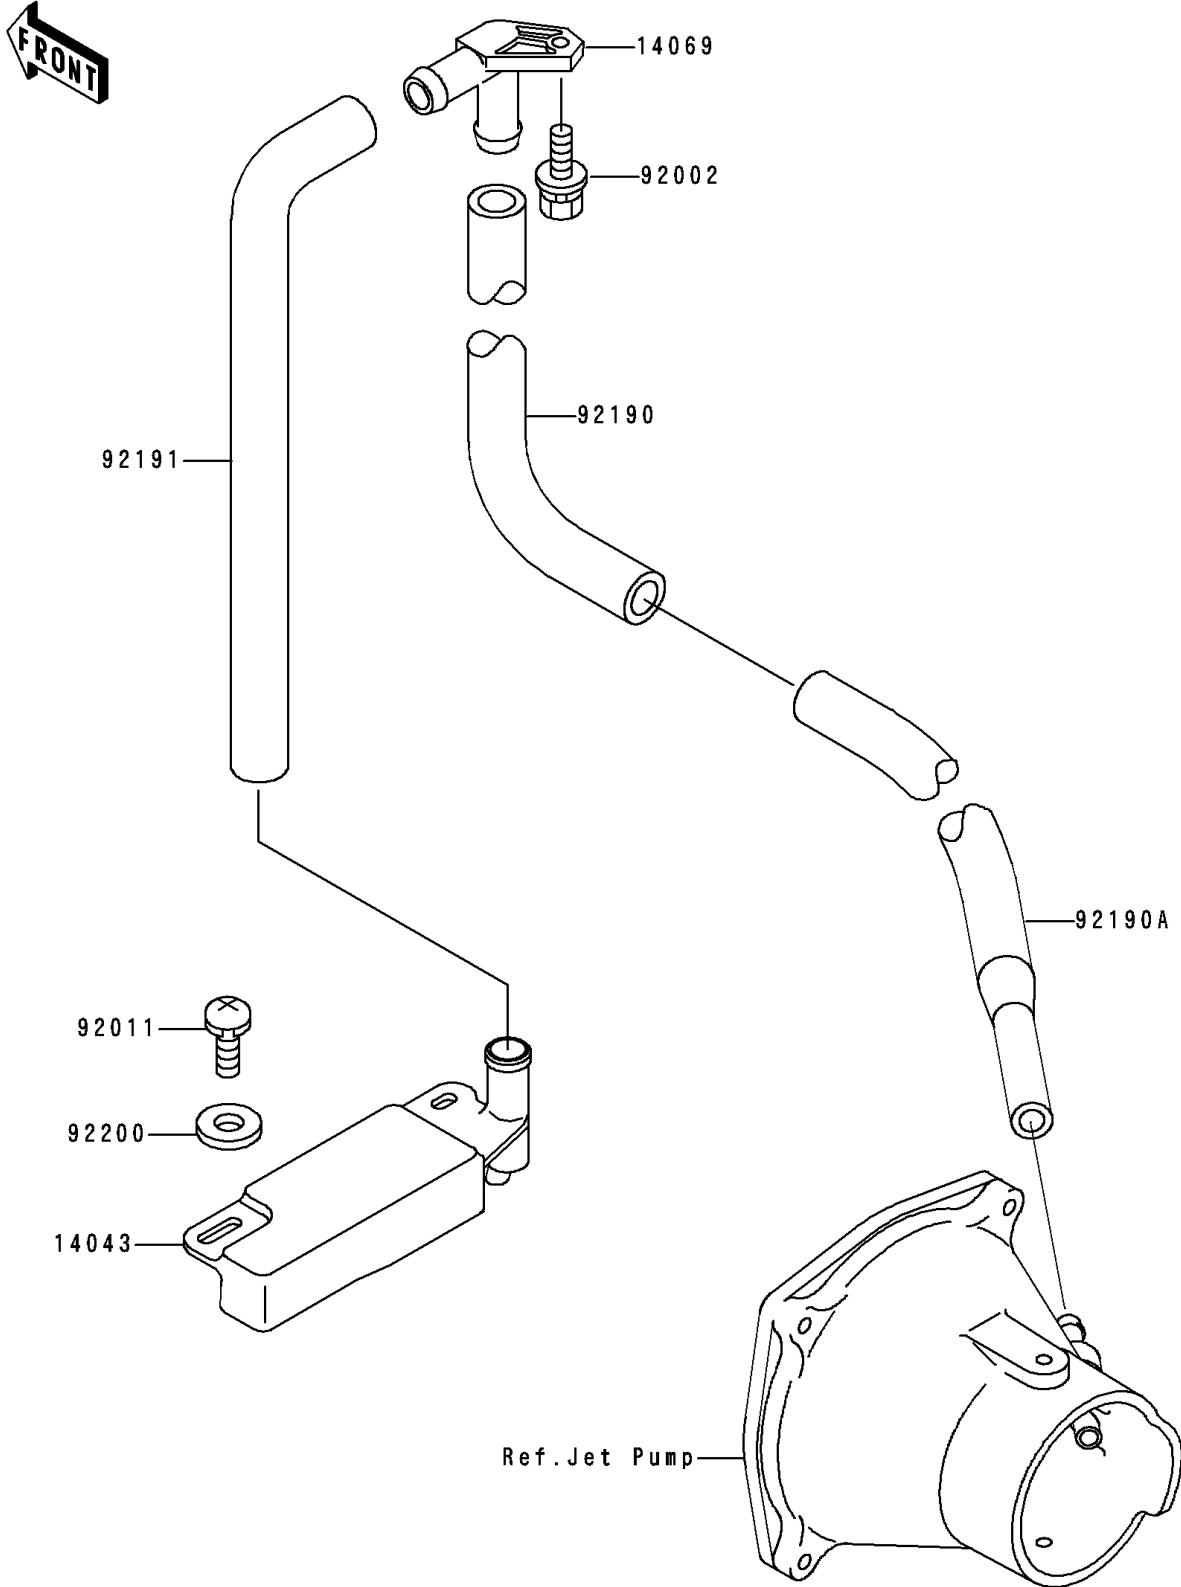

1998 Xi Sport PARTS DIAGRAM

Bilge System

F 3145

1998 Xi Sport PARTS LIST

Bilge System

ITEM NAME	PART NUMBER	QUANTITY
FILTER (Ref # 14043)	14043-3708	1
BREATHER (Ref # 14069)	14069-3708	1
BOLT,6X20 (Ref # 92002)	92002-3755	1
SCREW,TAPPING (Ref # 92011)	92011-561	2
TUBE,BREATHER-BULKHEAD (Ref # 92190)	92190-3772	1
TUBE,L=190 (Ref # 92190A)	92190-3821	1
TUBE,FILTER-BREATHER (Ref # 92191)	92191-3781	1
WASHER,5.9X16X1.5 (Ref # 92200)	92200-3714	2