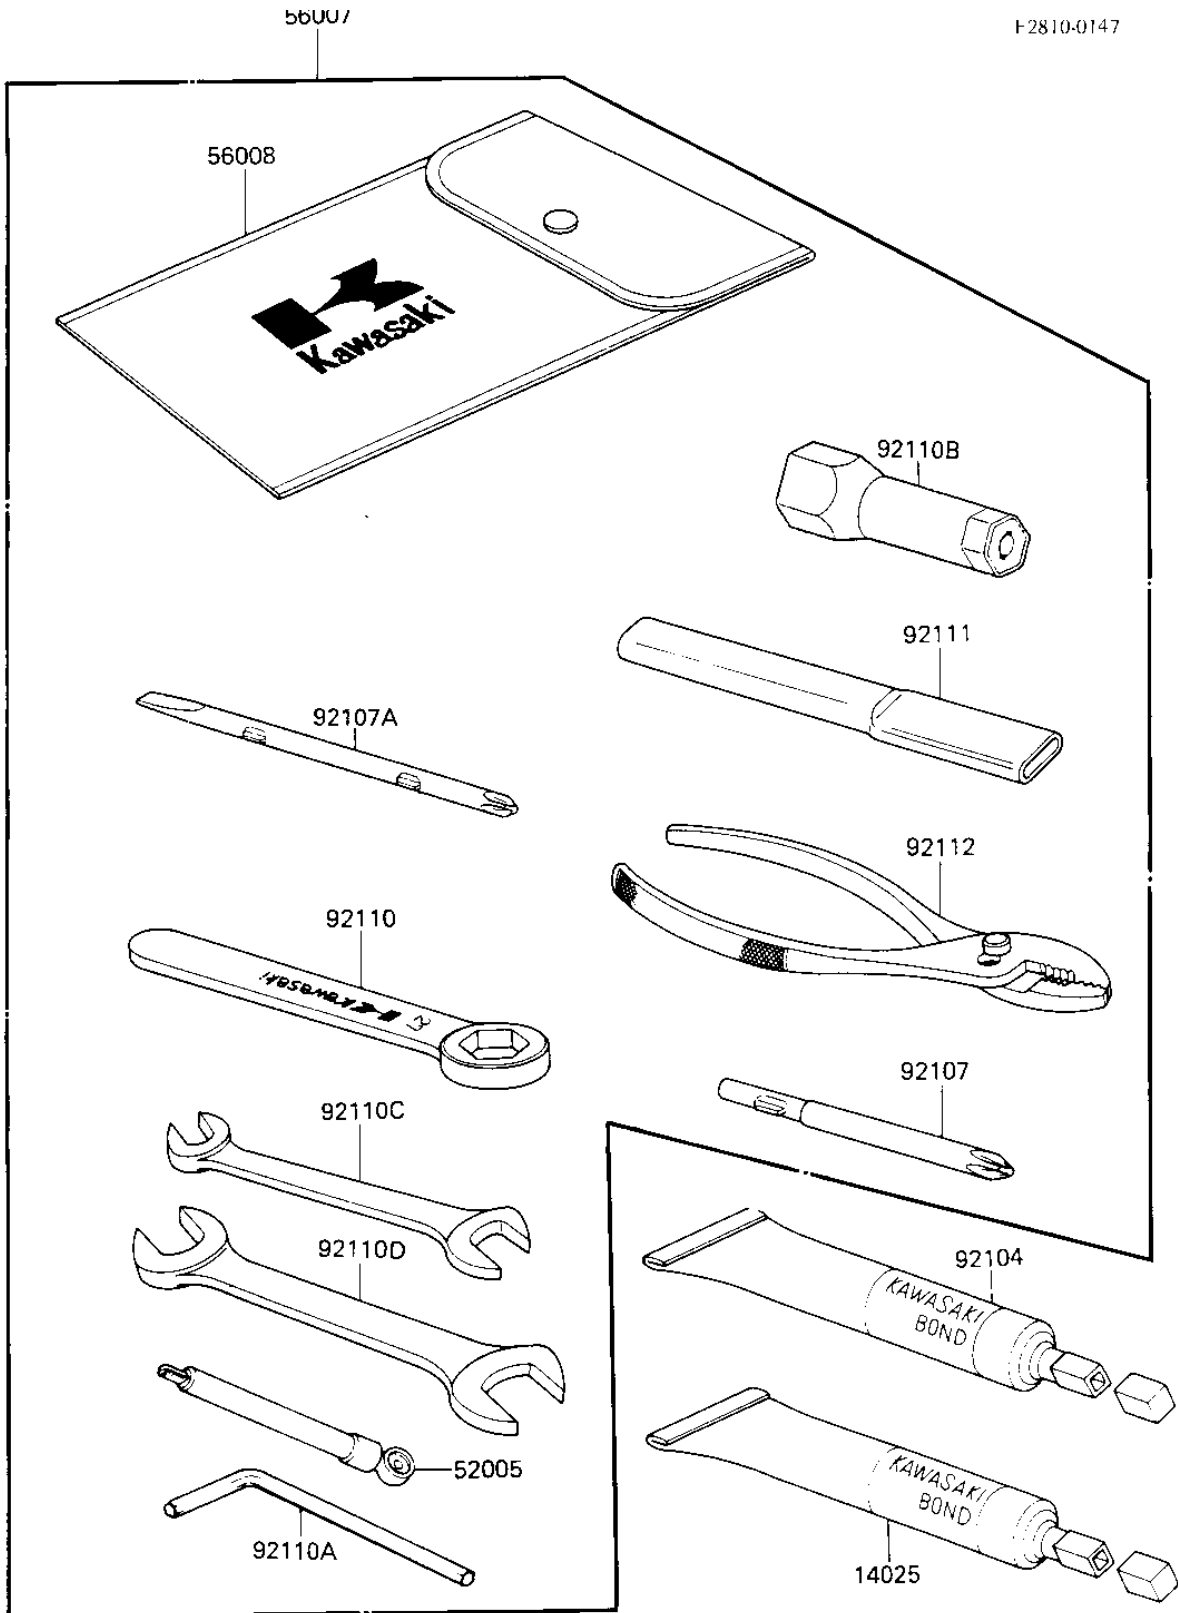

# 1985 GPz 750 Turbo PARTS DIAGRAM

OWNER TOOLS

# 1985 GPz 750 Turbo PARTS LIST

## OWNER TOOLS

ITEM NAME	PART NUMBER	QUANTITY
BOND,#10 (Ref # 14025)	56019-120	1
GAUGE,AIR,3.5KG/CM2 (Ref # 52005)	52005-1031	1
TOOLKIT (Ref # 56007)	56007-1287	1
BAG,TOOLKIT (Ref # 56008)	56008-1019	1
GASKET-LIQUID,BLACK (Ref # 92104)	92104-1003	1
SCREW DRIVER #3 PHILIP (Ref # 92107)	92107-005	1
92107-1052 (Canada) (Ref # 92107A)	92107-1051	1
TOOL-WRENCH,BOX END,2 (Ref # 92110)	92110-1147	1
TOOL-WRENCH,ALLEN,8MM (Ref # 92110A)	92110-1108	1
92110-1115 (Canada) (Ref # 92110B)	92110-1114	1
TOOL-WRENCH,OPEN END, (Ref # 92110C)	92110-1152	1
TOOL-WRENCH,OPEN END, (Ref # 92110D)	92110-1153	1
TOOL-WRENCH,OPEN END, (Ref # 92111)	92111-004	1
PLIERS,160MM (Ref # 92112)	92112-003	1