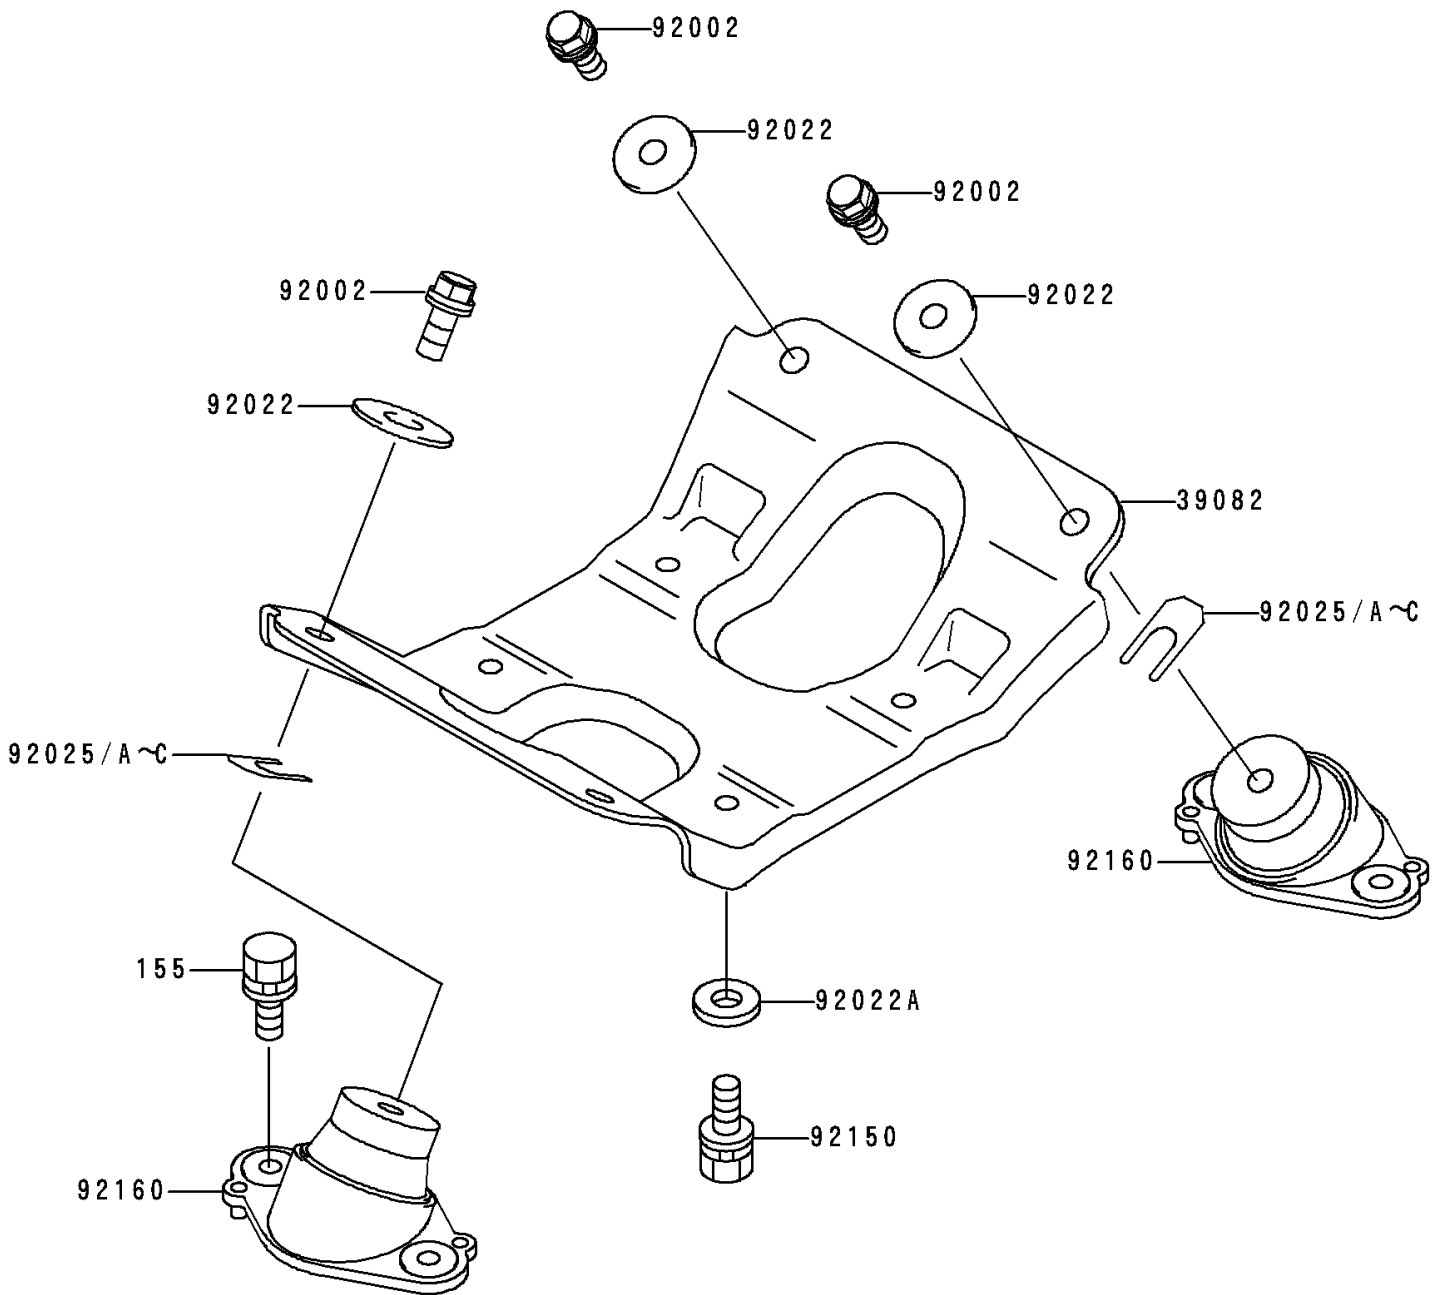

# 1998 Xi Sport PARTS DIAGRAM

Engine Mount

F3144

## 1998 Xi Sport PARTS LIST

### Engine Mount

ITEM NAME	PART NUMBER	QUANTITY
BOLT-WSP-SMALL,8X20 (Ref # 155)	155R0820	8
MOUNT-ENGINE (Ref # 39082)	39082-3711	1
BOLT,10X25 (Ref # 92002)	92002-3770	4
WASHER,32X10.5X4 (Ref # 92022)	92022-3023	4
WASHER,10.2X20X1.5 (Ref # 92022A)	92022-3742	4
SHIM,T=0.3MM (Ref # 92025)	92025-3705	AR
SHIM,T=0.5MM (Ref # 92025A)	92025-3706	AR
SHIM,T=1.0MM (Ref # 92025B)	92025-3707	AR
SHIM,T=1.5MM (Ref # 92025C)	92025-3708	AR
BOLT,10X25 (Ref # 92150)	92150-3842	4
DAMPER,ENGINE MOUNT (Ref # 92160)	92160-3757	4