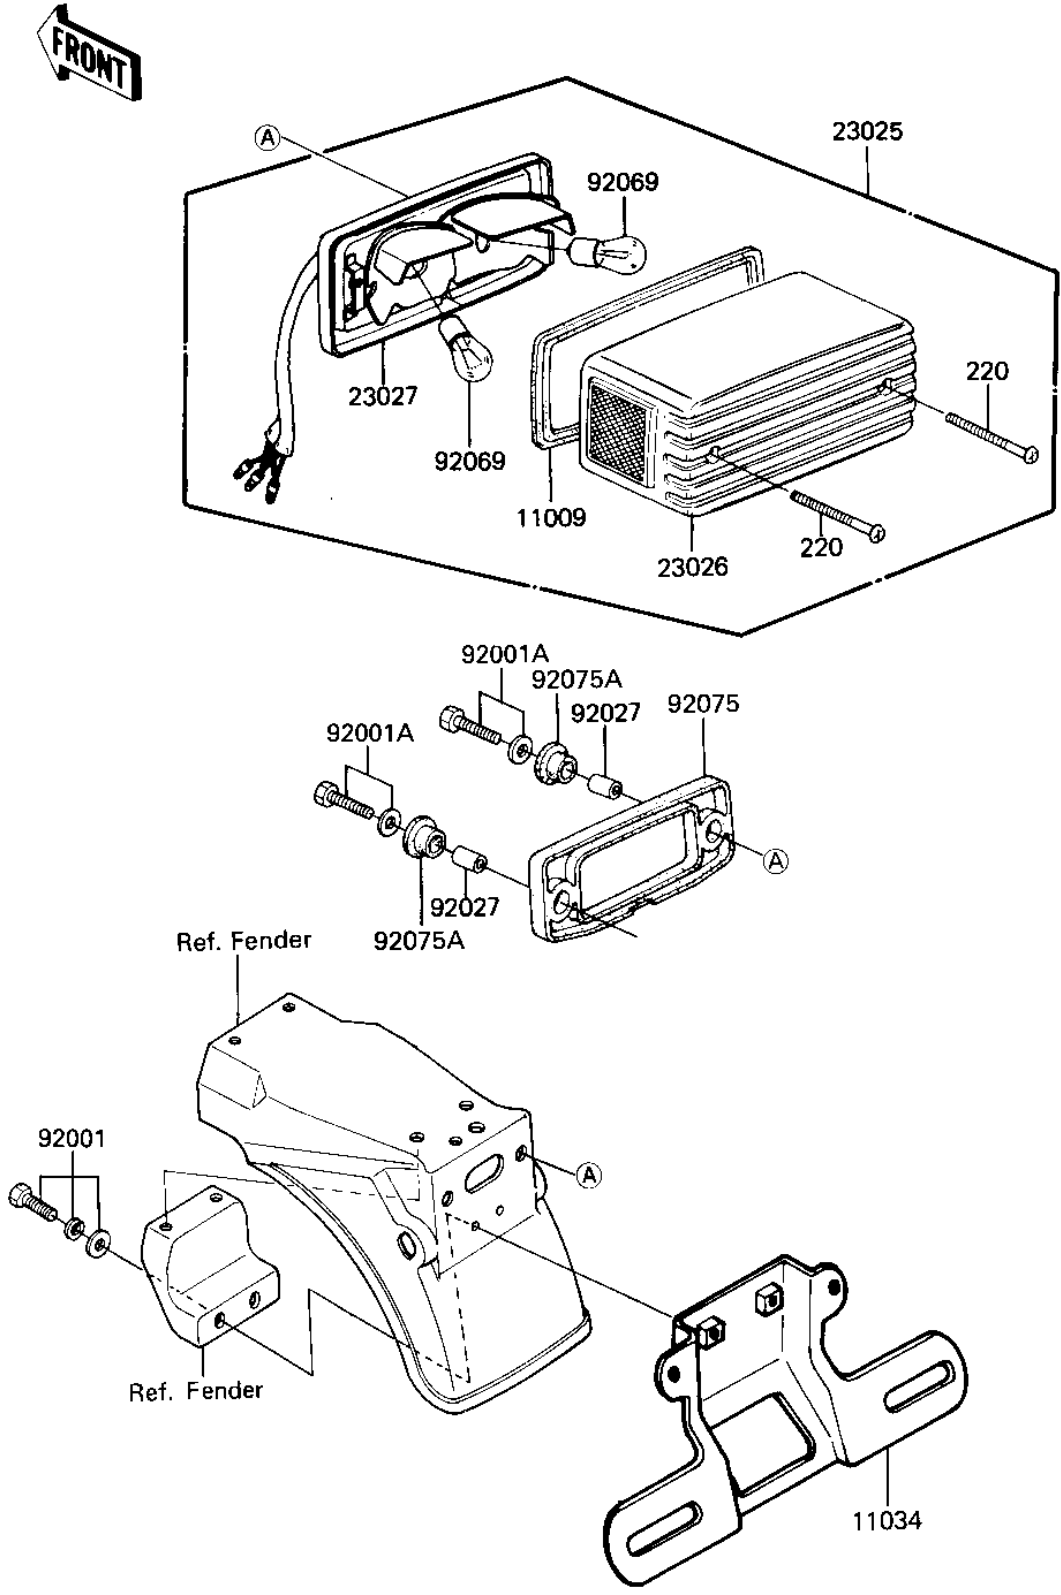

# 1985 GPz 750 Turbo PARTS DIAGRAM

TAILLIGHT

F2720-0170

# 1985 GPz 750 Turbo PARTS LIST

## TAILLIGHT

ITEM NAME	PART NUMBER	QUANTITY
GASKET, TAIL LAMP (Ref # 11009)	11009-1221	1
BRACKET (Ref # 11034)	11034-1922	1
LAMP-TAIL, BLACK (Ref # 23025)	23025-1038	1
LENS, TAIL LAMP (Ref # 23026)	23026-1021	1
BODY-COMP-TAIL LAMP, B (Ref # 23027)	23027-1025	1
BOLT, 6X20 (Ref # 92001)	92001-1765	2
BOLT, 6X30 (Ref # 92001A)	92001-1776	2
COLLAR, 6.8X10X21 (Ref # 92027)	92027-1400	2
BULB, 12V 32/3CP (Ref # 92069)	92069-059	2
DAMPER (Ref # 92075)	92075-1282	1
DAMPER, TAIL LAMP (Ref # 92075A)	92075-1367	2
SCREW-PAN-CROS (Ref # 220)	220C0465	2