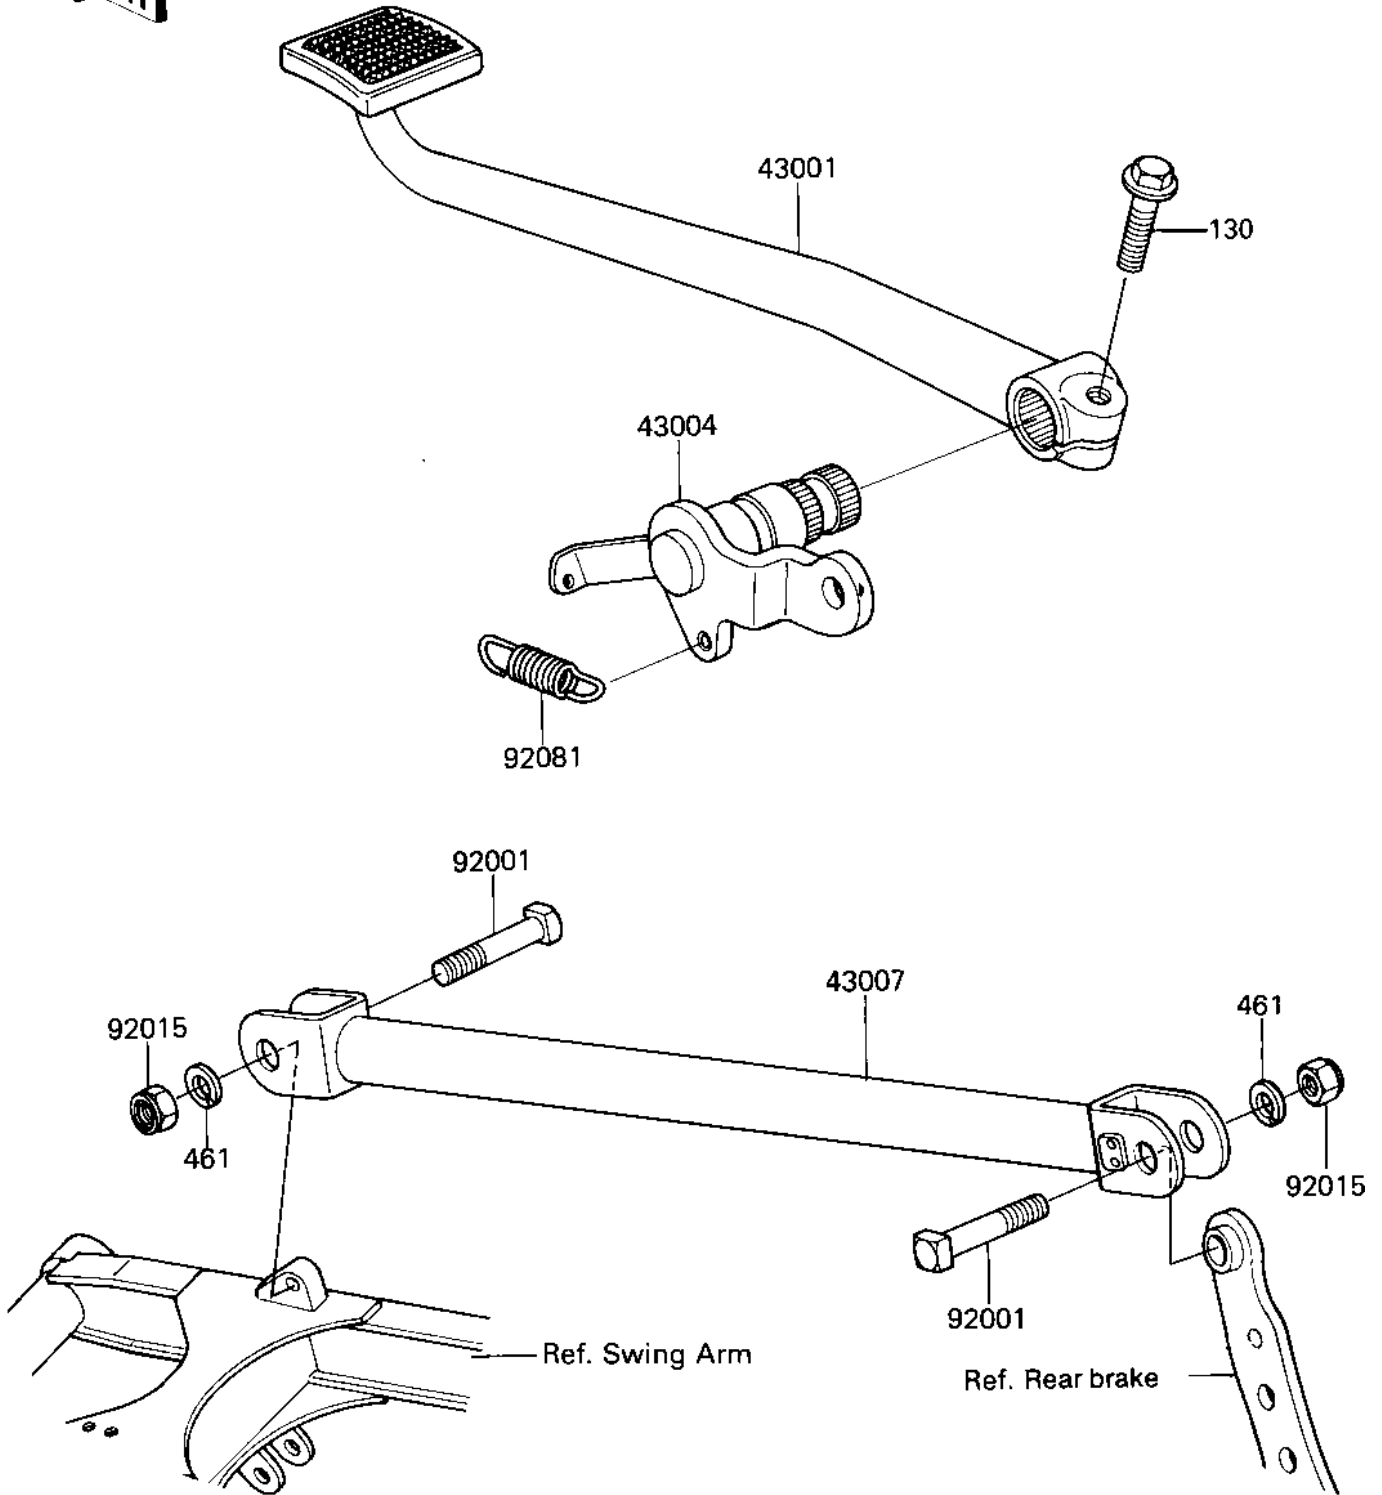

1985 GPz 750 Turbo PARTS DIAGRAM

BRAKE PEDAL/TORQUE LINK

F2260-0125

1985 GPz 750 Turbo PARTS LIST

BRAKE PEDAL/TORQUE LINK

ITEM NAME	PART NUMBER	QUANTITY
LEVER-BRAKE,PEDAL (Ref # 43001)	43001-1156	1
SHAFT-BRAKE (Ref # 43004)	43004-1101	1
ROD-TORQUE (Ref # 43007)	43007-1046	1
BOLT,10X37 (Ref # 92001)	92001-1646	2
NUT,LOCK,10MM,BLACK (Ref # 92015)	92015-1189	2
SPRING,SIDE STAND,BLA (Ref # 92081)	92081-1561	1
BOLT-FLANGED (Ref # 130)	130Y0825	1
WASHER-SPRING,10MM (Ref # 461)	461K1000	2