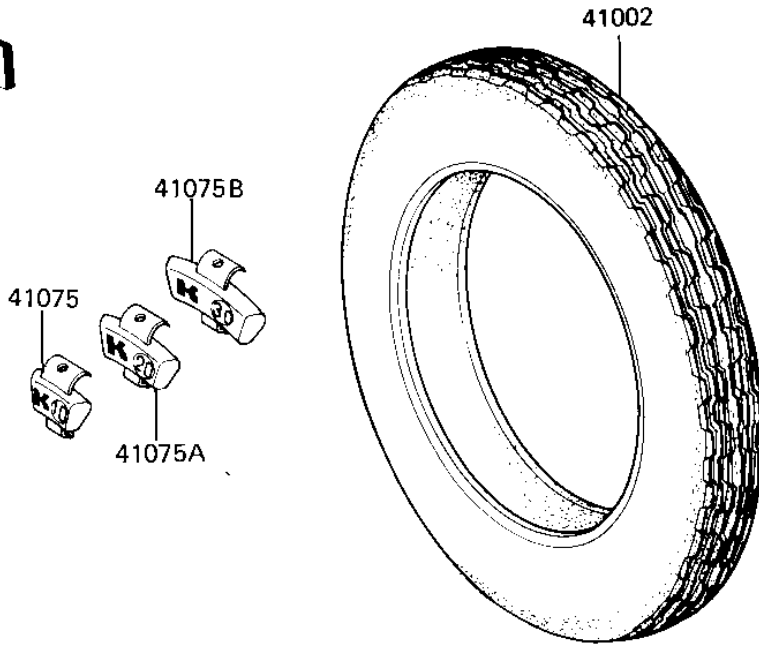

1984 GPz 750 Turbo PARTS DIAGRAM

TIRES

F2210-0104

1984 GPz 750 Turbo PARTS LIST

TIRES

ITEM NAME	PART NUMBER	QUANTITY
VALVE (Ref # 16126)	16126-1136	2
TIRE 110/90V18 A48 F (Ref # 41002)	41002-1427	1
TIRE,RR,130/80V18 V25 (Ref # 41002A)	41002-1784	1
BALANCER-WHEEL,10G (Ref # 41075)	41075-1014	AR
BALANCER-WHEEL,20G (Ref # 41075A)	41075-1015	AR
BALANCER-WHEEL,30G (Ref # 41075B)	41075-1016	AR