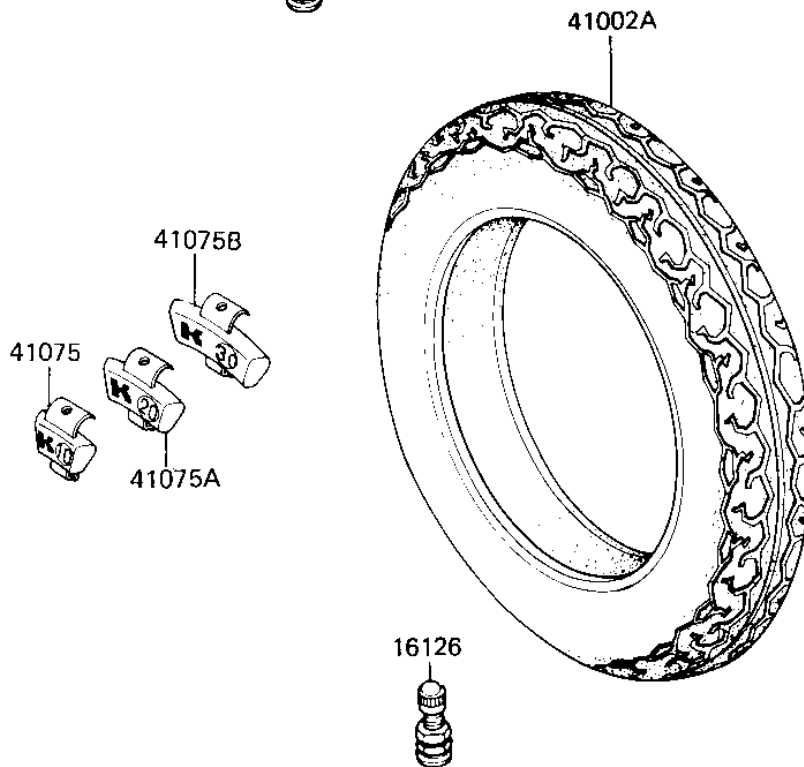

1984 GPz 750 Turbo PARTS DIAGRAM

TIRES

F2210-0104

1984 GPz 750 Turbo PARTS LIST

TIRES

ITEM NAME	PART NUMBER	QUANTITY
VALVE (Ref # 16126)	16126-1136	2
TIRE 110/90V18 A48 F (Ref # 41002)	41002-1427	1
TIRE,RR,130/80V18 V25 (Ref # 41002A)	41002-1784	1
BALANCER-WHEEL,10G (Ref # 41075)	41075-1014	AR
BALANCER-WHEEL,20G (Ref # 41075A)	41075-1015	AR
BALANCER-WHEEL,30G (Ref # 41075B)	41075-1016	AR