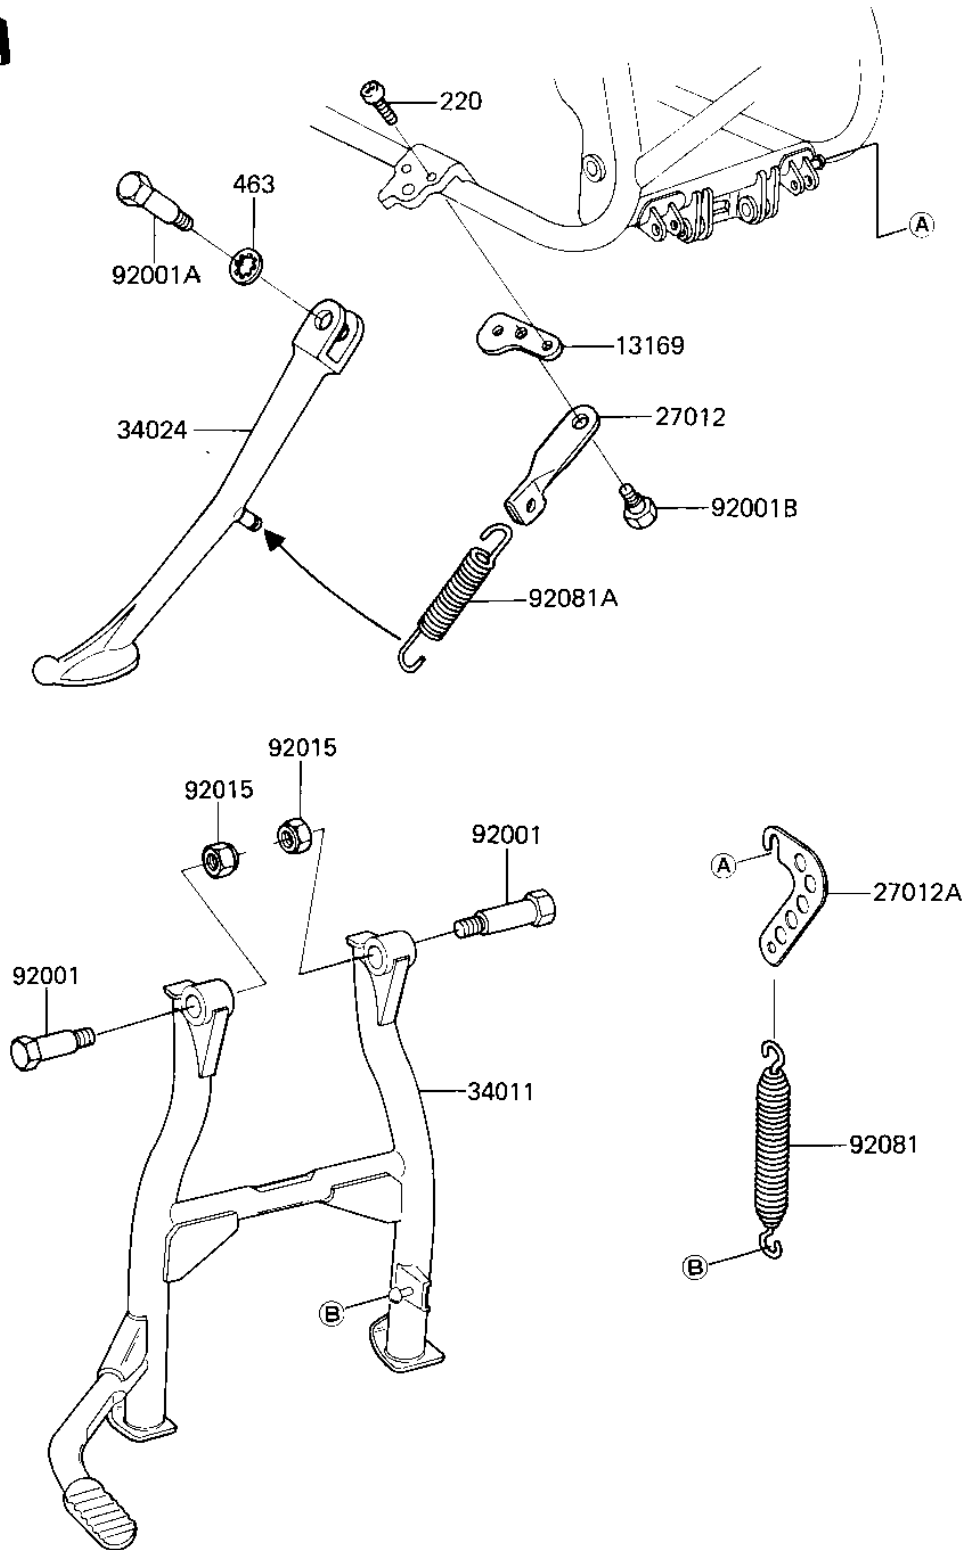

1984 GPz 750 Turbo PARTS DIAGRAM

STANDS

F2190-0146

1984 GPz 750 Turbo PARTS LIST

STANDS

ITEM NAME	PART NUMBER	QUANTITY
PLATE,SIDE STAND (Ref # 13169)	13169-1604	1
HOOK,SIDE STAND SWITC (Ref # 27012)	27012-1301	1
HOOK,CENTER STAND (Ref # 27012A)	27012-1303	1
STAND-CENTER (Ref # 34011)	34011-1101	1
STAND-SIDE (Ref # 34024)	34024-1155	1
BOLT,MAIN STAND FITTI (Ref # 92001)	92001-1214	2
BOLT, SIDE STAND FIT (Ref # 92001A)	92003-157	1
BOLT,SIDE STAND,6MM (Ref # 92001B)	92001-1814	1
NUT,LOCK,10MM,BLACK (Ref # 92015)	92015-1188	2
SPRING,MAIN STAND,R.H (Ref # 92081)	92081-1145	1
SPRING,SIDE STAND,BLA (Ref # 92081A)	92081-1586	1
SCREW-PAN-CROS (Ref # 220)	220C0516	2
WASHER LOCK 12MM (Ref # 463)	463H1200	1