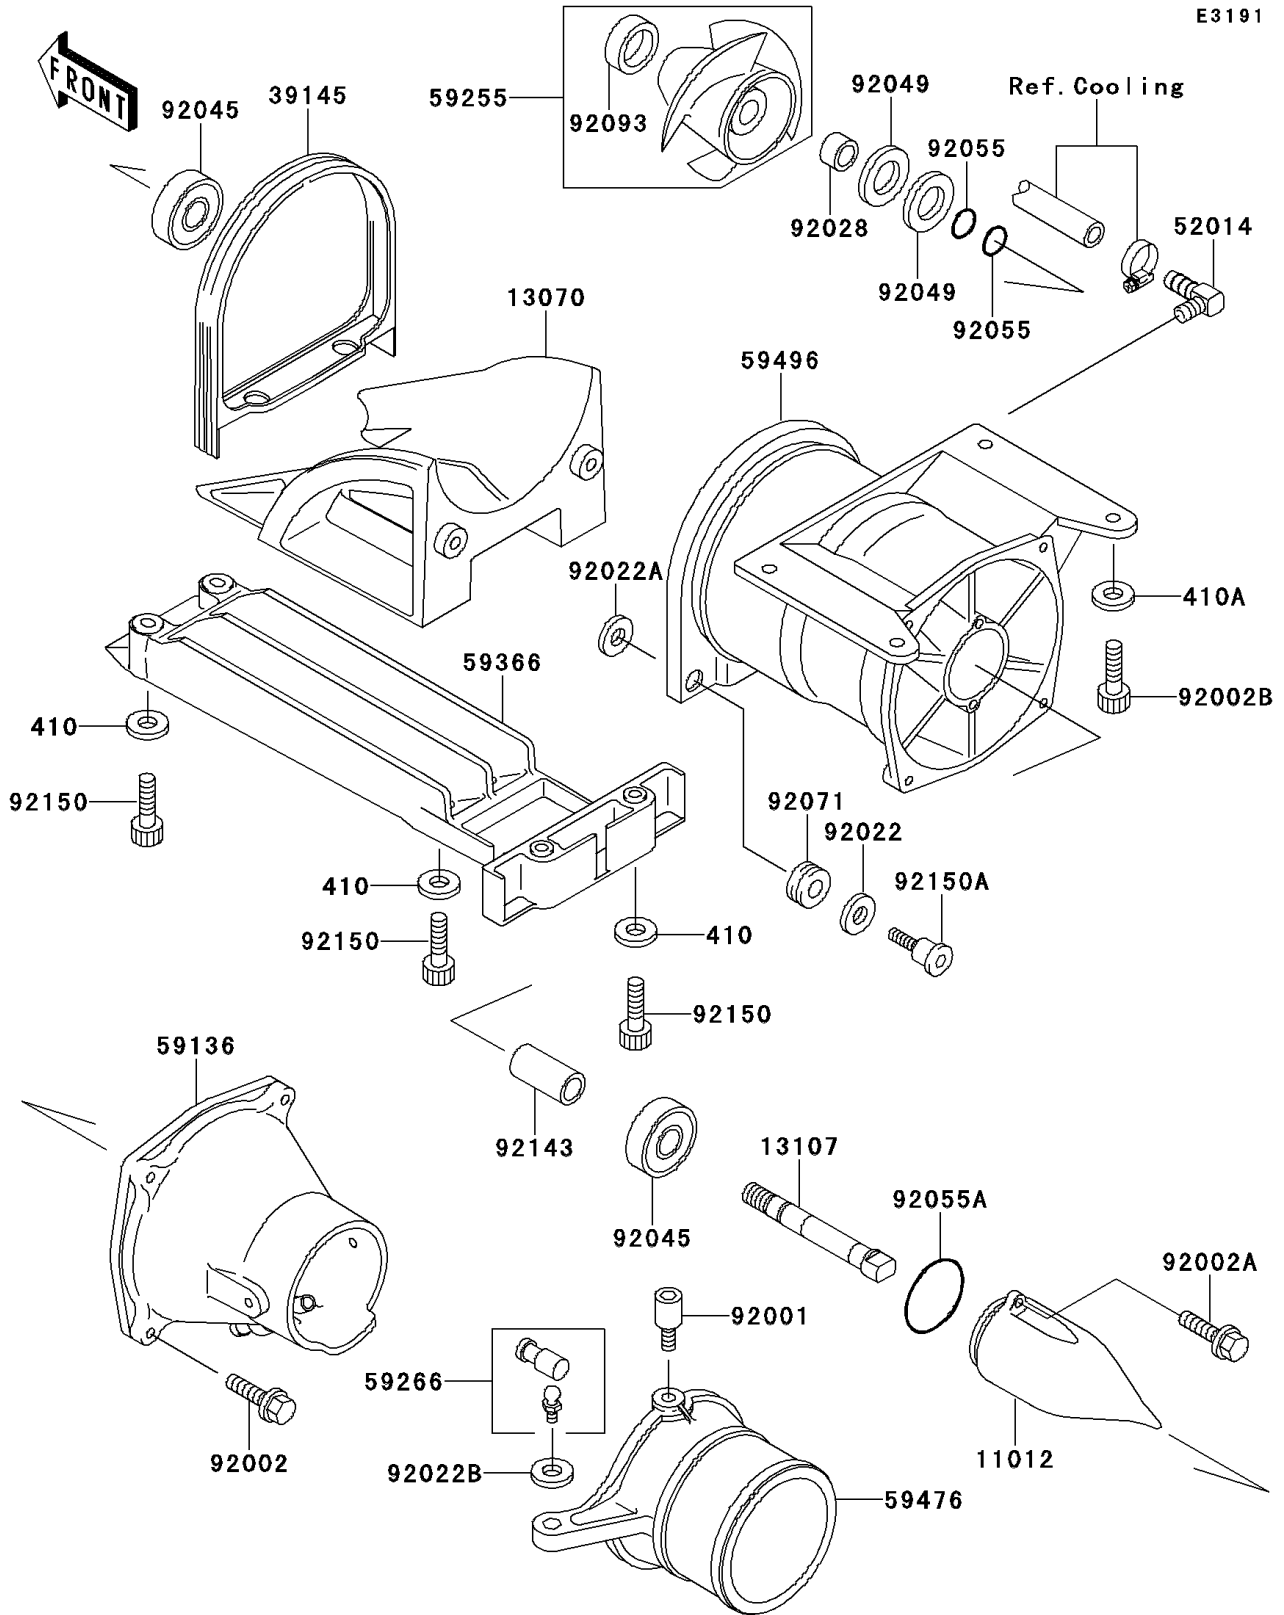

1999 Xi Sport PARTS DIAGRAM

Jet Pump

1999 Xi Sport PARTS LIST

Jet Pump

ITEM NAME	PART NUMBER	QUANTITY
WASHER-PLAIN-SMALL,6MM (Ref # 410)	410S0600	5
WASHER-PLAIN-SMALL,8MM (Ref # 410A)	410S0800	4
CAP,JET PUMP (Ref # 11012)	11012-3712	1
GUIDE,INTAKE (Ref # 13070)	13070-3718	1
SHAFT,JET PUMP (Ref # 13107)	13107-3721	1
TRIM-SEAL (Ref # 39145)	39145-3732	1
ELBOW (Ref # 52014)	52014-3708	1
NOZZLE-PUMP (Ref # 59136)	59136-3722	1
IMPELLER-COMP (Ref # 59255)	59255-3705	1
JOINT-BALL (Ref # 59266)	59266-3707	1
GRATE (Ref # 59366)	59366-3714	1
NOZZLE-STRG (Ref # 59476)	59476-3713	1
VANE-GUIDE (Ref # 59496)	59496-3727	1
BOLT,SOCKET,6X11 (Ref # 92001)	92001-3701	2
BOLT,6X30 (Ref # 92002)	92002-3726	4
BOLT,6X16 (Ref # 92002A)	92002-3728	2
BOLT,SOCKET,8X20 (Ref # 92002B)	92002-3771	4
WASHER,6.2X20X2 (Ref # 92022)	92022-3714	2
WASHER,10.2X20X1.5 (Ref # 92022A)	92022-3742	2
WASHER (Ref # 92022B)	92022-567	1
BUSHING,17X25X15 (Ref # 92028)	92028-3717	1
BEARING-BALL,#63032RD (Ref # 92045)	92045-3706	2
SEAL-OIL,TBY25X47X6 (Ref # 92049)	92049-3714	2
RING-O,13X1.9 (Ref # 92055)	92055-1021	2
RING-O (Ref # 92055A)	92055-3706	1
GROMMET (Ref # 92071)	92071-3716	2
SEAL,JET PUMP (Ref # 92093)	92093-3739	1
COLLAR,17.4X25.4X53 (Ref # 92143)	92143-3708	1
BOLT,SOCKET,6X18 (Ref # 92150)	92150-3795	5

1999 Xi Sport PARTS LIST

Jet Pump

ITEM NAME	PART NUMBER	QUANTITY
BOLT (Ref # 92150A)	92150-3850	2