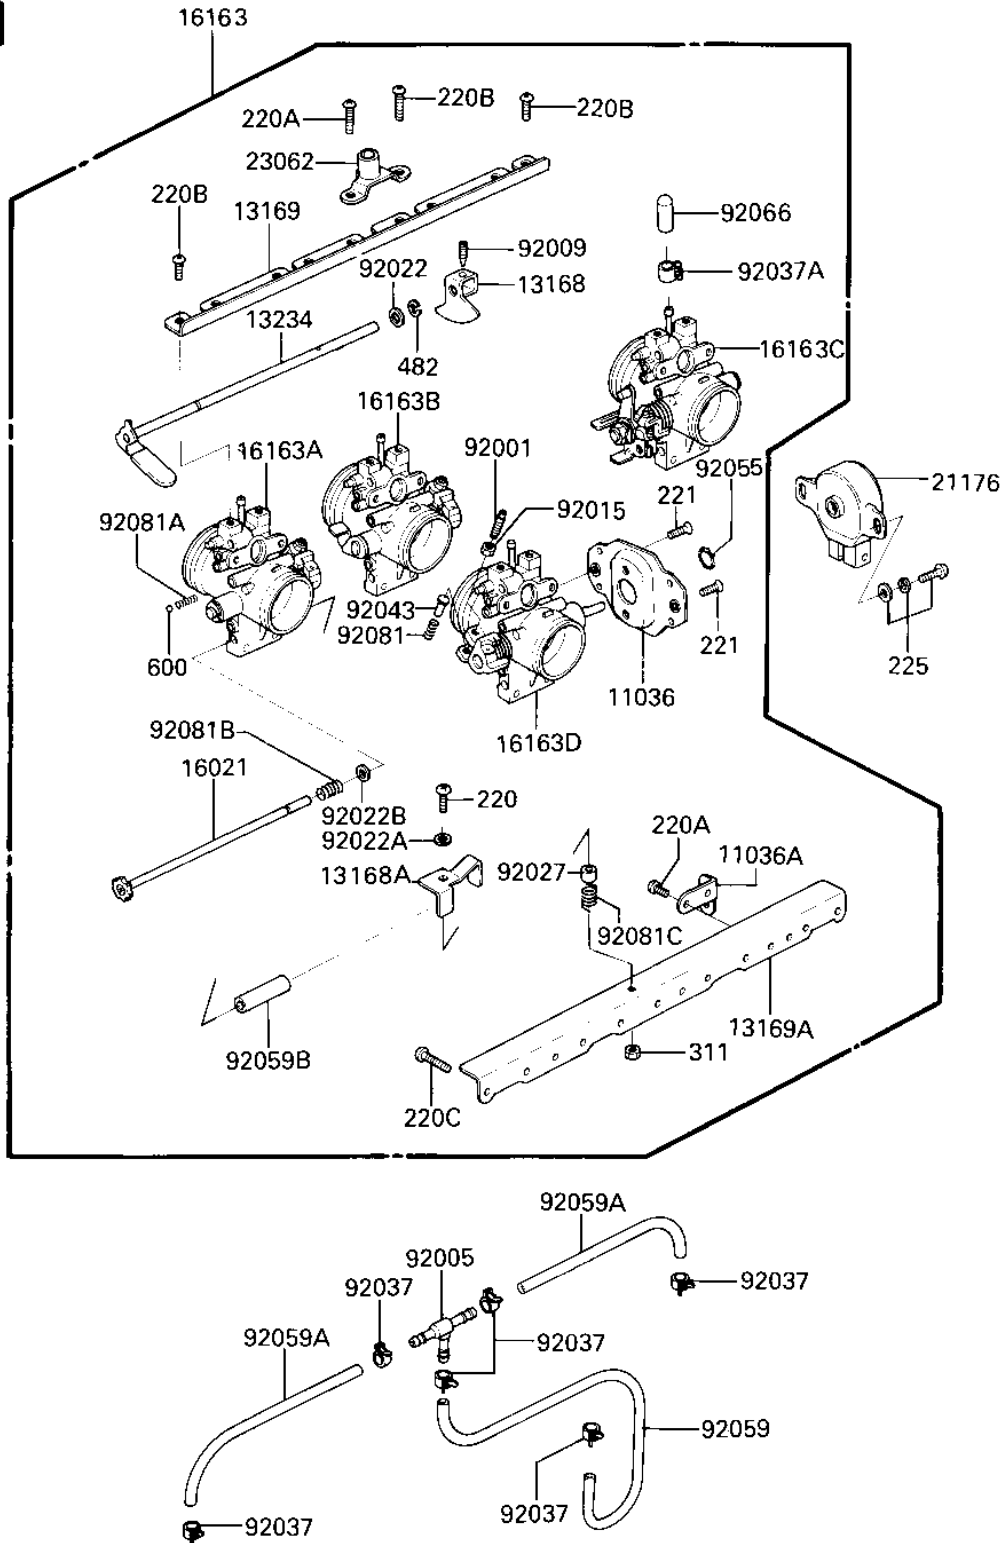

1985 GPz 750 Turbo PARTS DIAGRAM

THROTTLE ASSY (ZX750-E1)

E1510-0012

1985 GPz 750 Turbo PARTS LIST

THROTTLE ASSY (ZX750-E1)

ITEM NAME	PART NUMBER	QUANTITY
WASHER,PLAIN (Ref # 92022)	16039-019	1