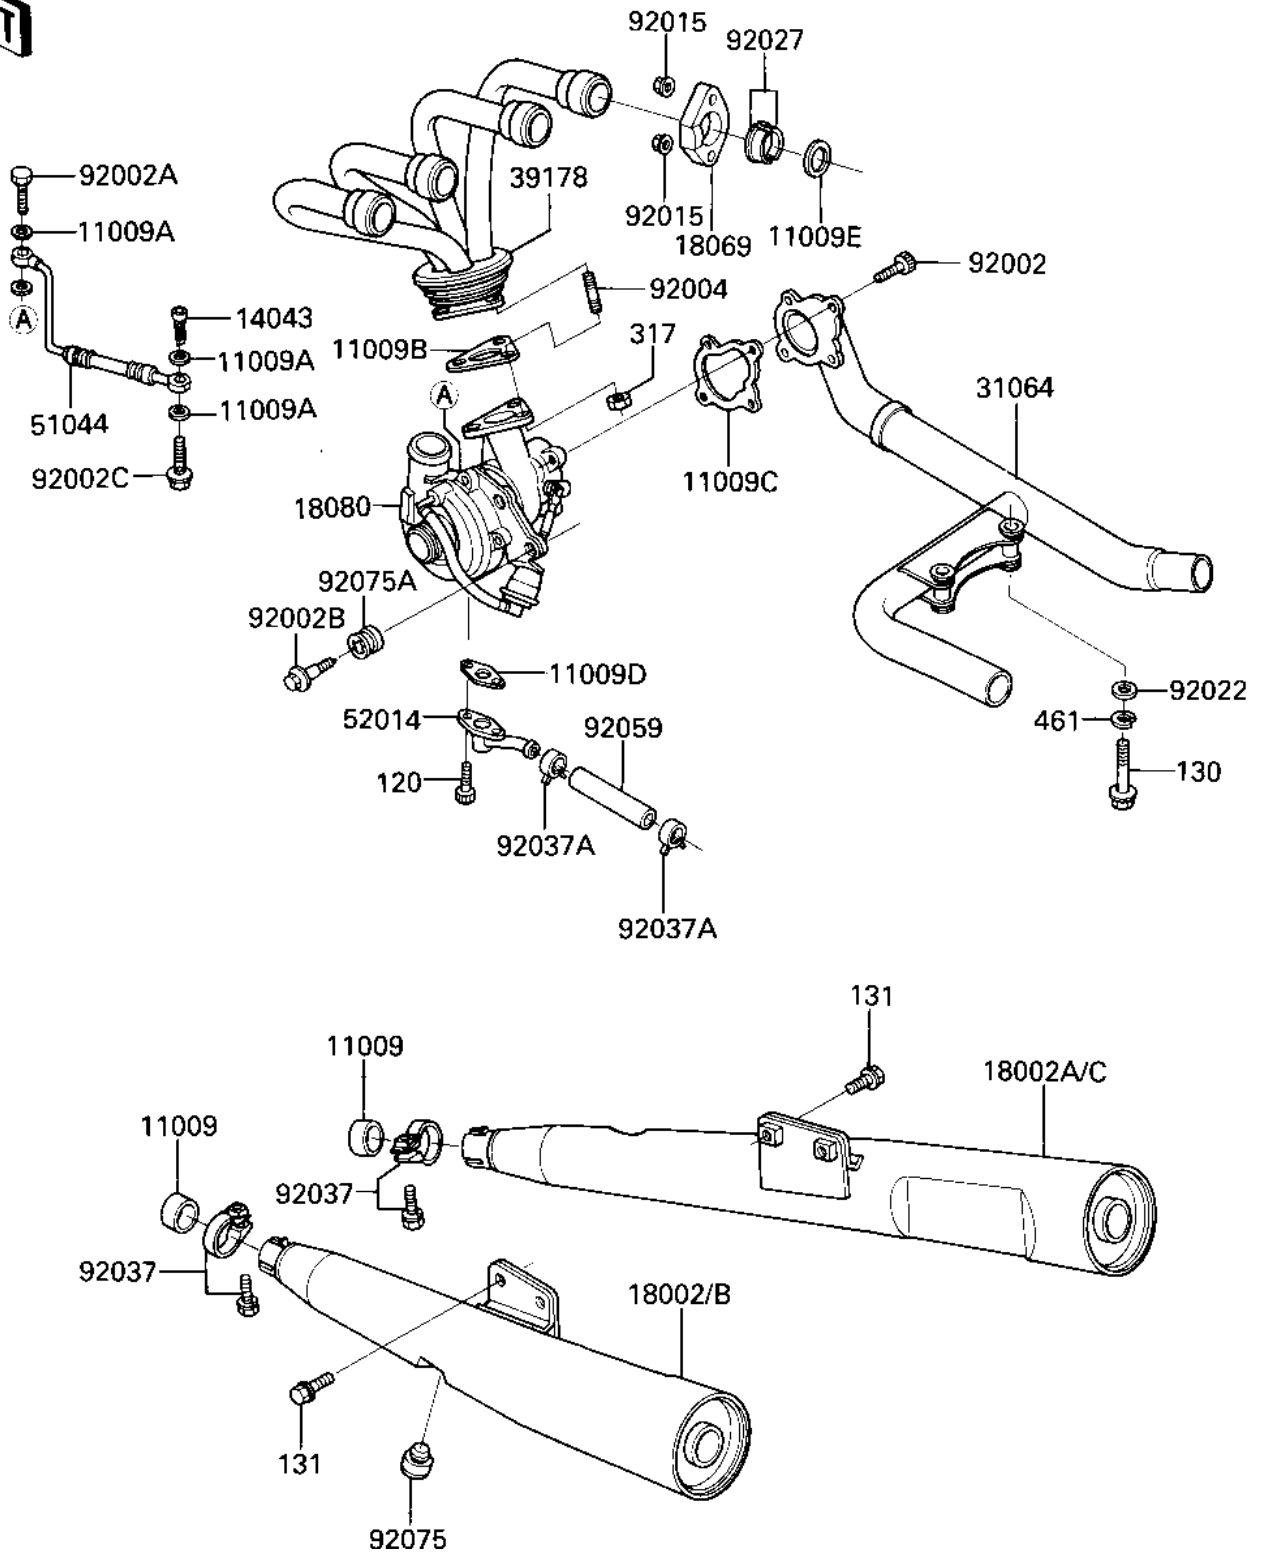

1985 GPz 750 Turbo PARTS DIAGRAM

MUFFLERS/TURBOCHARGER

E1140-0182

1985 GPz 750 Turbo PARTS LIST

MUFFLERS/TURBOCHARGER

| ITEM NAME | PART NUMBER | QUANTITY |
|--|-------------|----------|
| GASKET,MANIFOLD EXHAU (Ref # 11009) | 11060-1068 | 2 |
| GASKET,10X14.5X1.5 (Ref # 11009A) | 11009-1105 | 4 |
| GASKET,EXHAUST MANIFO (Ref # 11009B) | 11009-1353 | 1 |
| GASKET,PIPE COMP (Ref # 11009C) | 11009-1354 | 1 |
| GASKET,ELBOW (Ref # 11009D) | 11009-1358 | 1 |
| GASKET,EXHAUST PIPE H (Ref # 11009E) | 11009-1408 | 4 |
| FILTER,OIL (Ref # 14043) | 14043-1052 | 1 |
| BODY-COMP-MUFFLER,LH (Ref # 18002) | 18002-1508 | 1 |
| CA,USBODY-COMP-MUFFLER,RH (Ref # 18002A) | 18002-1509 | 1 |
| CNBODY-COMP-MUFFLER,LH (Canada) (Ref # 18002B) | 18002-1510 | 1 |
| CNBODY-COMP-MUFFLER,RH (Canada) (Ref # 18002C) | 18002-1511 | 1 |
| HOLDER-EXHAUST PIPE,F (Ref # 18069) | 18069-1029 | 4 |
| TURBOCHARGER-ASSY (Ref # 18080) | 18080-1052 | 1 |
| PIPE-COMP (Ref # 31064) | 31064-1055 | 1 |
| MANIFOLD-COMP-EXHAUST (Ref # 39178) | 39178-1073 | 1 |
| TUBE-ASSY (Ref # 51044) | 51044-1051 | 1 |
| ELBOW (Ref # 52014) | 52014-1051 | 1 |
| BOLT,SOCKET,8X16 (Ref # 92002) | 92002-1146 | 4 |
| BOLT,BANJO,10X26 (Ref # 92002A) | 92002-1147 | 1 |
| BOLT (Ref # 92002B) | 92002-1148 | 2 |
| BOLT,10X35 (Ref # 92002C) | 92002-1172 | 1 |
| STUD,8X18 (Ref # 92004) | 92004-1130 | 3 |
| NUT,LOCK,8MM (Ref # 92015) | 92015-1380 | 8 |
| WASHER,10.5X26X2.3,BL (Ref # 92022) | 92022-1396 | 2 |
| COLLAR,L=14.5,BLACK (Ref # 92027) | 92027-1456 | 8 |
| CLAMP,MUFFLER,BLACK (Ref # 92037) | 92037-1270 | 2 |
| CLAMP (Ref # 92037A) | 92037-1460 | 2 |
| TUBE,15X22.4X95 (Ref # 92059) | 92059-1360 | 1 |
| DAMPER RUBB MAIN STAD (Ref # 92075) | 92075-015 | 1 |