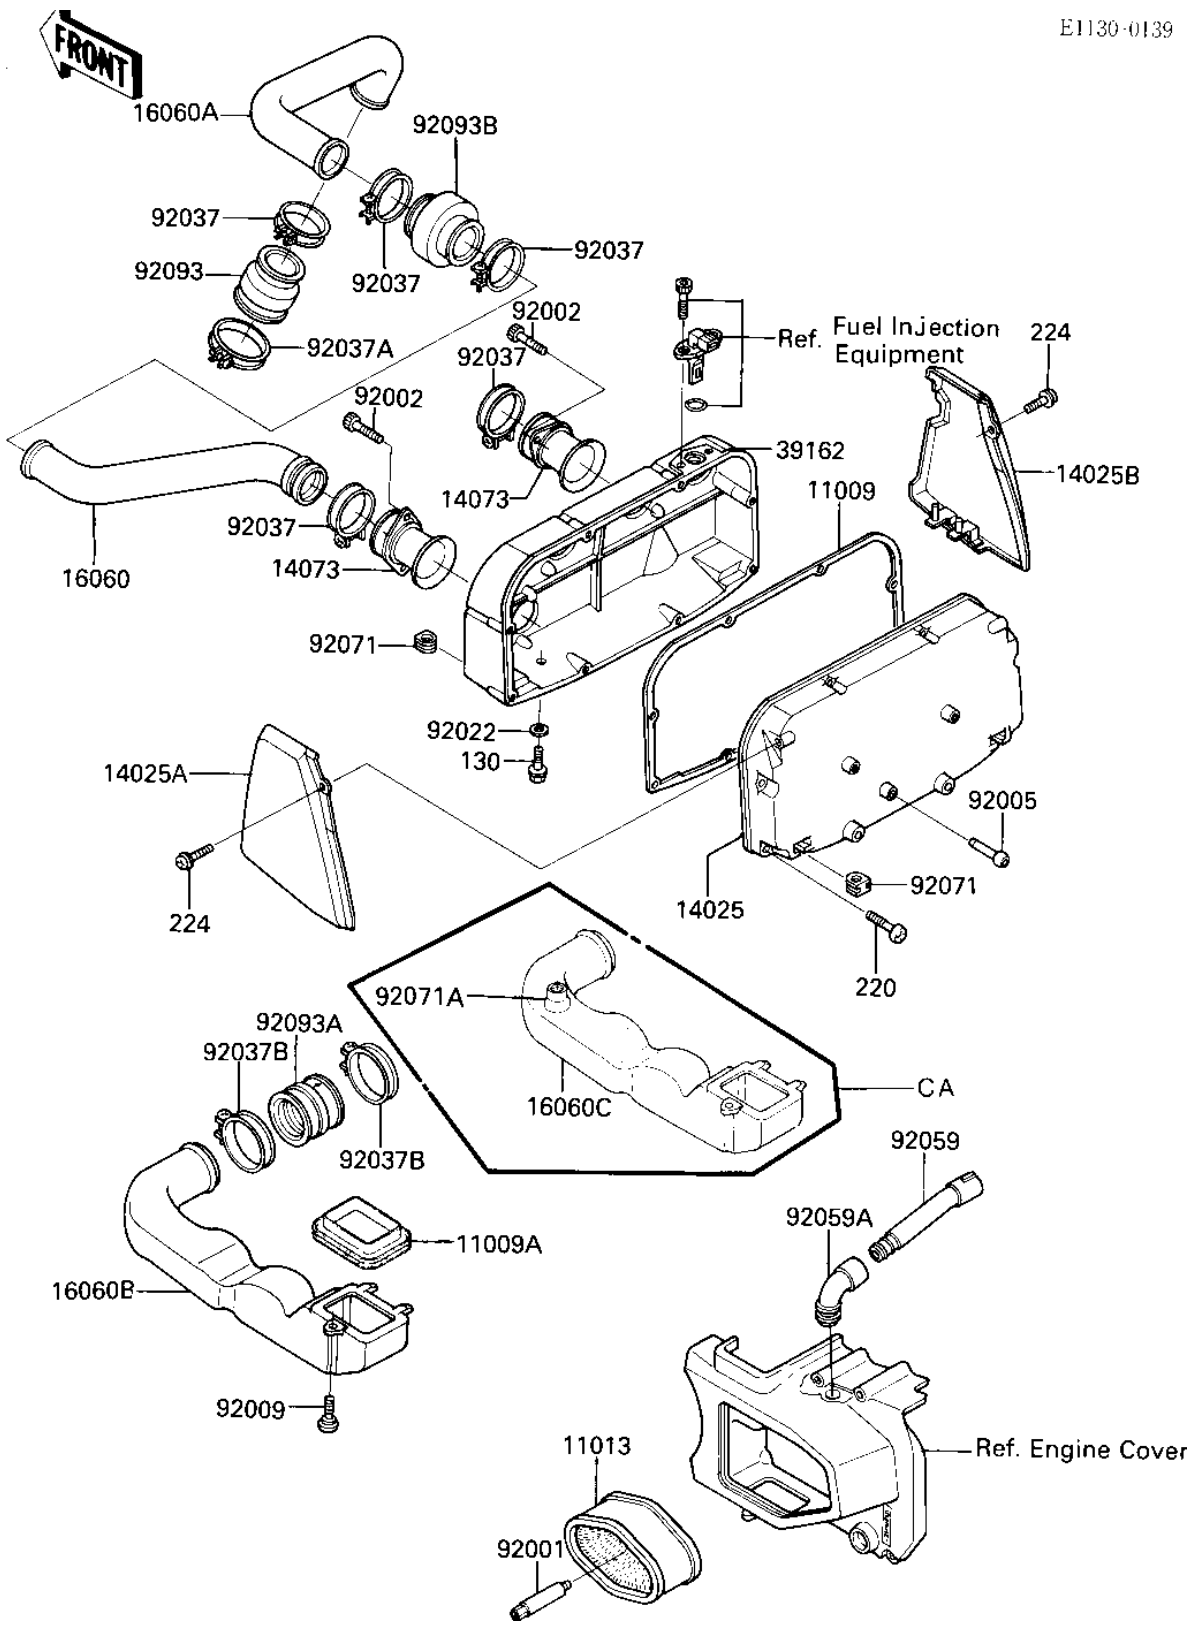

# 1985 GPz 750 Turbo PARTS DIAGRAM

# 1985 GPz 750 Turbo PARTS LIST

## AIR CLEANER

ITEM NAME	PART NUMBER	QUANTITY
GASKET,INTAKE SILENCE (Ref # 11009)	11009-1362	1
GASKET,INTAKE PIPE (Ref # 11009A)	11009-1407	1
ELEMENT-AIR FILTER (Ref # 11013)	11013-1103	1
COVER,INTAKE SILENCER (Ref # 14025)	14025-1760	1
COVER,INTAKE SILENCER (Ref # 14025A)	14025-1775	1
COVER,INTAKE SILENCER (Ref # 14025B)	14025-1776	1
DUCT (Ref # 14073)	14073-1152	5
PIPE-INTAKE (Ref # 16060)	16060-1055	1
PIPE-INTAKE (Ref # 16060A)	16060-1056	1
PIPE-INTAKE (Ref # 16060B)	16060-1059	1
PIPE-INTAKE,AIR FILTE (Ref # 16060C)	16060-1060	1
SILENCER-INTAKE (Ref # 39162)	39162-1051	1
BOLT,ELEMENT (Ref # 92001)	92001-1964	1
BOLT,SOCKET,6X14 (Ref # 92002)	92002-1192	10
FITTING,INTAKE SILENC (Ref # 92005)	92005-1103	1
SCREW (Ref # 92009)	92009-1258	1
WASHER OIL PUMP BANJO (Ref # 92022)	92022-077	1
CLAMP,HOLDER (Ref # 92037)	92037-077	8
CLAMP,ID=53,BLACK (Ref # 92037A)	92037-1304	1
CLAMP,CARBURETOR (Ref # 92037B)	92037-1021	2
TUBE,BREATHER (Ref # 92059)	92059-1358	1
TUBE,CHAIN COVER (Ref # 92059A)	92059-1359	1
GROMMET,AIR FILTER (Ref # 92071)	92071-1109	4
GROMMET,AIR FILTER (Ref # 92071A)	92071-1112	1
SEAL,TURBOCHARGER,OUT (Ref # 92093)	92093-1152	1
SEAL,TURBOCHARGER,IN (Ref # 92093A)	92093-1153	1
SEAL,INTAKE PIPE (Ref # 92093B)	92093-1158	1
BOLT-FLANGED (Ref # 130)	130C0608	1
SCREW-PAN-CROS, 6X20 (Ref # 220)	220C0620	8

## AIR CLEANER

ITEM NAME	PART NUMBER	QUANTITY
SCREW-PAN-WP-CROS (Ref # 224)	224C0508	2