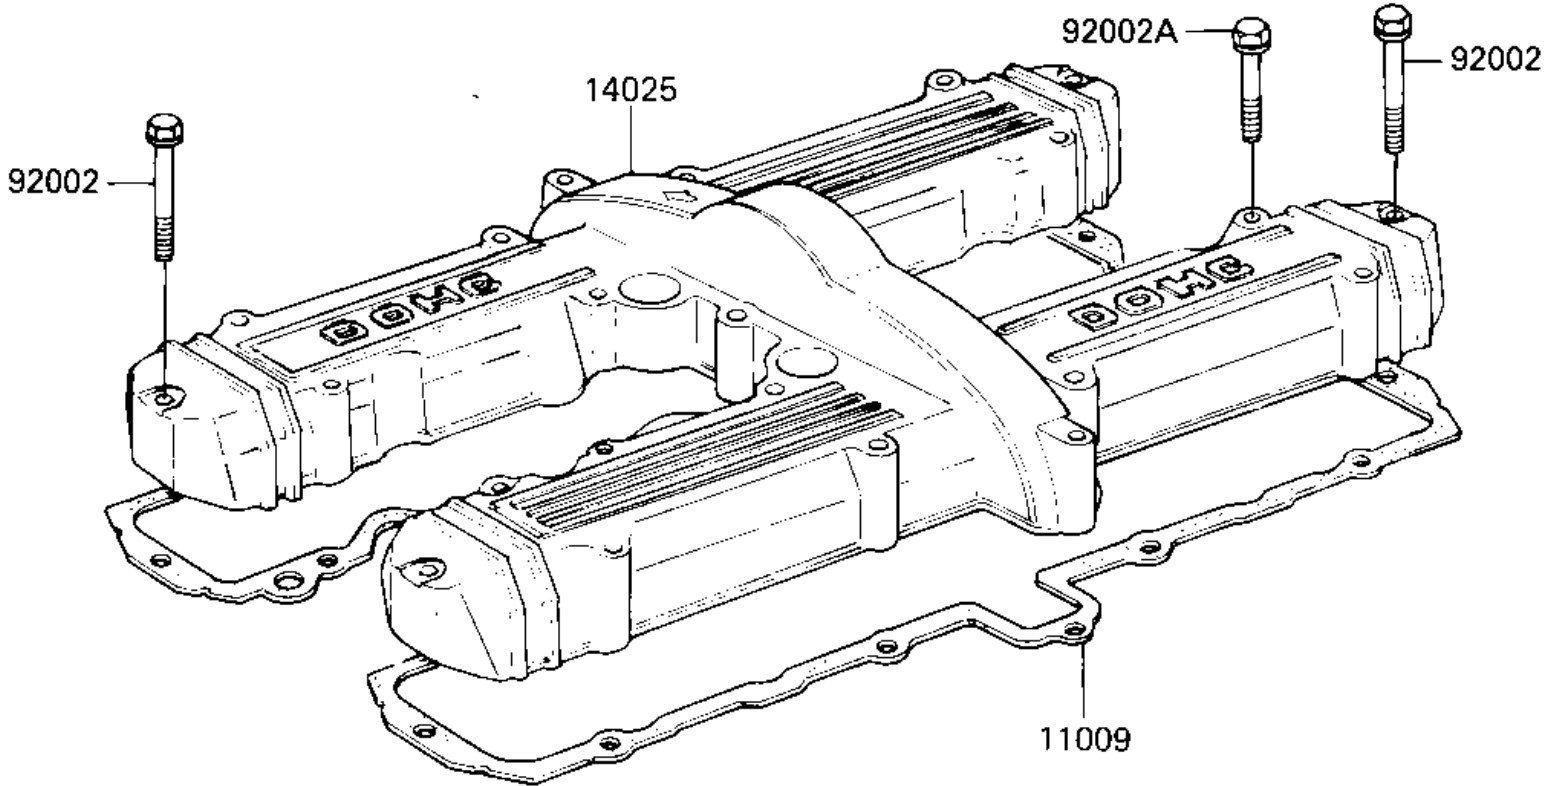

1985 GPz 750 Turbo PARTS DIAGRAM

CYLINDER HEAD COVER

E1112-0039

1985 GPz 750 Turbo PARTS LIST

CYLINDER HEAD COVER

ITEM NAME	PART NUMBER	QUANTITY
GASKET,CYLINDER HEAD (Ref # 11009)	11009-1274	1
COVER,CYLINDER HEAD,B (Ref # 14025)	14025-1433	1
BOLT,6X45 (Ref # 92002)	92002-1069	4
BOLT,6X40 (Ref # 92002A)	92002-1080	20