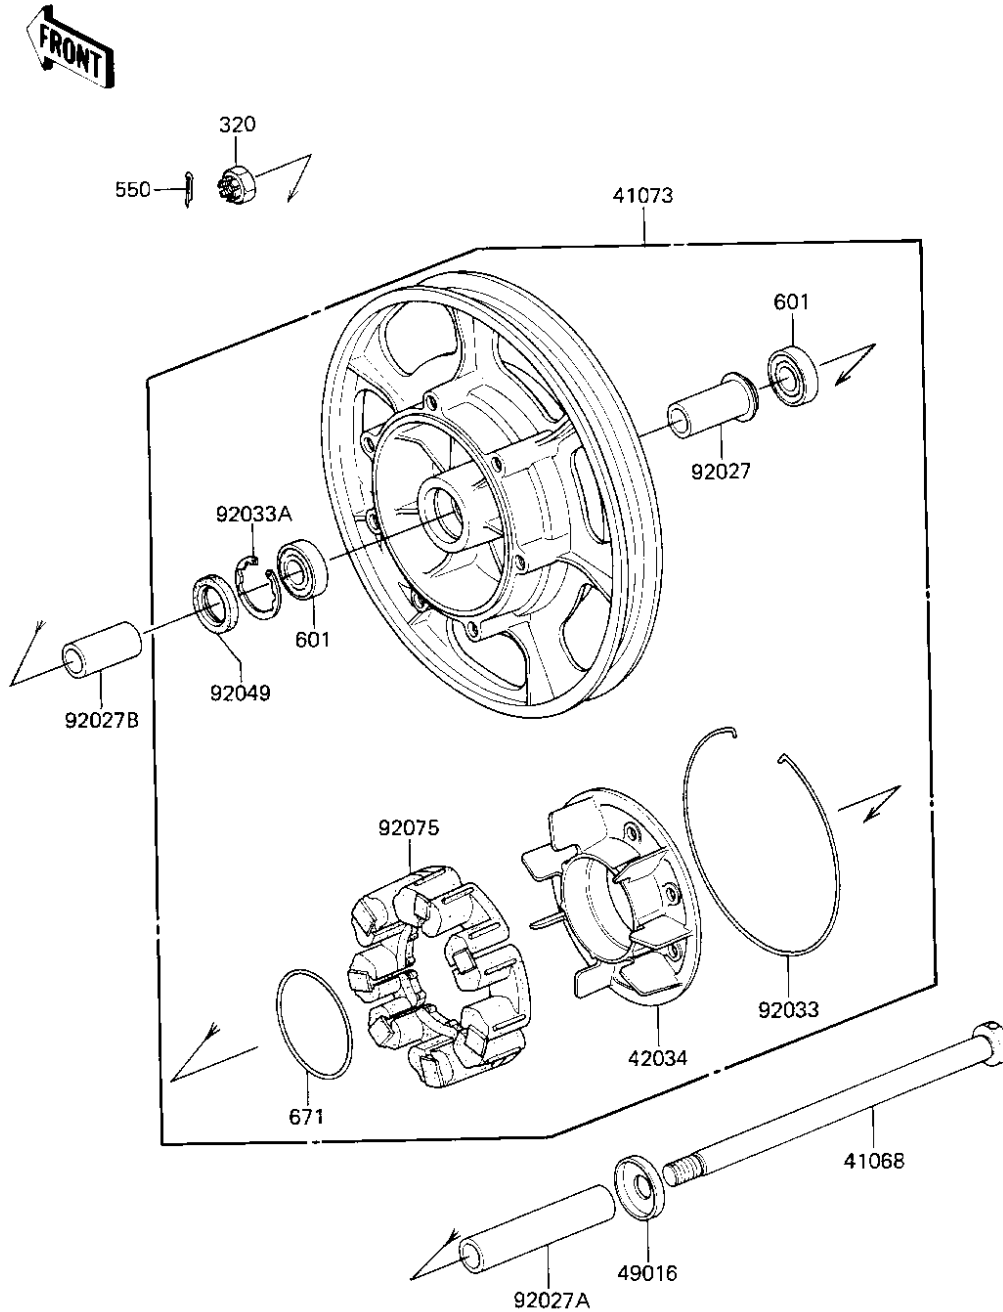

1983 Voyager

PARTS DIAGRAM

REAR WHEEL/HUB

F2240-0147

**Re
No**

- 41
- 41
- 42
- 45
- 92
- 92
- 92
- 92
- 92
- 92
- 92

1983 Voyager

PARTS LIST

REAR WHEEL/HUB

ITEM NAME	PART NUMBER	QUANTITY
AXLE,RR,20X316 (Ref # 41068)	41068-1124	1
WHEEL-ASSY,RR,SOLID,N (Ref # 41073)	41073-1211-F6	1
COUPLING,REAR HUB (Ref # 42034)	42034-1011	1
COVER (Ref # 49016)	49016-1019	1
COLLAR,REAR HUB,L=74 (Ref # 92027)	92027-1552	1
COLLAR,20.2X28X89 (Ref # 92027A)	92027-1553	1
COLLAR,20X28X42 (Ref # 92027B)	92027-1554	1
RING,SNAP (Ref # 92033)	92033-1019	1
RING,SNAP,56.2M/M (Ref # 92033A)	92033-1043	1
SEAL-OIL (Ref # 92049)	92049-1061	1
DAMPER,REAR HUB,SHOCK (Ref # 92075)	92075-1121	1
NUT-CASTLE (Ref # 320)	320B1800	1
PIN-COTTER,4.0X35 (Ref # 550)	550D4035	1
BEARING,BALL,#6304ZZ (Ref # 601)	601B6304ZZ	2
"0" RING,80MM (Ref # 671)	671B2580	1