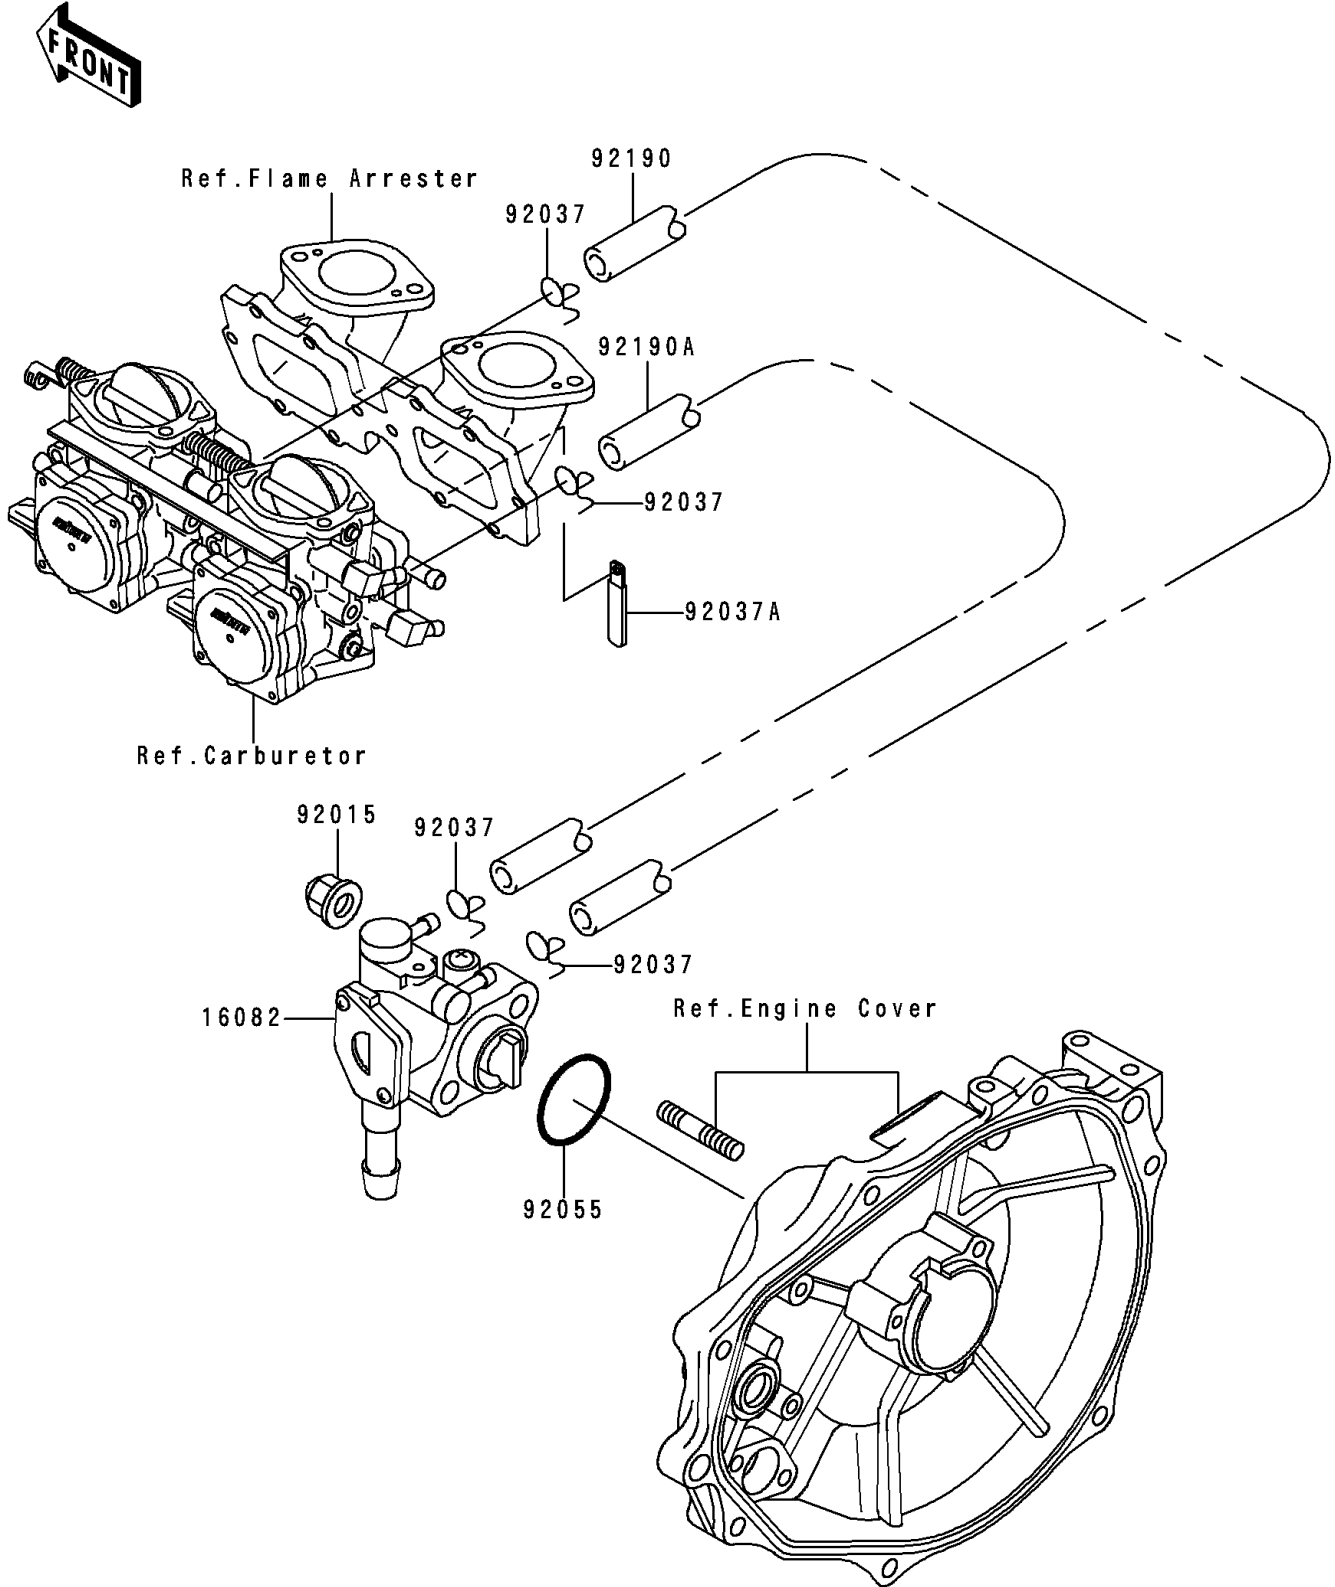

# 1998 Xi Sport PARTS DIAGRAM

Oil Pump

E1710

# 1998 Xi Sport PARTS LIST

## Oil Pump

ITEM NAME	PART NUMBER	QUANTITY
PUMP-ASSY-OIL (Ref # 16082)	16082-3713	1
NUT,CAP,6MM (Ref # 92015)	92015-1385	2
CLAMP (Ref # 92037)	92037-3722	4
CLAMP,L=100 (Ref # 92037A)	92037-3736	2
RING-O,19.5X1.5 (Ref # 92055)	92055-055	1
TUBE,3X6X420 (Ref # 92190)	92190-3945	1
TUBE,RR,CARBURETOR (Ref # 92190A)	92190-3967	1