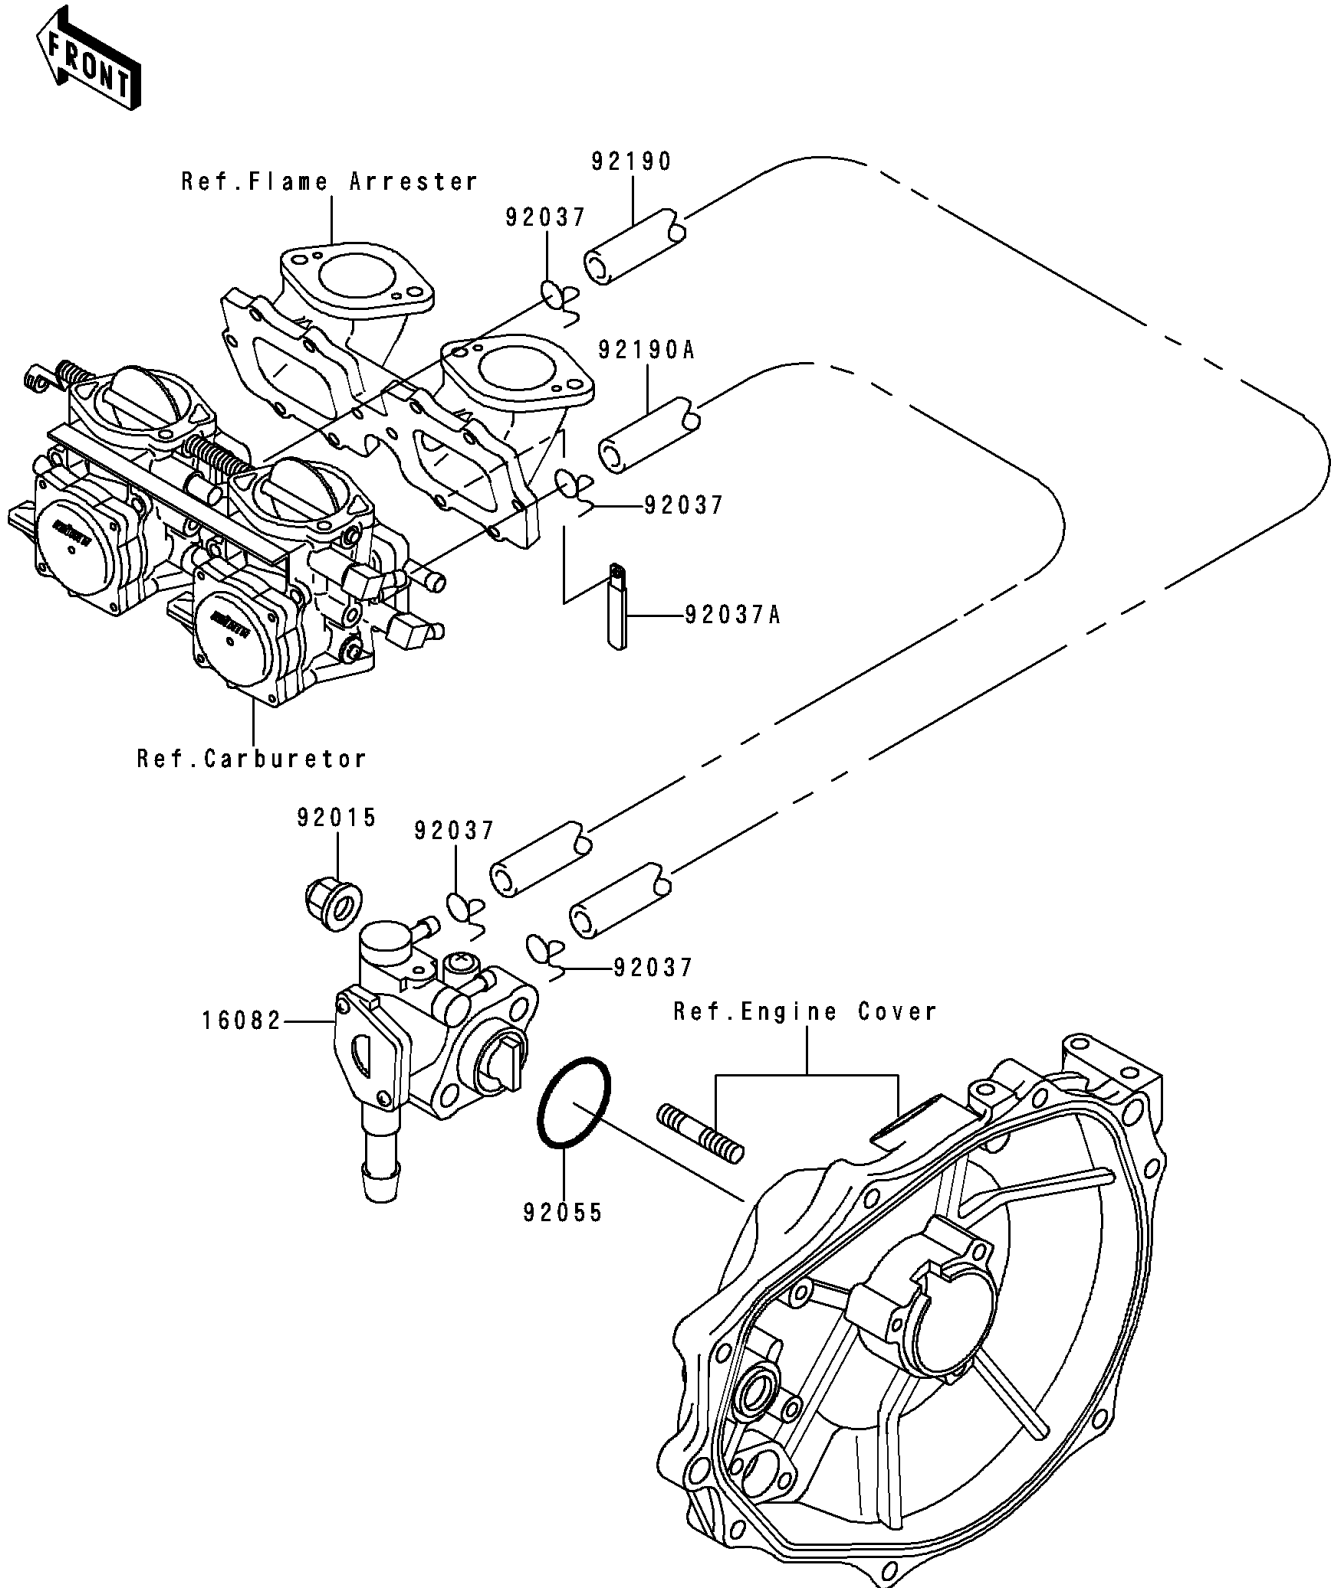

# 1998 Xi Sport PARTS DIAGRAM

Oil Pump

E1710

# 1998 Xi Sport PARTS LIST

## Oil Pump

ITEM NAME	PART NUMBER	QUANTITY
PUMP-ASSY-OIL (Ref # 16082)	16082-3713	1
NUT,CAP,6MM (Ref # 92015)	92015-1385	2
CLAMP (Ref # 92037)	92037-3722	4
CLAMP,L=100 (Ref # 92037A)	92037-3736	2
RING-O,19.5X1.5 (Ref # 92055)	92055-055	1
TUBE,3X6X420 (Ref # 92190)	92190-3945	1
TUBE,RR,CARBURETOR (Ref # 92190A)	92190-3967	1