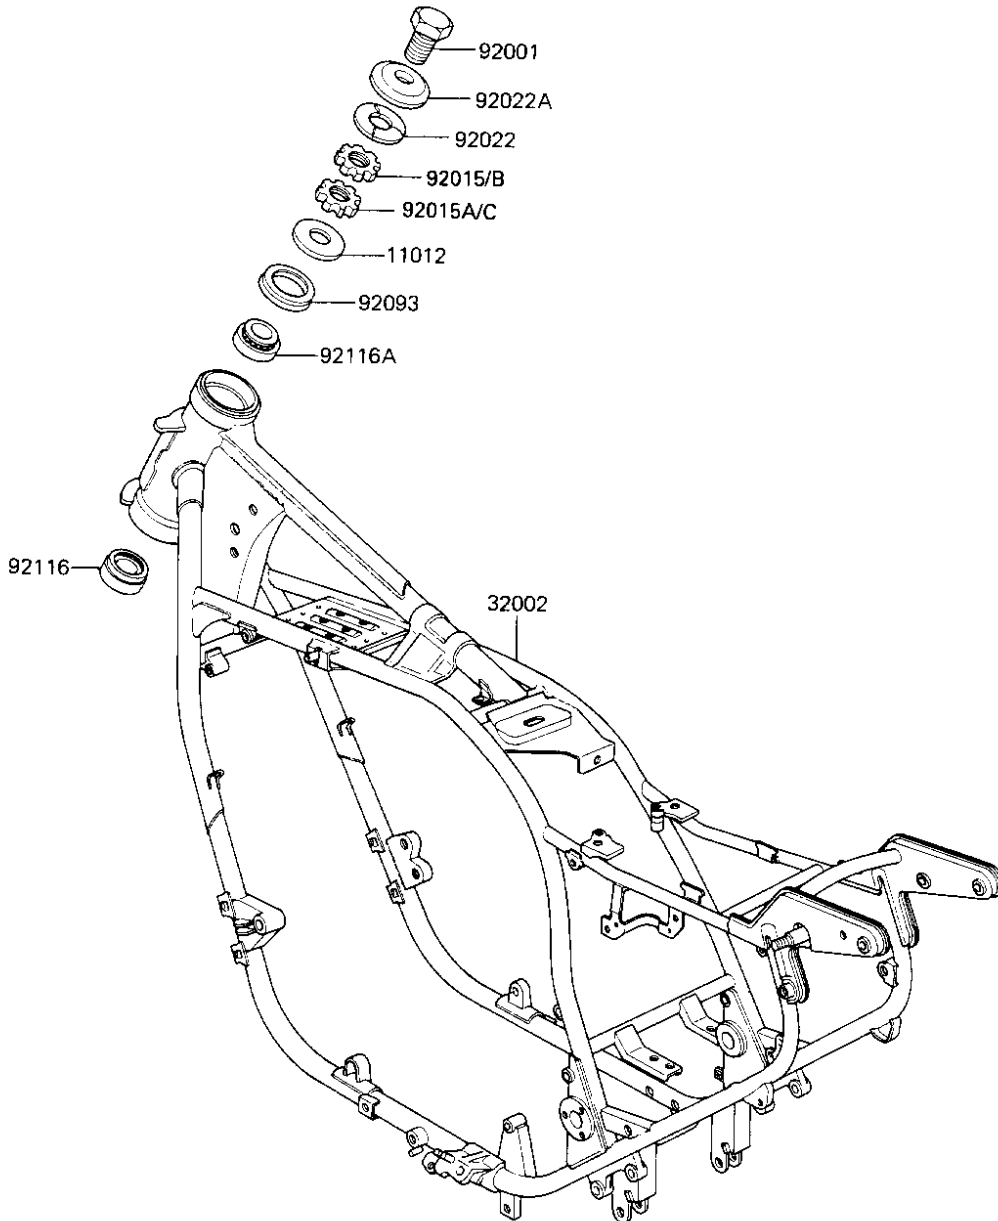

1985 Voyager

PARTS DIAGRAM

FRAME

F2120-0227

**Re
No**

1
3
9
9
9
9
9
9
9
9
9
9

1985 Voyager

PARTS LIST

FRAME

Kawasaki

Let the Good Times Roll®

ITEM NAME	PART NUMBER	QUANTITY
CAP,STEERING (Ref # 11012)	11012-1206	1
FRAME-COMP (Ref # 32002)	32002-1585	1
BOLT,STEERG STEM HEAD (Ref # 92001)	92007-031	1
NUT,28MM,T=6 (Ref # 92015B)	92015-1417	1
NUT,28MM,T=8.5 (Ref # 92015C)	92015-1418	1
WASHER,WAVE (Ref # 92022)	46100-003	1
WASHER,STEERG STM HD (Ref # 92022A)	92022-230	1
SEAL,STEERING (Ref # 92093)	92093-1070	1
BEARING,ROLLER,32006 (Ref # 92116)	92116-1008	1
BRG,ROLLER,HR320/28XJ (Ref # 92116A)	92116-1009	1