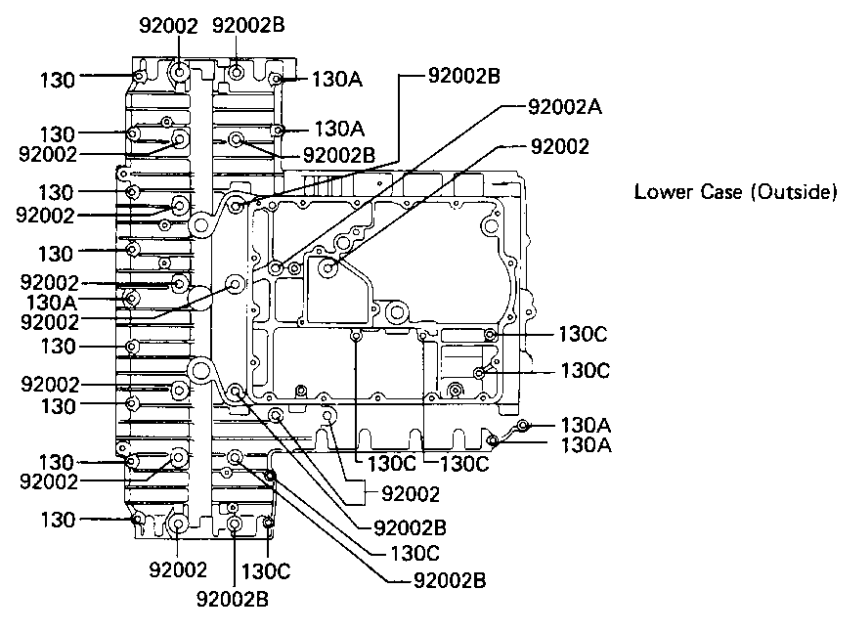

1985 Voyager

PARTS DIAGRAM

CRANKCASE BOLT PATTERN

Re	No
9	
9	
9	

1985 Voyager

PARTS LIST

CRANKCASE BOLT PATTERN

ITEM NAME	PART NUMBER	QUANTITY
BOLT,8X95 (Ref # 92002)	92002-1077	11
BOLT,8X130 (Ref # 92002A)	92002-1272	1
BOLT,8X105 (Ref # 92002B)	92002-1274	6
BOLT-FLANGED (Ref # 130)	130Y0640	10
BOLT-FLANGED (Ref # 130A)	130Y0650	7
BOLT-FLANGED (Ref # 130B)	130Y0665	2
BOLT-FLANGED (Ref # 130C)	130Y0685	10