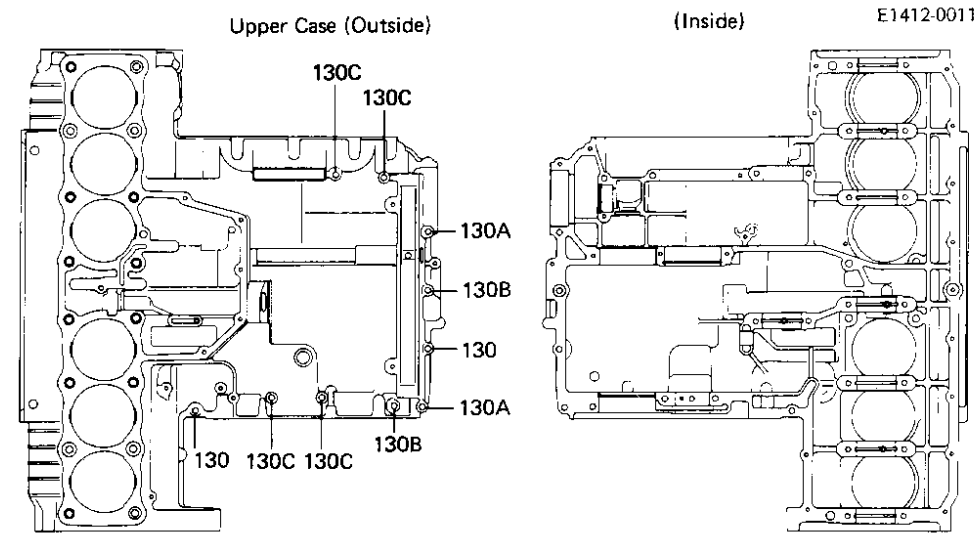

1985 Voyager

PARTS DIAGRAM

CRANKCASE BOLT PATTERN

Re	No
9	
9	
9	

1985 Voyager

PARTS LIST

CRANKCASE BOLT PATTERN

ITEM NAME	PART NUMBER	QUANTITY
BOLT,8X95 (Ref # 92002)	92002-1077	11
BOLT,8X130 (Ref # 92002A)	92002-1272	1
BOLT,8X105 (Ref # 92002B)	92002-1274	6
BOLT-FLANGED (Ref # 130)	130Y0640	10
BOLT-FLANGED (Ref # 130A)	130Y0650	7
BOLT-FLANGED (Ref # 130B)	130Y0665	2
BOLT-FLANGED (Ref # 130C)	130Y0685	10