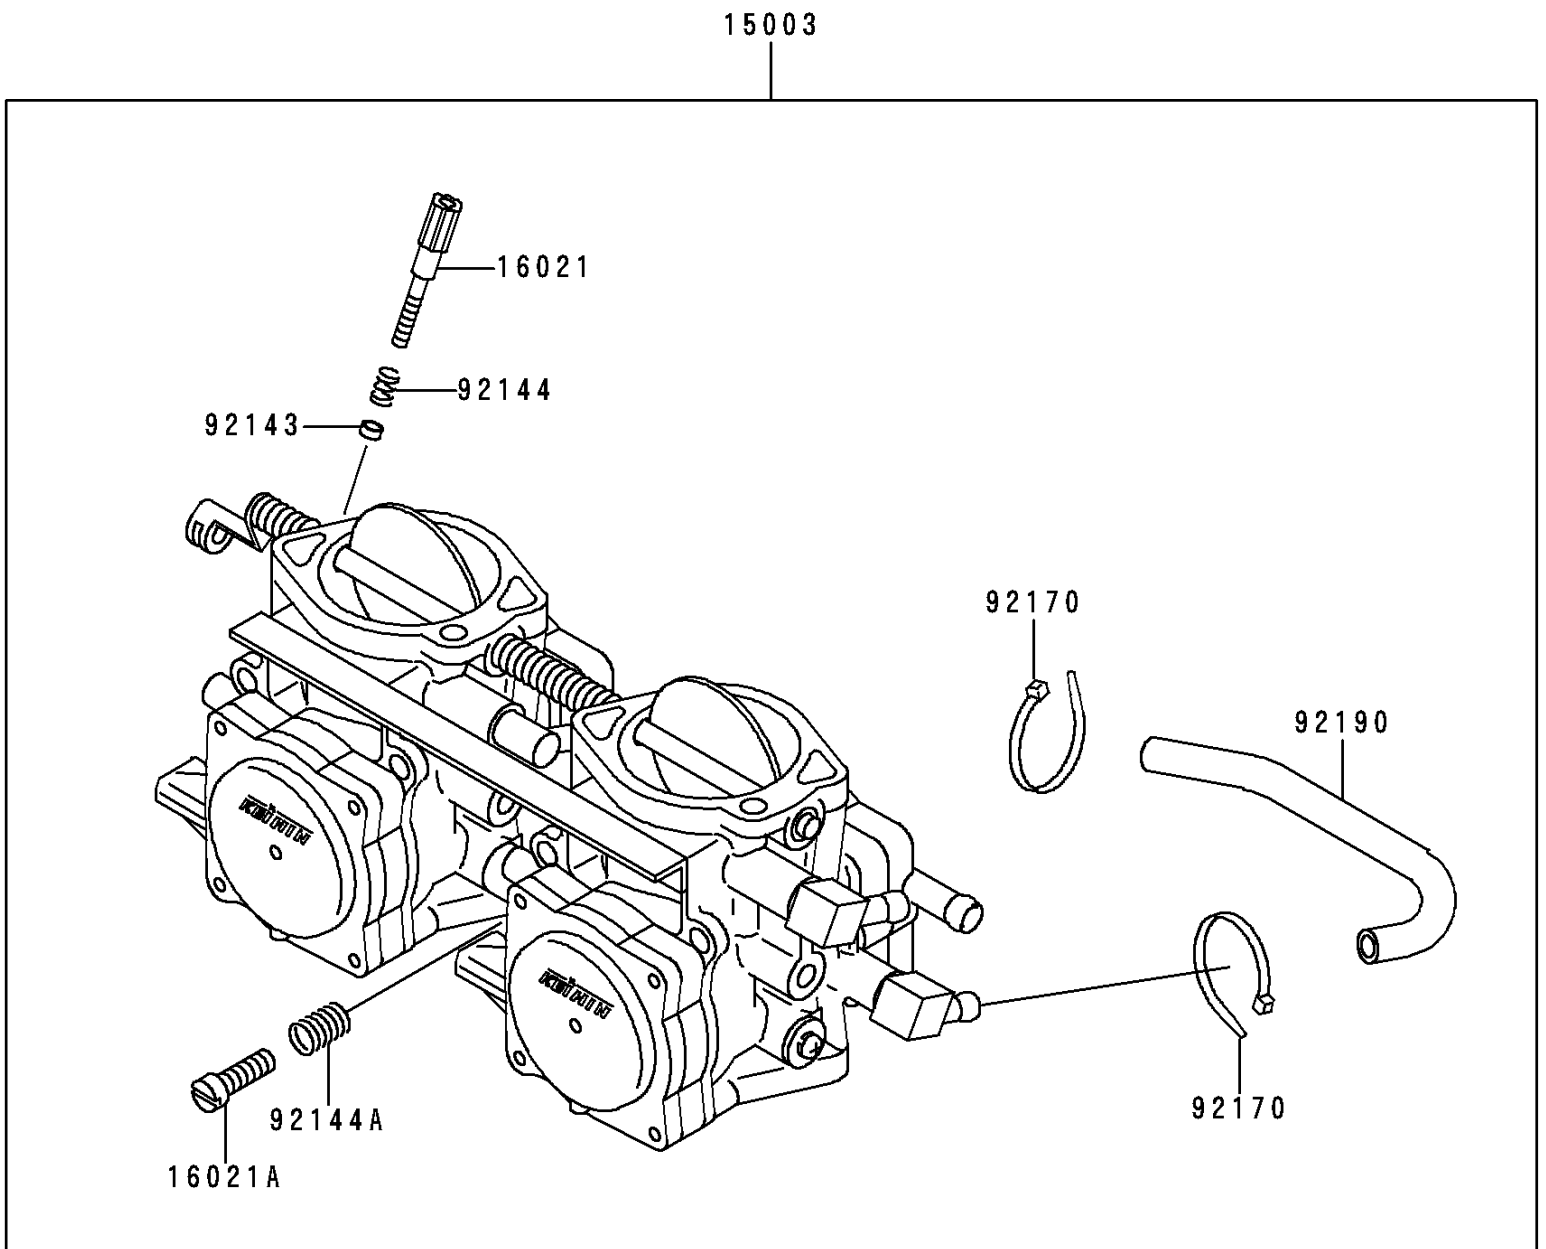

# 1998 Xi Sport PARTS DIAGRAM

Carburetor

E1611

## 1998 Xi Sport PARTS LIST

### Carburetor

ITEM NAME	PART NUMBER	QUANTITY
CARBURETOR-ASSY (Ref # 15003)	15003-3708	1
SCREW-THROTTLE STOP (Ref # 16021)	16021-3702	1
SCREW-THROTTLE STOP (Ref # 16021A)	16021-3704	1
COLLAR,THROTTLE STOP SCREW (Ref # 92143)	92143-3709	1
SPRING,THROTTLE STOP SCREW (Ref # 92144)	92144-3706	1
SPRING,THROTTLE STOP SCREW (Ref # 92144A)	92144-3745	1
CLAMP,TUBE (Ref # 92170)	92170-3740	2
TUBE,5.3X10.5X180 (Ref # 92190)	92190-3910	1