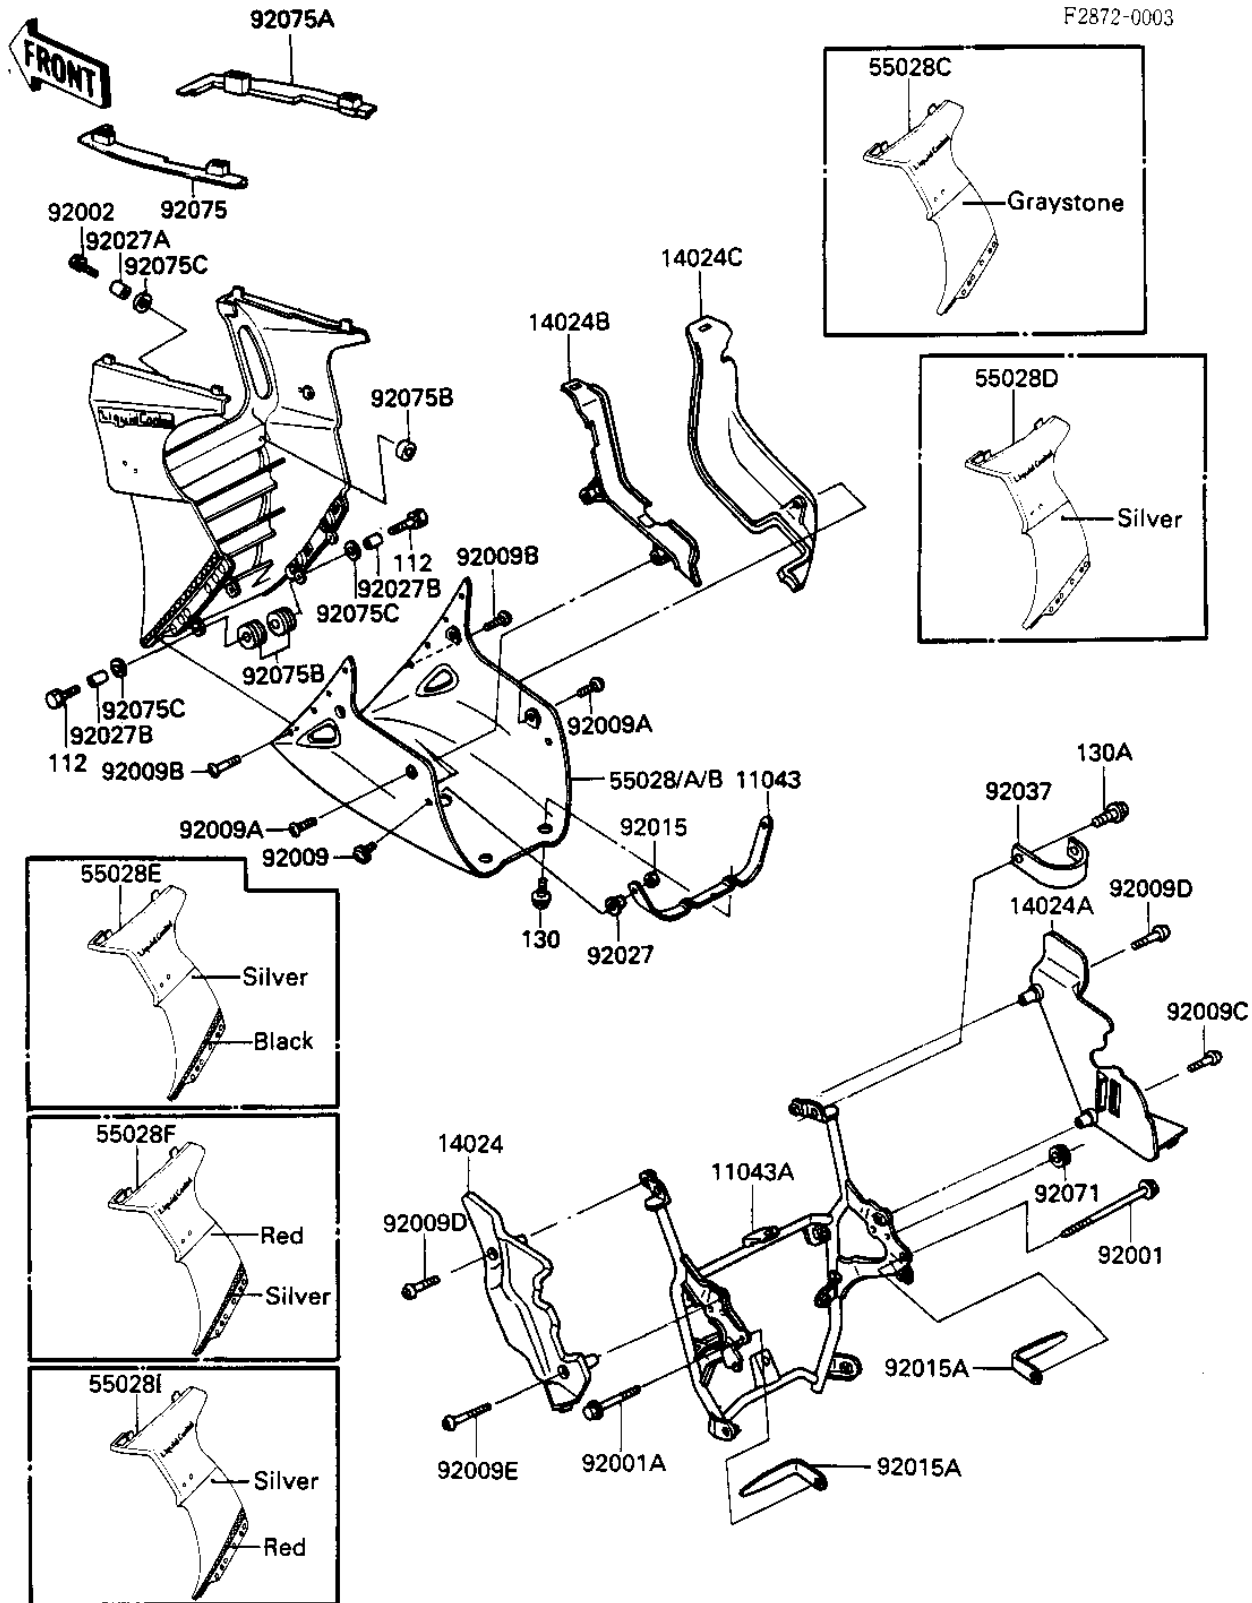

## 1985 Ninja® PARTS DIAGRAM FAIRING LOWERS

F2872-0003

## 1985 Ninja® PARTS LIST

### FAIRING LOWERES

ITEM NAME	PART NUMBER	QUANTITY
BRACKET,COWLING,LWR (Ref # 11043)	11043-1632	1
BRACKET,COWLING,LWR (Ref # 11043A)	11043-1873	1
COVER (Ref # 14024)	14025-1893	1
COVER (Ref # 14024A)	14025-1894	1
COVER (Ref # 14024B)	14025-1896	1
COVER (Ref # 14024C)	14025-1897	1
COWLING,LWR,F.RED (Ref # 55028)	55028-1072-B1	1
COWLING,LWR,L.P.BLUE (Canada) (Ref # 55028B)	55028-1072-M4	1
COWLING,CNT,F.RED (Ref # 55028F)	55028-5080-B1	1
COWLING,CNT,G.SILVER (Canada) (Ref # 55028I)	55028-5093-F2	1
BOLT,FLANGED,10X60 (Ref # 92001)	92001-1617	1
BOLT,FLANGED,10X41,BL (Ref # 92001A)	92001-1844	1
BOLT-FLANGED,6X25 (Ref # 92002)	130J0625	1
SCREW (Ref # 92009)	92009-1664	1
SCREW (Ref # 92009A)	92009-1654	1
SCREW (Ref # 92009B)	92009-1663	1
SCREW,6X35 (Ref # 92009C)	92009-1351	1
SCREW,6X40 (Ref # 92009D)	92009-1352	1
SCREW,6X55 (Ref # 92009E)	92009-1353	1
NUT,LOCK,FLANGED,6MM (Ref # 92015)	92015-1339	1
NUT (Ref # 92015A)	92015-1478	1
COLLAR,FRONT FENDER (Ref # 92027)	92027-1166	1
COLLAR,L=13.1,BLACK (Ref # 92027A)	92027-1450	1
COLLAR (Ref # 92027B)	92027-251	1
CLAMP,HARNESS (Ref # 92037)	92037-113	1
GROMMET (Ref # 92071)	92071-024	1
DAMPER (Ref # 92075)	92075-1645	1
DAMPER (Ref # 92075A)	92075-1646	1
RUBBER,FENDER COVER (Ref # 92075B)	92075-174	1

### FAIRING LOWERES

ITEM NAME	PART NUMBER	QUANTITY
DAMPER RUBBER (Ref # 92075C)	92075-175	1
BOLT-UPSET (Ref # 112)	112G0625	1
BOLT,FLANGED,6X10 (Ref # 130)	130B0610	1
BOLT,FLANGE (Ref # 130A)	130B0812	1