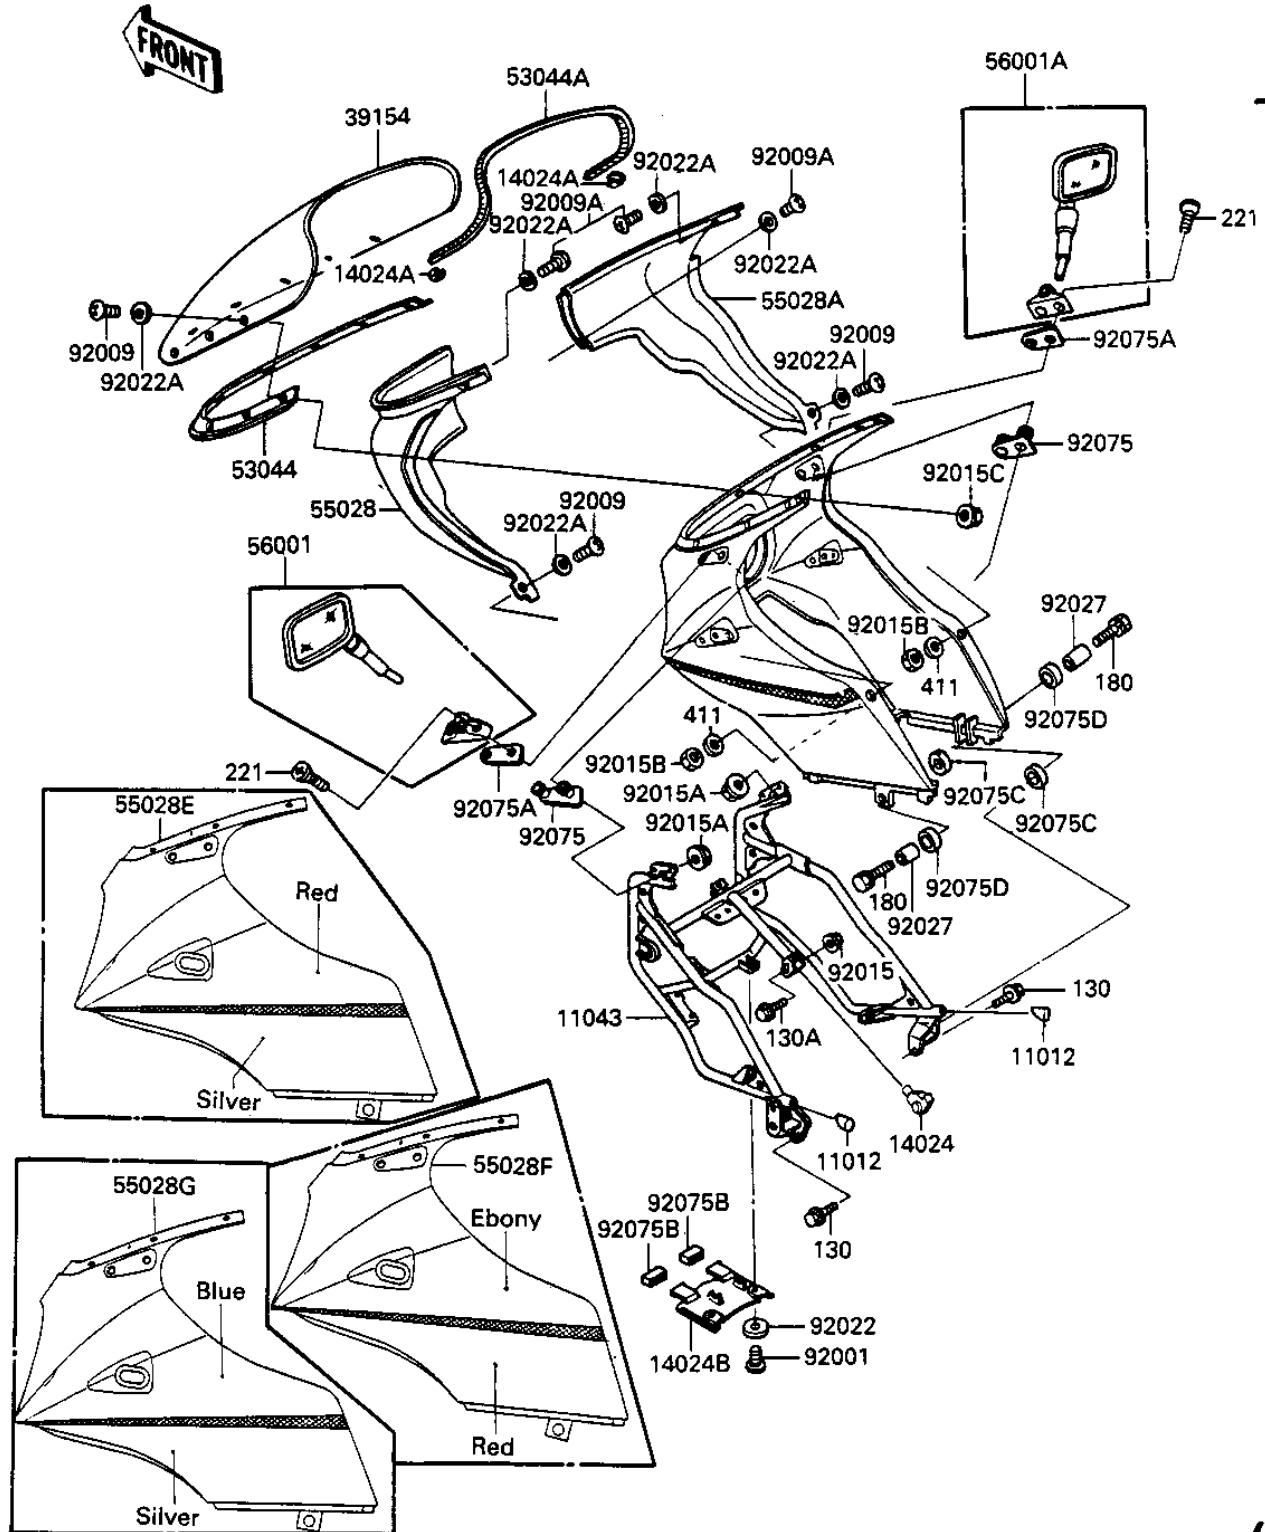

## 1985 Ninja® PARTS DIAGRAM FAIRING (ZX900A-2)

F2871-0043

## 1985 Ninja® PARTS LIST

FAIRING (ZX900A-2)

ITEM NAME	PART NUMBER	QUANTITY
CAP,COWLING BRACKET (Ref # 11012)	11012-1401	1
BRACKET,COWLING BODY (Ref # 11043)	11043-1452	1
COVER,COWLING BRACKET (Ref # 14024)	14025-1718	1
COVER,WINDSHIELD END (Ref # 14024A)	14025-1756	1
COVER (Ref # 14024B)	14025-1823	1
WINDSHIELD (Ref # 39154)	39154-1091	1
TRIM,WINDSHIELD (Ref # 53044)	53044-1119	1
TRIM,COWLING (Ref # 53044A)	53044-1120	1
COWLING,UPP,INNER,LH (Ref # 55028)	55028-1066	1
COWLING,UPP,INNER,RH (Ref # 55028A)	55028-5068	1
COWLING,UPP,RED/SILVE (Ref # 55028E)	55028-5069-M7	1
COWLING,UPP,OUTER,EBN (Ref # 55028F)	55028-5078-J3	1
COWLING,UPP,OUTER,BLUE/SI (Can (Ref # 55028G)	55028-5089-L8	1
MIRROR-ASSY,LH (Ref # 56001)	56001-1219	1
MIRROR-ASSY,RH (Ref # 56001A)	56001-1220	1
BOLT,6X14 (Ref # 92001)	92001-1782	1
SCREW (Ref # 92009)	92009-1654	1
SCREW (Ref # 92009A)	92009-1651	1
NUT,FLANGED,8MM (Ref # 92015)	92015-1408	1
NUT-6MM (Ref # 92015A)	92015-1078	1
NUT,FLANGED,5MM (Ref # 92015B)	92015-1259	1
NUT,5MM,COWLING (Ref # 92015C)	92015-1343	1
WASHER,6.5X16X2 (Ref # 92022)	92022-1342	1
WASHER,NYLON,5.3X11.5 (Ref # 92022A)	92022-1521	1
COLLAR (Ref # 92027)	92027-251	1
DAMPER,MIRROR (Ref # 92075)	92075-1492	1
DAMPER,MIRROR (Ref # 92075A)	92075-1500	1
DAMPER,COWLING (Ref # 92075B)	92075-1602	1
UNAVAILABLE IN PRICE BOOK (Ref # 92075C)	92075-471	1

## 1985 Ninja® PARTS LIST

FAIRING (ZX900A-2)

ITEM NAME	PART NUMBER	QUANTITY
DAMPER RUBBER (Ref # 92075D)	92075-175	1
BOLT-FLANGED (Ref # 130)	130J0812	1
BOLT-FLANGED,8X30 (Ref # 130A)	130J0830	1
BOLT-UPSET-WS,6X25 (Ref # 180)	180B0625	1
SCREW-CSK-CROS,6X30 (Ref # 221)	221C0630	1
WASHER PLAIN 5MM (Ref # 411)	411B0500	1