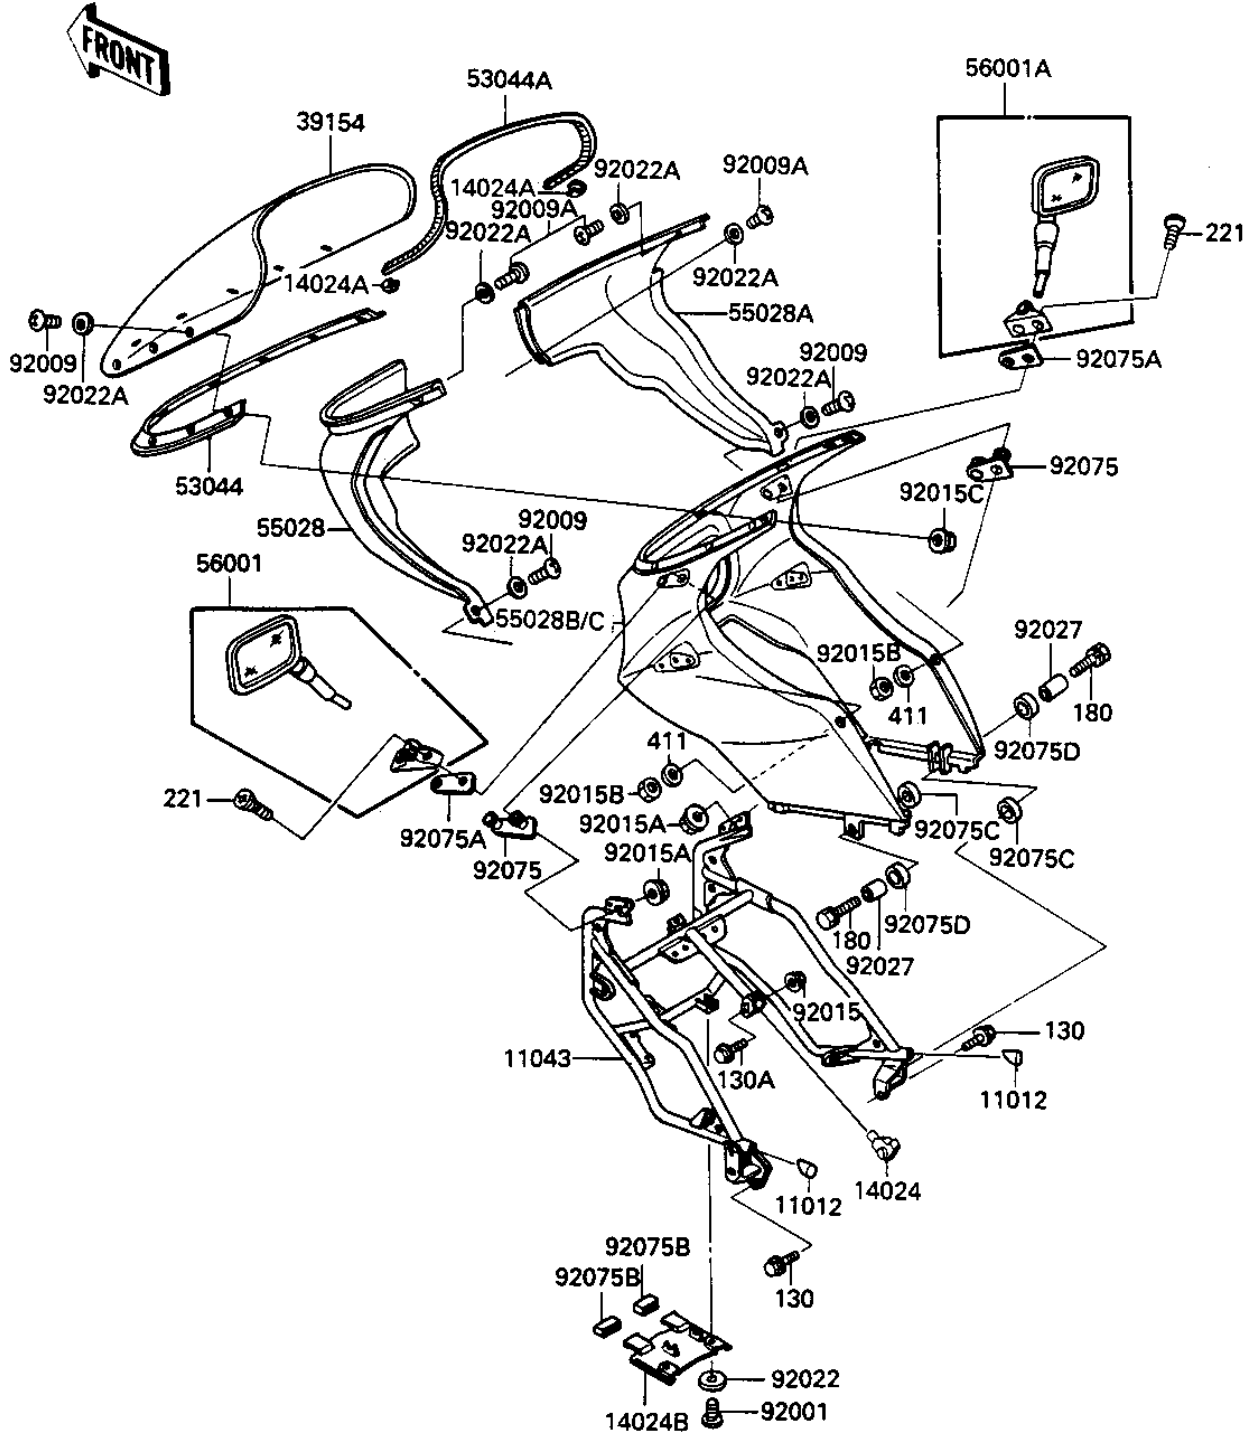

1985 Ninja® PARTS DIAGRAM

FAIRING (ZX900A-1)

F2871-0043

1985 Ninja® PARTS LIST

FAIRING (ZX900A-1)

ITEM NAME	PART NUMBER	QUANTITY
CAP,COWLING BRACKET (Ref # 11012)	11012-1401	1
BRACKET,COWLING BODY (Ref # 11043)	11043-1452	1
COVER,COWLING BRACKET (Ref # 14024)	14025-1718	1
COVER,WINDSHIELD END (Ref # 14024A)	14025-1756	1
COVER (Ref # 14024B)	14025-1823	1
WINDSHIELD (Ref # 39154)	39154-1091	1
TRIM,WINDSHIELD (Ref # 53044)	53044-1119	1
TRIM,COWLING (Ref # 53044A)	53044-1120	1
COWLING,UPP,INNER,LH (Ref # 55028)	55028-1066	1
COWLING,UPP,INNER,RH (Ref # 55028A)	55028-5068	1
COWLING,UPP,OUTER,F.R (Ref # 55028B)	55028-5049-B1	1
COWLING,UPP,OUTER,L.P.BLU (Can (Ref # 55028C)	55028-5051-M4	1
MIRROR-ASSY,LH (Ref # 56001)	56001-1219	1
MIRROR-ASSY,RH (Ref # 56001A)	56001-1220	1
BOLT,6X14 (Ref # 92001)	92001-1782	1
SCREW (Ref # 92009)	92009-1654	1
SCREW (Ref # 92009A)	92009-1651	1
NUT,FLANGED,8MM (Ref # 92015)	92015-1408	1
NUT-6MM (Ref # 92015A)	92015-1078	1
NUT,FLANGED,5MM (Ref # 92015B)	92015-1259	1
NUT,5MM,COWLING (Ref # 92015C)	92015-1343	1
WASHER,6.5X16X2 (Ref # 92022)	92022-1342	1
WASHER,NYLON,5.3X11.5 (Ref # 92022A)	92022-1521	1
COLLAR (Ref # 92027)	92027-251	1
DAMPER,MIRROR (Ref # 92075)	92075-1492	1
DAMPER,MIRROR (Ref # 92075A)	92075-1500	1
DAMPER,COWLING (Ref # 92075B)	92075-1602	1
RUBBER,FENDER COVER (Ref # 92075C)	92075-174	1
DAMPER RUBBER (Ref # 92075D)	92075-175	1

1985 Ninja® PARTS LIST

FAIRING (ZX900A-1)

ITEM NAME	PART NUMBER	QUANTITY
BOLT-FLANGED (Ref # 130)	130J0812	1
BOLT-FLANGED,8X30 (Ref # 130A)	130J0830	1
BOLT-UPSET-WS,6X25 (Ref # 180)	180B0625	1
SCREW-CSK-CROS,6X30 (Ref # 221)	221C0630	1
WASHER PLAIN 5MM (Ref # 411)	411B0500	1