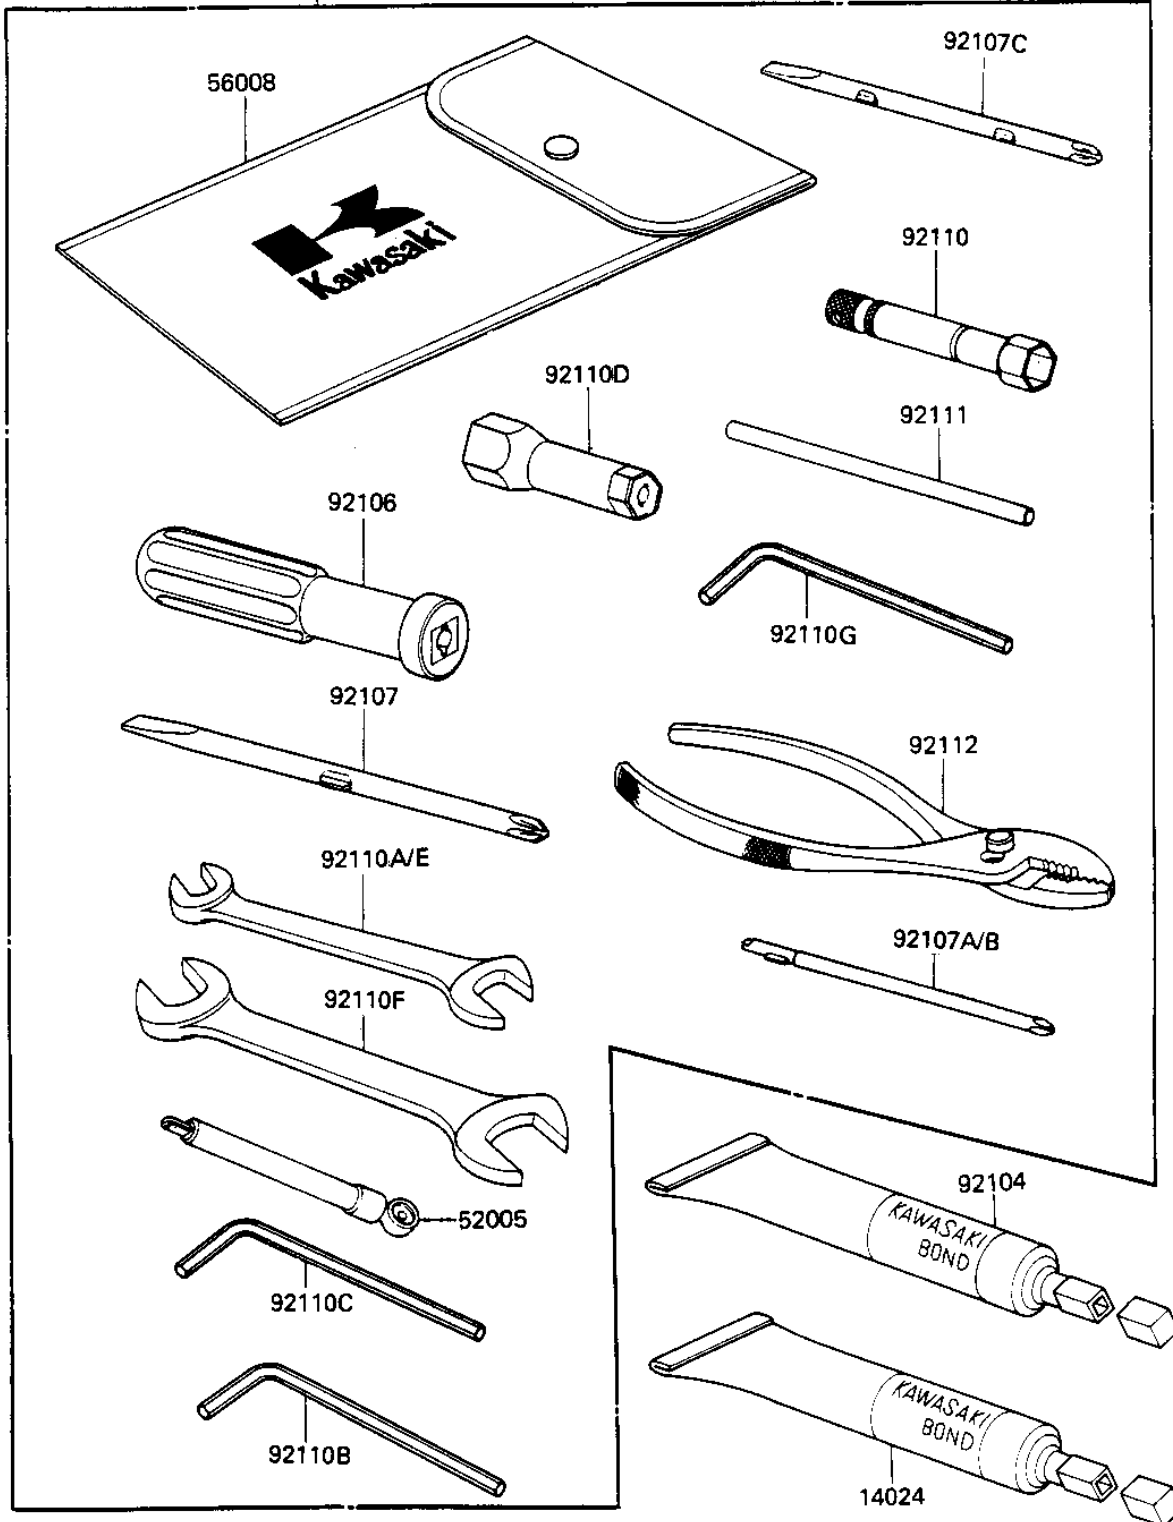

## 1985 Ninja® PARTS DIAGRAM

OWNER TOOLS

56007/A

F2810-0170

## 1985 Ninja® PARTS LIST

### OWNER TOOLS

ITEM NAME	PART NUMBER	QUANTITY
BOND,#10 (Ref # 14024)	56019-120	1
GAUGE,AIR,3.5KG/CM2 (Ref # 52005)	52005-1031	1
TOOLKIT (Ref # 56007A)	56007-1304	1
BAG,TOOLKIT (Ref # 56008)	56008-1019	1
GASKET-LIQUID,BLACK (Ref # 92104)	92104-1003	1
SCREW DRIVER #3 PHLIP (Ref # 92107A)	92107-005	1
92107-1052 (Canada) (Ref # 92107C)	92107-1051	1
TOOL-WRENCH,ALLEN,12M (Ref # 92110B)	92110-1104	1
TOOL-WRENCH,ALLEN,8MM (Ref # 92110C)	92110-1108	1
TOOL-WRENCH (Ref # 92110D)	92110-1112	1
TOOL-WRENCH,OPEN END, (Ref # 92110E)	92110-1152	1
TOOL-WRENCH,OPEN END, (Ref # 92110F)	92110-1153	1
WRENCH,ALLEN,6MM (Ref # 92110G)	92127-003	1
PLIERS,160MM (Ref # 92112)	92112-003	1