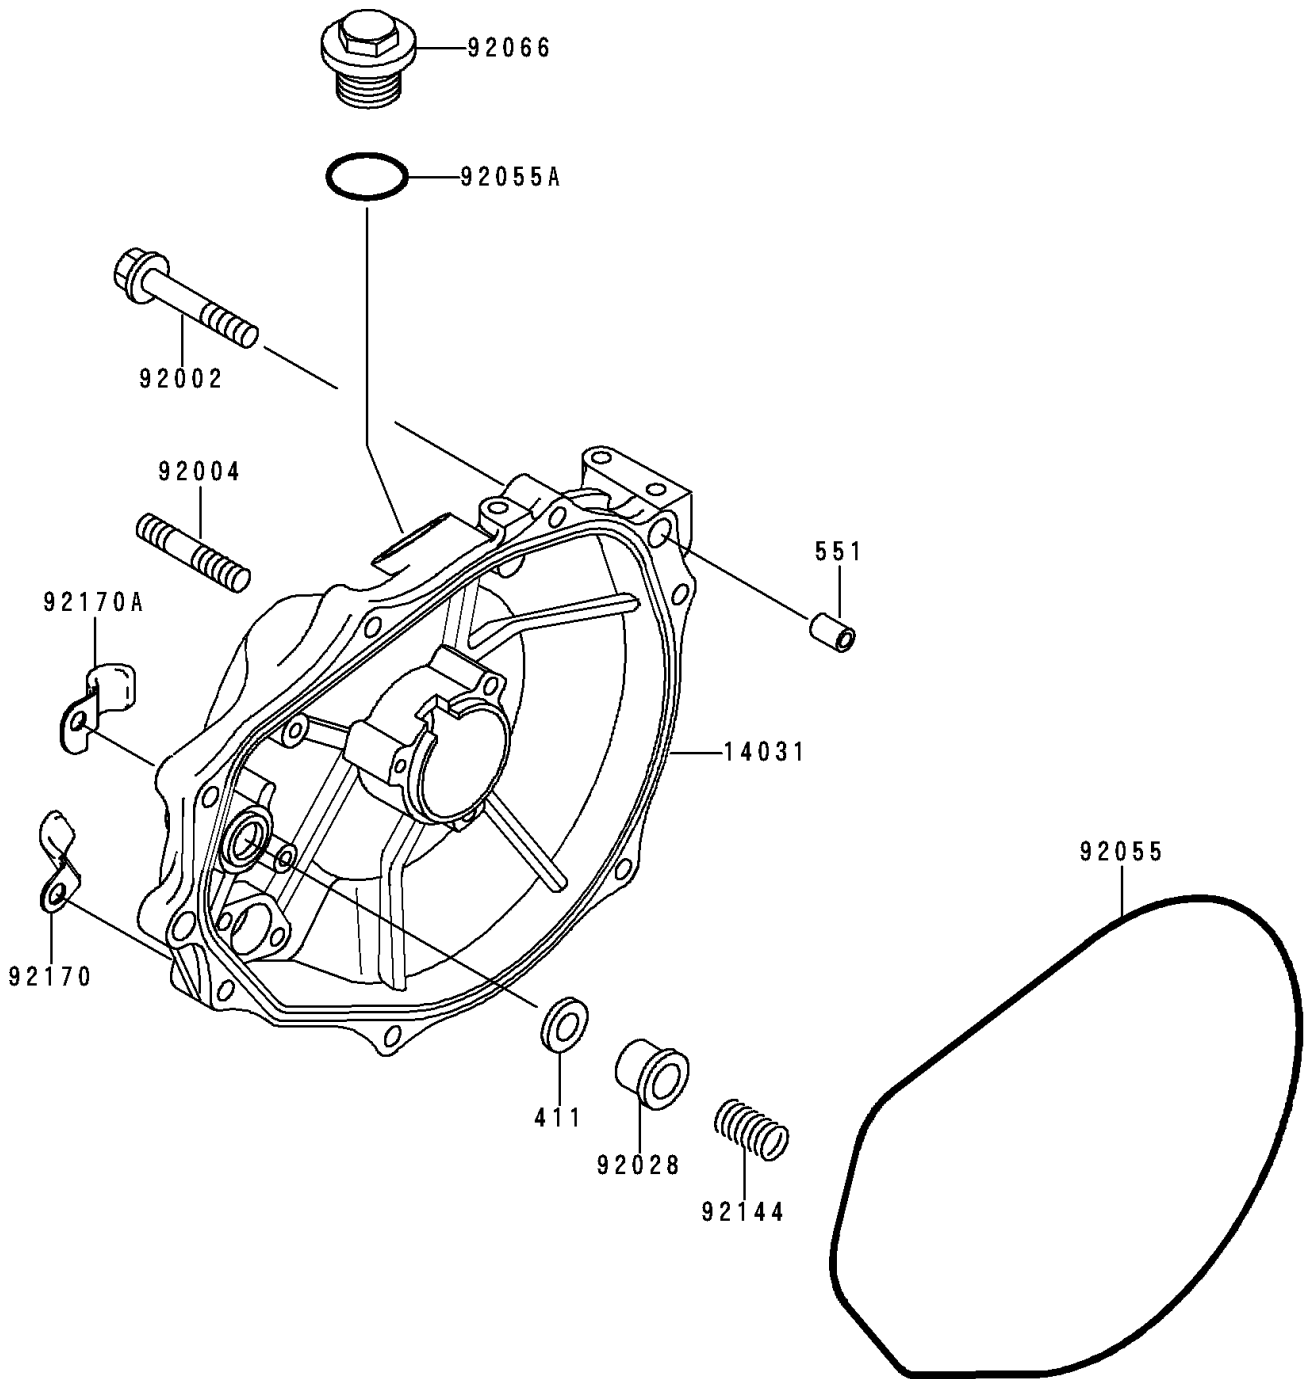

# 1998 Xi Sport PARTS DIAGRAM

Engine Cover(s)

E1431

# 1998 Xi Sport PARTS LIST

## Engine Cover(s)

ITEM NAME	PART NUMBER	QUANTITY
WASHER-PLAIN,5MM (Ref # 411)	411S0500	1
PIN-DOWEL (Ref # 551)	551R0812	2
COVER-GENERATOR (Ref # 14031)	14031-3721	1
BOLT,6X30 (Ref # 92002)	92002-3726	7
STUD (Ref # 92004)	92004-3710	2
BUSHING (Ref # 92028)	92028-3718	1
RING-O,GENERATOR COVER (Ref # 92055)	92055-3712	1
RING-O (Ref # 92055A)	92055-515	1
PLUG (Ref # 92066)	92066-3739	1
SPRING (Ref # 92144)	92144-3728	1
CLAMP (Ref # 92170)	92170-3735	1
CLAMP (Ref # 92170A)	92170-3736	1