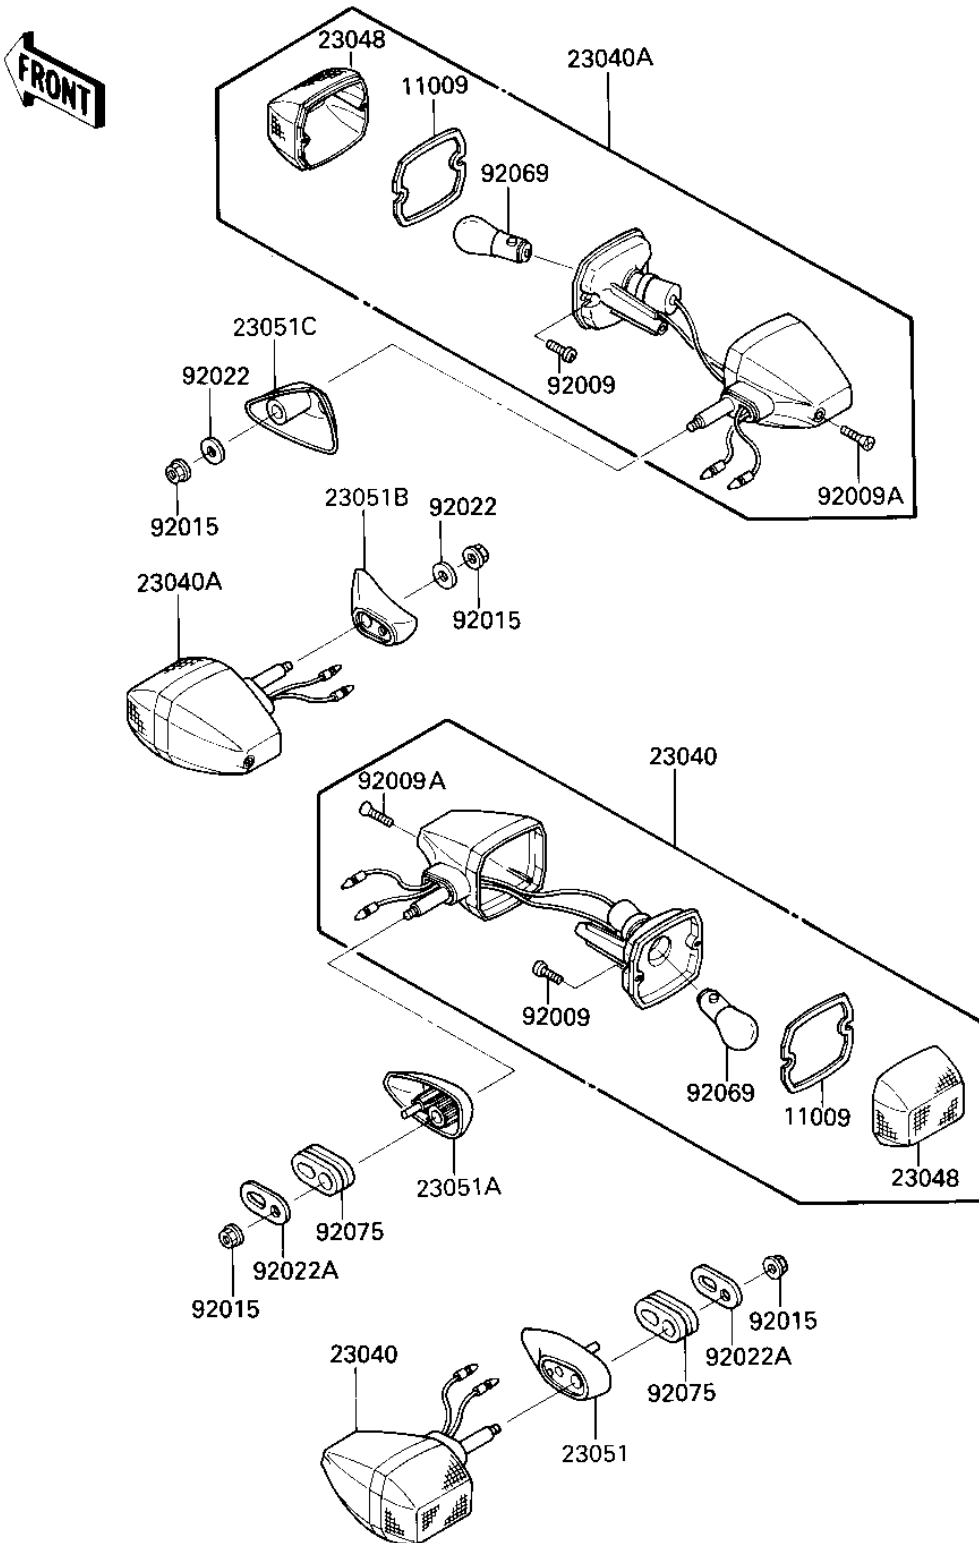

1985 Ninja® PARTS DIAGRAM

TURN SIGNALS

F2730-0137

1985 Ninja® PARTS LIST

TURN SIGNALS

ITEM NAME	PART NUMBER	QUANTITY
GASKET,SIGNAL LAMP (Ref # 11009)	11009-1402	1
LAMP-SIGNAL,RR (Ref # 23040)	23040-1102	1
LAMP-SIGNAL,FR (Ref # 23040A)	23040-1105	1
LENS-SIGNAL LAMP (Ref # 23048)	23048-1054	1
BRACKET-SIGNAL LAMP,R (Ref # 23051)	23051-1155	1
BRACKET-SIGNAL LAMP,R (Ref # 23051A)	23051-1156	1
BRACKET-SIGNAL LAMP,F (Ref # 23051B)	23051-1174	1
BRACKET-SIGNAL LAMP,F (Ref # 23051C)	23051-1175	1
SCREW,TAPPING,3X16 (Ref # 92009)	92009-1115	1
SCREW,4X20 (Ref # 92009A)	92009-1304	1
NUT-6MM (Ref # 92015)	92015-1078	1
WASHER 6.5X20X1.6T (Ref # 92022)	92022-125	1
WASHER,SIGNAL LAMP FI (Ref # 92022A)	92022-1604	1
BULB 12V 32CP (Ref # 92069)	92069-055	1
DAMPER,SIGNAL LAMP FI (Ref # 92075)	92075-1606	1