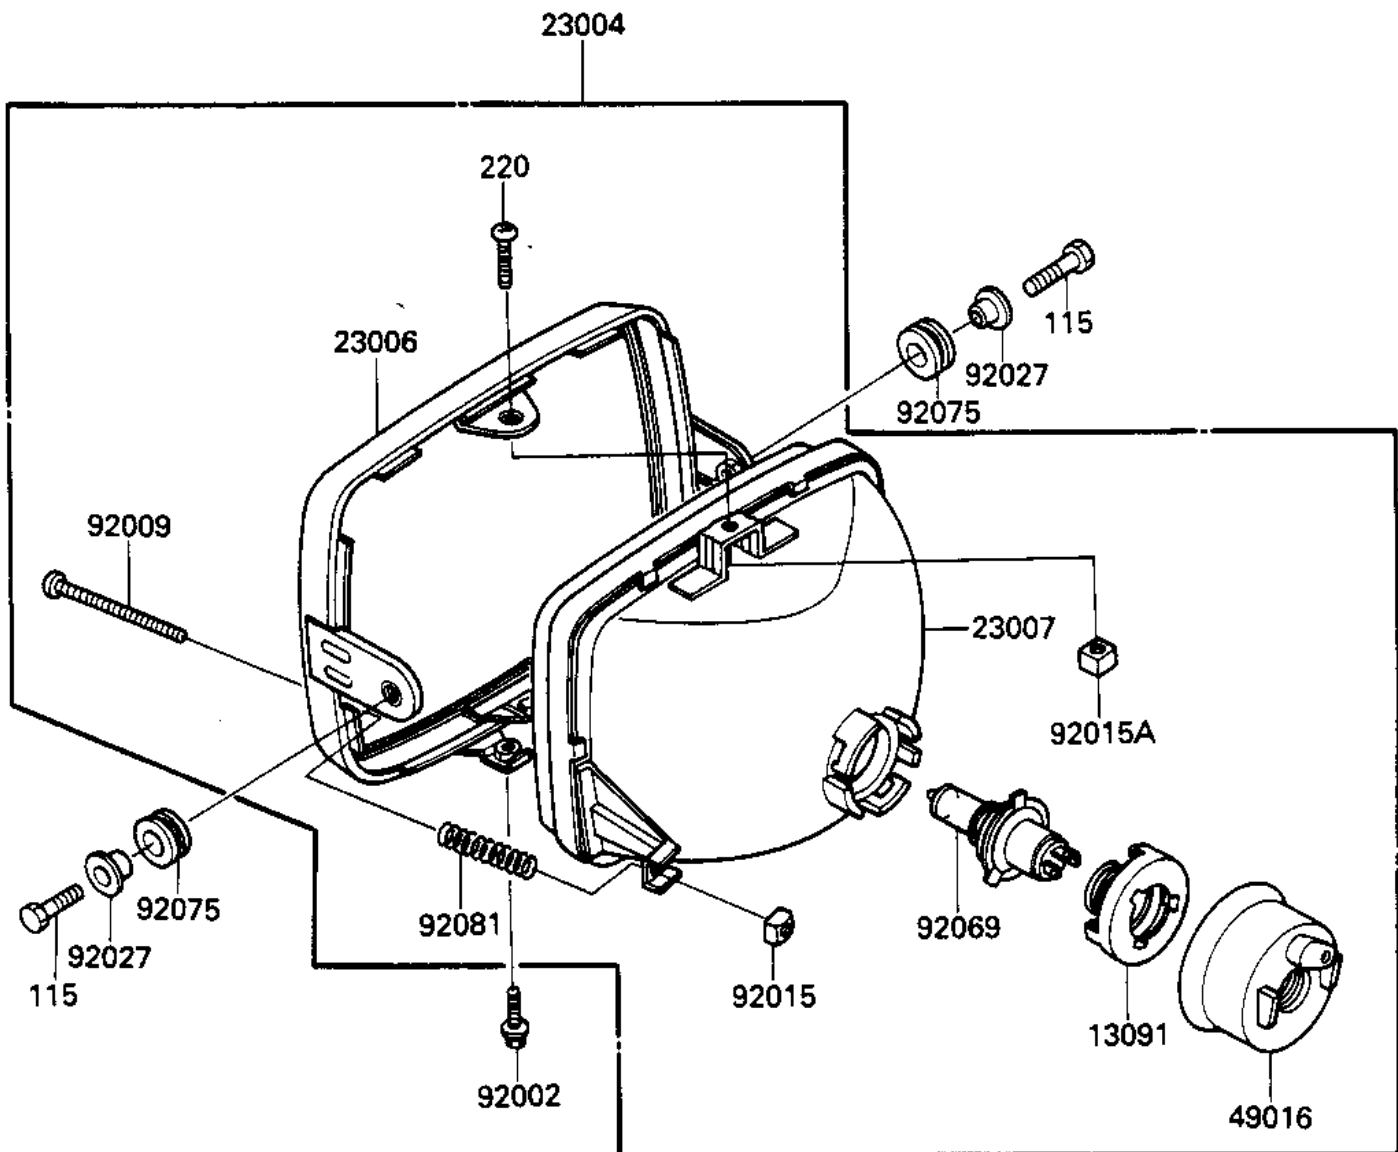

## 1985 Ninja® PARTS DIAGRAM HEADLIGHT

F2710-0230

## 1985 Ninja® PARTS LIST

### HEADLIGHT

ITEM NAME	PART NUMBER	QUANTITY
HOLDER,HEAD LAMP SOCK (Ref # 13091)	13091-1036	1
LAMP-HEAD (Ref # 23004)	23004-1164	1
RIM-LAMP (Ref # 23006)	23006-1054	1
LENS-COMP (Ref # 23007)	23007-1109	1
COVER,HEAD LAMP SOCKE (Ref # 49016)	49016-1023	1
BOLT (Ref # 92002)	92002-1350	1
SCREW,HEAD LAMP LENS (Ref # 92009)	92009-1047	1
NUT,4MM (Ref # 92015)	23020-018	1
NUT,5MM (Ref # 92015A)	92015-1157	1
COLLAR,FUEL TANK FITT (Ref # 92027)	92027-1134	1
BULB,12V-60/55W (Ref # 92069)	92069-1002	1
DAMPER (Ref # 92075)	92160-1007	1
SPRING,HEAD LAMP LENS (Ref # 92081)	92081-1103	1
BOLT-SMALL-UPSET 8X25 (Ref # 115)	115G0825	1
SCREW PAN HEAD 5X12 (Ref # 220)	220B0512	1