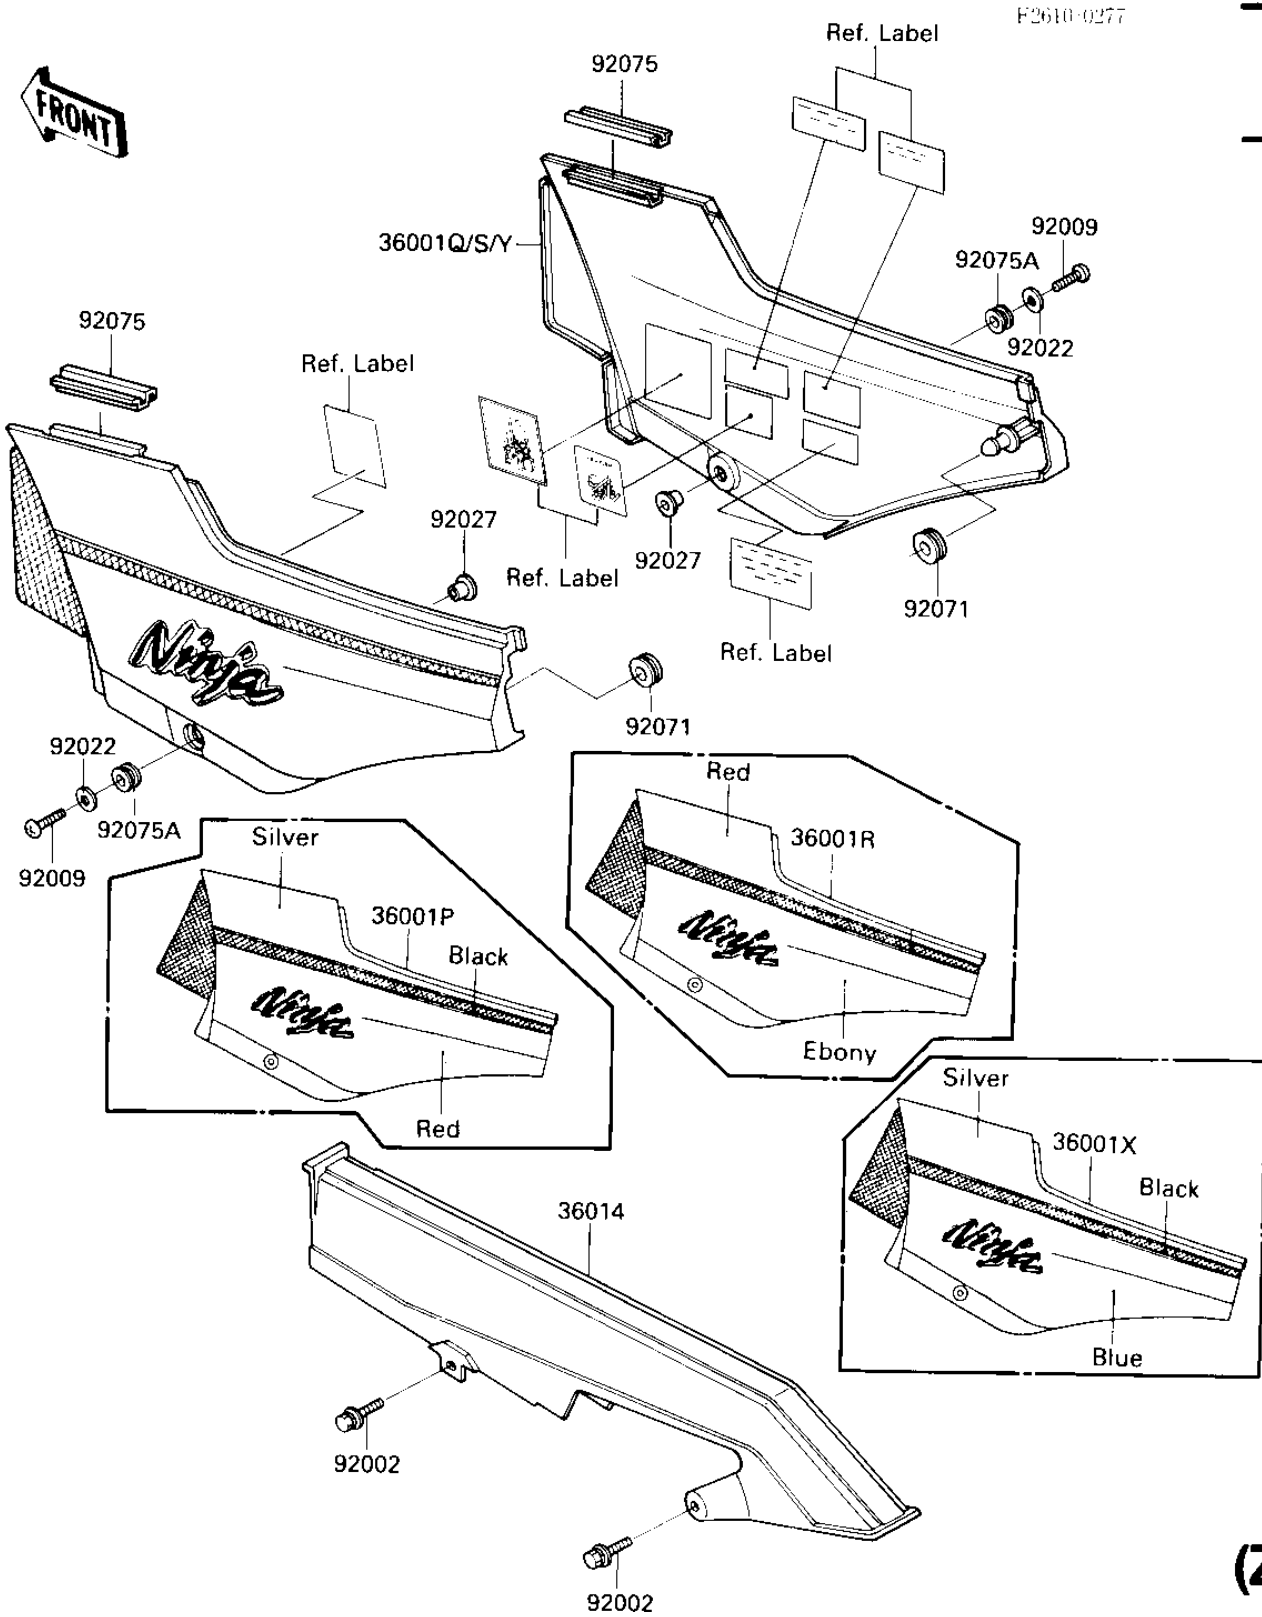

1985 Ninja® PARTS DIAGRAM

SIDE COVERS/CHAIN COVER (ZX900-A2)

1985 Ninja® PARTS LIST

SIDE COVERS/CHAIN COVER (ZX900-A2)

ITEM NAME	PART NUMBER	QUANTITY
COVER-SIDE,LH,BLACK/R (Ref # 36001P)	36001-5436-M8	1
COVER-SIDE,RH;BLACK/R (Ref # 36001Q)	36001-5437-M8	1
COVER-SIDE,LH,EBONY/F (Ref # 36001R)	36001-5444-J3	1
COVER-SIDE,RH,EBONY/F (Ref # 36001S)	36001-5445-J3	1
COVER-SIDE,LH,BLACK/BLUE/ (Can (Ref # 36001X)	36001-5474-M2	1
COVER-SIDE,RH,BLACK/BLUE/ (Can (Ref # 36001Y)	36001-5475-M2	1
CASE-CHAIN (Ref # 36014)	36014-1165	1
BOLT,6X16 (Ref # 92002)	92002-1136	1
SCREW (Ref # 92009)	92009-1663	1
WASHER,6.5X20X1.6 (Ref # 92022)	92022-1619	1
COLLAR (Ref # 92027)	92027-1795	1
GROMMET (Ref # 92071)	92071-056	1
DAMPER,SIDE COVER (Ref # 92075)	92075-1601	1
DAMPER (Ref # 92075A)	92075-1634	1