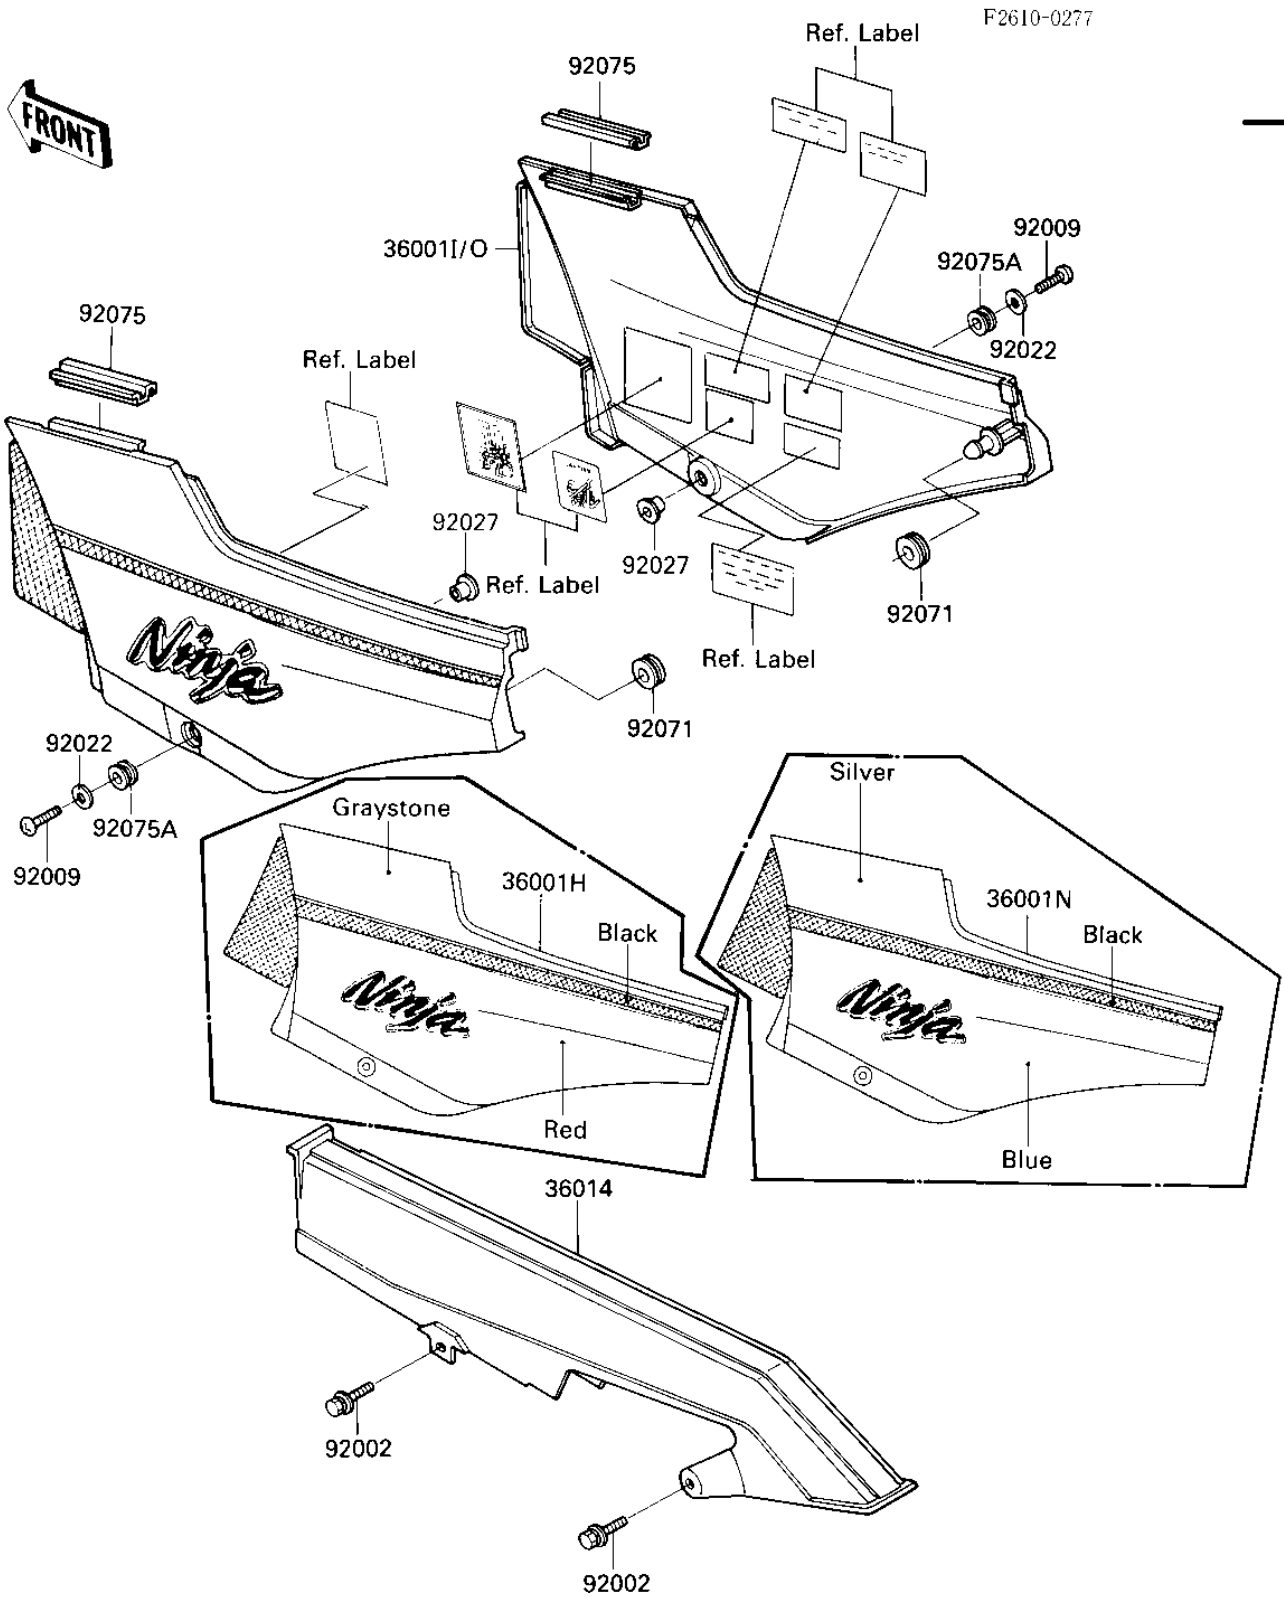

1985 Ninja® PARTS DIAGRAM

SIDE COVERS/CHAIN COVER (ZX900-A1)

1985 Ninja® PARTS LIST

SIDE COVERS/CHAIN COVER (ZX900-A1)

ITEM NAME	PART NUMBER	QUANTITY
COVER-SIDE,LH,BLACK/R (Ref # 36001H)	36001-5424-L9	1
COVER-SIDE,RH,BLACK/R (Ref # 36001I)	36001-5425-L9	1
COVER-SIDE,LH,BLACK/BLUE/ (Can (Ref # 36001N)	36001-5434-M2	1
COVER-SIDE,RH,BLACK/BLUE/ (Can (Ref # 36001O)	36001-5435-M2	1
CASE-CHAIN (Ref # 36014)	36014-1165	1
BOLT,6X16 (Ref # 92002)	92002-1136	1
SCREW (Ref # 92009)	92009-1663	1
WASHER,6.5X20X1.6 (Ref # 92022)	92022-1619	1
COLLAR (Ref # 92027)	92027-1795	1
GROMMET (Ref # 92071)	92071-056	1
DAMPER,SIDE COVER (Ref # 92075)	92075-1601	1
DAMPER (Ref # 92075A)	92075-1634	1