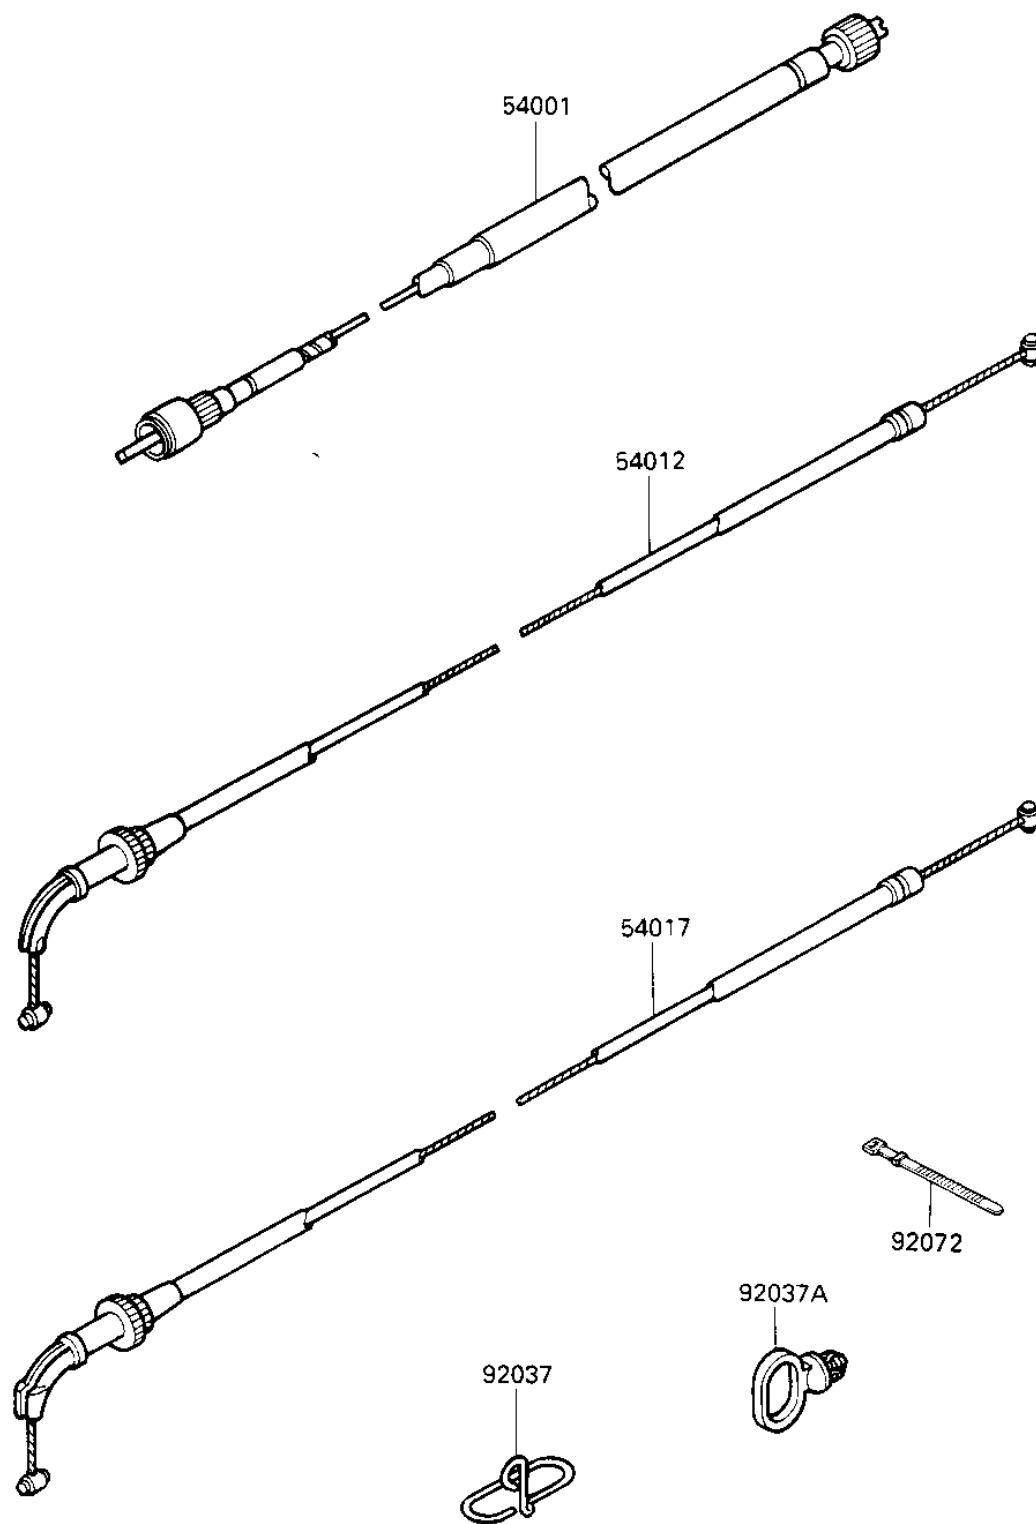

## 1985 Ninja® PARTS DIAGRAM

CABLES

Part No.

## 1985 Ninja® PARTS LIST

### CABLES

ITEM NAME	PART NUMBER	QUANTITY
CABLE,SPEEDOMETER (Ref # 54001)	54001-1014	1
CABLE-THROTTLE (Ref # 54012)	54012-1220	1
CABLE-STARTER (Ref # 54017)	54017-1053	1
CLAMP,CABLE (Ref # 92037)	92037-1031	1
CLAMP,CABLE (Ref # 92037A)	92037-1459	1
BAND,WIRING HARNESS (Ref # 92072)	92072-056	1