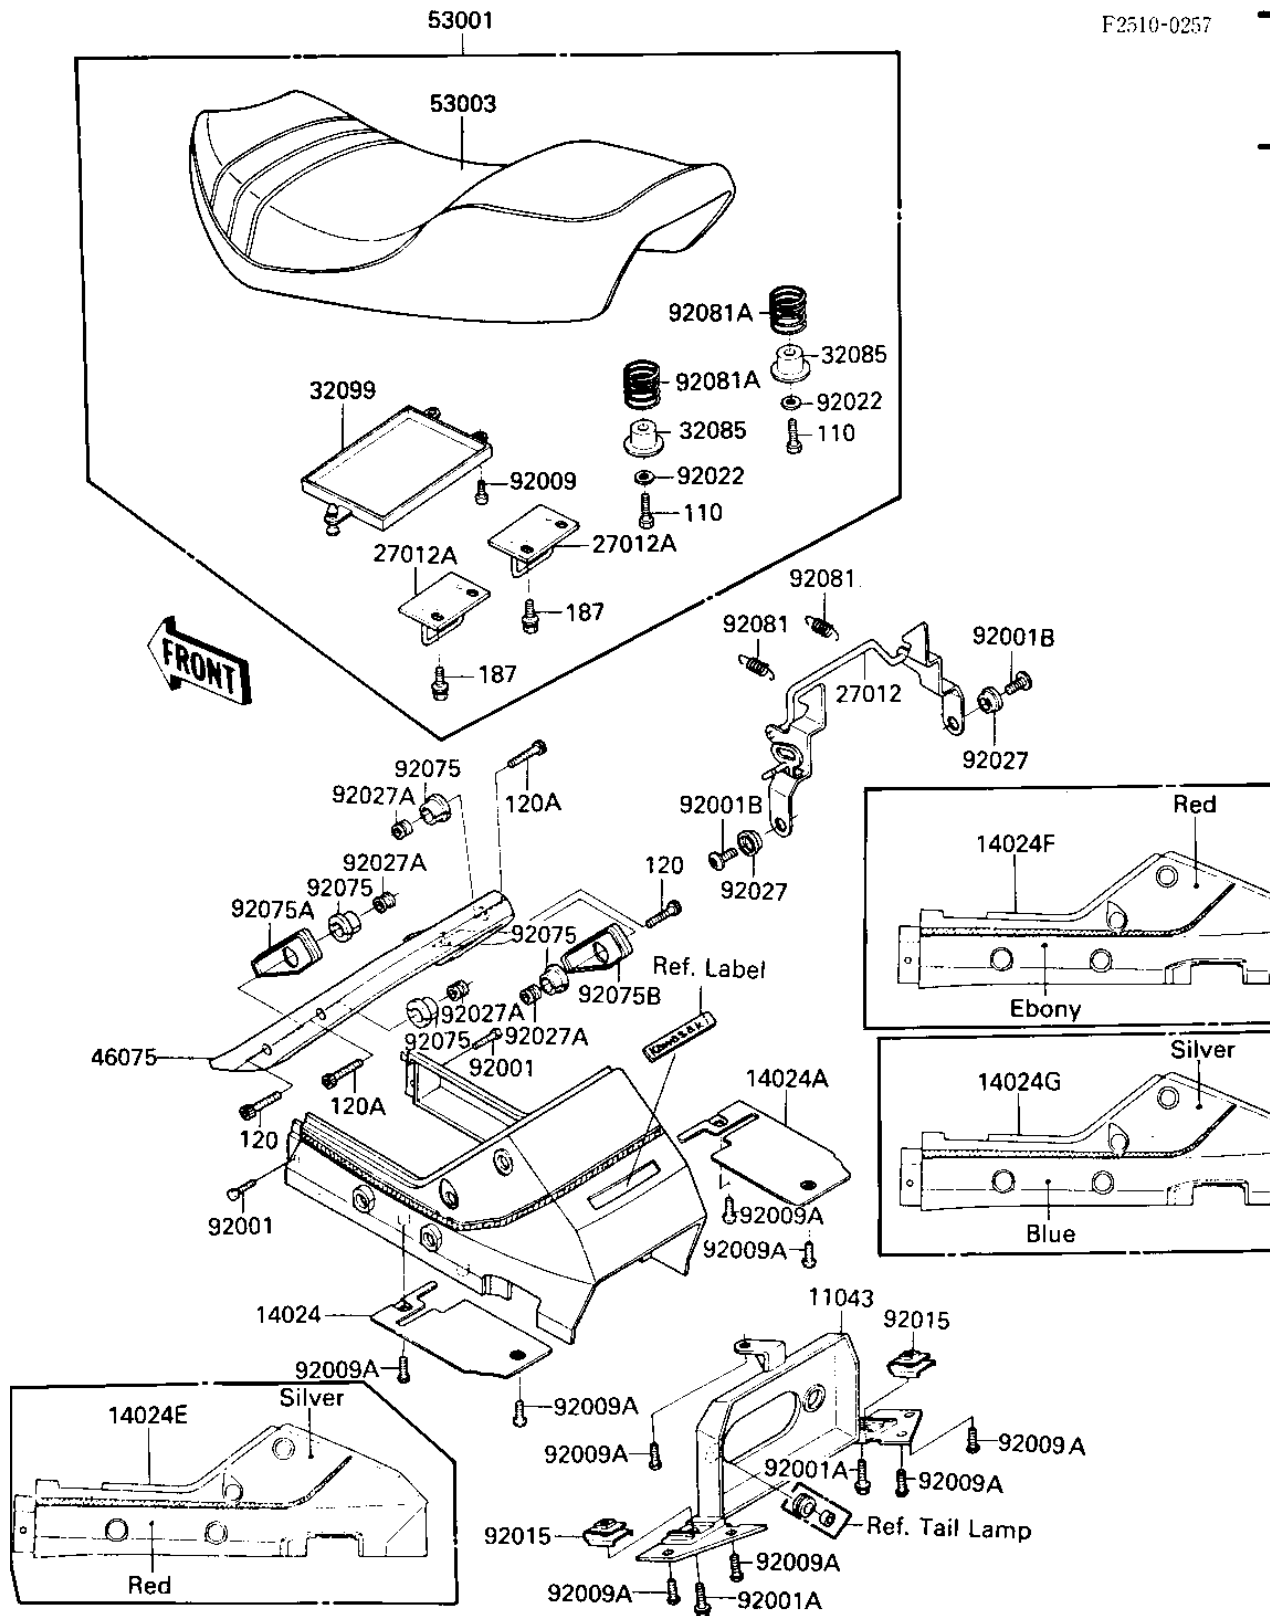

1985 Ninja® PARTS DIAGRAM SEAT/SEAT COVER (ZX900-A2)

F2510-0257

1985 Ninja® PARTS LIST

SEAT/SEAT COVER (ZX900-A2)

ITEM NAME	PART NUMBER	QUANTITY
BRACKET,TAIL LAMP (Ref # 11043)	11043-1458	2
COVER (Ref # 14024A)	14025-1889	1
COVER,SEAT,F.RED/G.S1 (Ref # 14024E)	14025-5183-M7	1
COVER,SEAT,EBONY/F.RE (Ref # 14024F)	14025-5191-J3	1
COVER,SEAT,L.P.BLUE/G.SIL (Can (Ref # 14024G)	14025-5199-L8	1
HOOK,SEAT LOCK (Ref # 27012)	27012-1321	1
HOOK, SEAT (Ref # 27012A)	53008-021	1
STOPPER,SEAT (Ref # 32085)	32085-1167	1
CASE (Ref # 32099)	32099-011	1
GRIP,FRAME (Ref # 46075)	46075-1054	1
SEAT-ASSY,DUAL (Ref # 53001)	53001-1370	1
LEATHER,SEAT (Ref # 53003)	53003-1119	1
BOLT,6X12 (Ref # 92001)	92001-1771	1
BOLT (Ref # 92001A)	92001-1826	1
BOLT,8X16 (Ref # 92001B)	92001-1841	1
SCREW (Ref # 92009)	92009-1043	1
SCREW (Ref # 92009A)	92009-1197	1
NUT,TAIL LAMP BRACKET (Ref # 92015)	92015-1346	1
WASHER,6.5X16X2 (Ref # 92022)	92022-1565	1
COLLAR,8.2X13X6 (Ref # 92027)	92027-1565	1
COLLAR,L=14 (Ref # 92027A)	92027-1742	1
DAMPER,FRAME GRIP (Ref # 92075)	92075-1603	1
DAMPER,FRAME GRIP,LH (Ref # 92075A)	92075-1604	1
DAMPER,FRAME GRIP,RH (Ref # 92075B)	92075-1605	1
SPRING,HOOK RETURN (Ref # 92081)	92081-1580	1
SPRING,SEAT (Ref # 92081A)	92081-1664	1
BOLT-UPSET (Ref # 110)	112G0625	1
BOLT-SOCKET,8X35,BLAC (Ref # 120)	120S0835	1
BOLT-SOCKET,8X40,BLAC (Ref # 120A)	120S0840	1

1985 Ninja® PARTS LIST

SEAT/SEAT COVER (ZX900-A2)

ITEM NAME	PART NUMBER	QUANTITY
BOLT 6X14 (Ref # 187)	187B0614	1