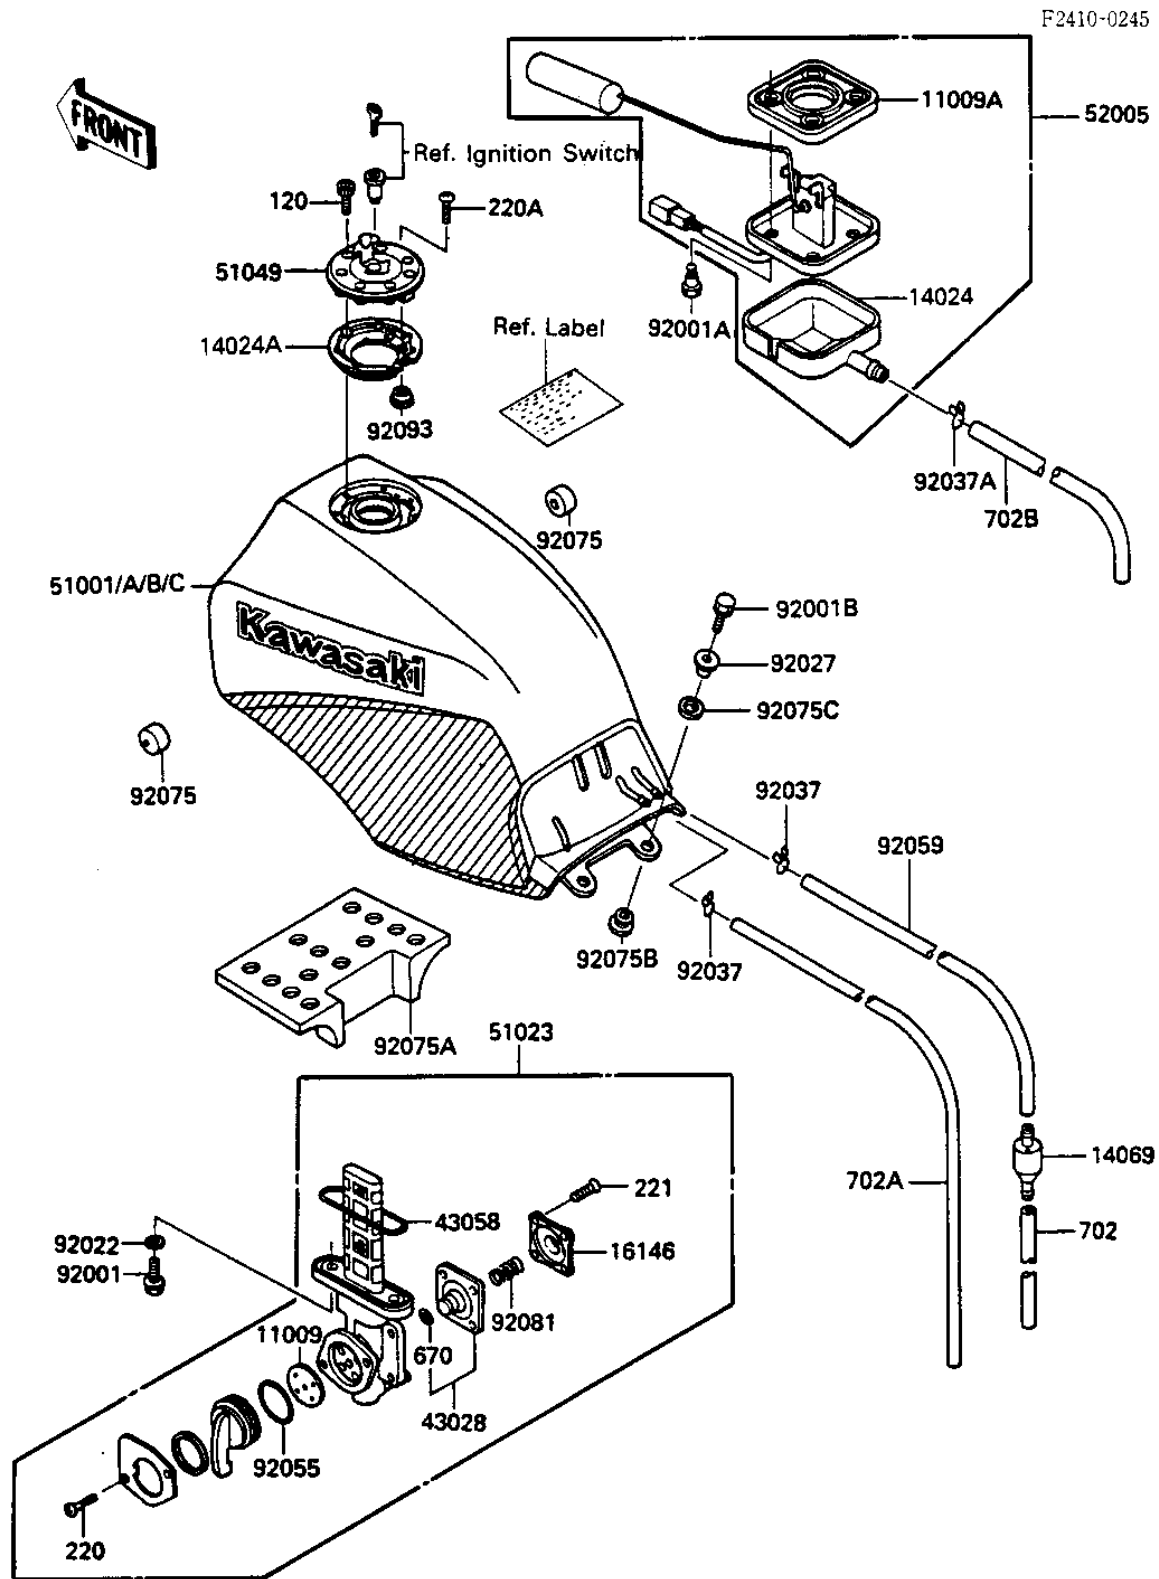

1985 Ninja® PARTS DIAGRAM

FUEL TANK (ZX900-A1)

1985 Ninja® PARTS LIST

FUEL TANK (ZX900-A1)

ITEM NAME	PART NUMBER	QUANTITY
GASKET,TAP VALVE (Ref # 11009)	11009-1194	1
UNAVAILABLE IN PRICE BOOK (Ref # 1109A)	1109-1308	1
COVER,FUEL GAGE (Ref # 14024)	14025-1536	1
COVER (Ref # 14024A)	14025-1913	1
BREATER,FUEL TANK (Ref # 14069)	14069-1004	1
COVER ASSY,TAP (Ref # 16146)	16146-1005	1
DIAPHRAGM ASSY,TAP (Ref # 43028)	43028-1015	1
"0" RING (Ref # 43058)	51039-010	1
51001-5453-B1 (Canada) (Ref # 51001)	51001-5442-B1	1
51001-5455-M4 (Canada) (Ref # 51001A)	51001-5443-M4	1
TANK-FUEL,F.RED (Ref # 51001B)	51001-5458-B1	2
TAP-ASSY,FUEL (Ref # 51023)	51023-1110	1
CAP-TANK,FUEL (Ref # 51049)	51049-1079	1
GAUGE,FUEL (Ref # 52005)	52005-1058	1
BOLT,6X20,FUEL TAP (Ref # 92001)	92001-1091	2
BOLT,6X25 (Ref # 92001B)	92002-1137	1
WASHER-PLAIN (Ref # 92022)	92022-183	1
COLLAR 6.8X10X14.5 (Ref # 92027)	92027-156	1
CLAMP FUEL PIPE (Ref # 92037)	92037-010	2
CLAMP,CHAIN OILER (Ref # 92037A)	92037-147	1
"0" RING,TAP LEVER (Ref # 92055)	92055-1027	1
TUBE,7X10X230 (Ref # 92059)	92059-1519	1
DAMPER RUBBER,FL TANK (Ref # 92075)	92075-125	1
DAMPER,FUEL TANK (Ref # 92075A)	92075-1672	2
RUBBER,FENDER COVER (Ref # 92075B)	92075-174	1
SPRING,TAP (Ref # 92081)	92081-1171	1
OIL SEAL,FUEL TANK (Ref # 92093)	92093-1030	1
BOLT-SOCKET (Ref # 120)	120S0512	1
SCREW PAN HEAD 3X8 (Ref # 220)	220B0308	1

1985 Ninja® PARTS LIST

FUEL TANK (ZX900-A1)

ITEM NAME	PART NUMBER	QUANTITY
SCREW-PAN-CROS (Ref # 220A)	220C0508	1
SCREW-CSK-CROS,4X14 (Ref # 221)	221B0414	1
"O" RING,4MM (Ref # 670)	670B1504	1
TUBE-BREATHING (BULK) (Ref # 702)	702A071000	3