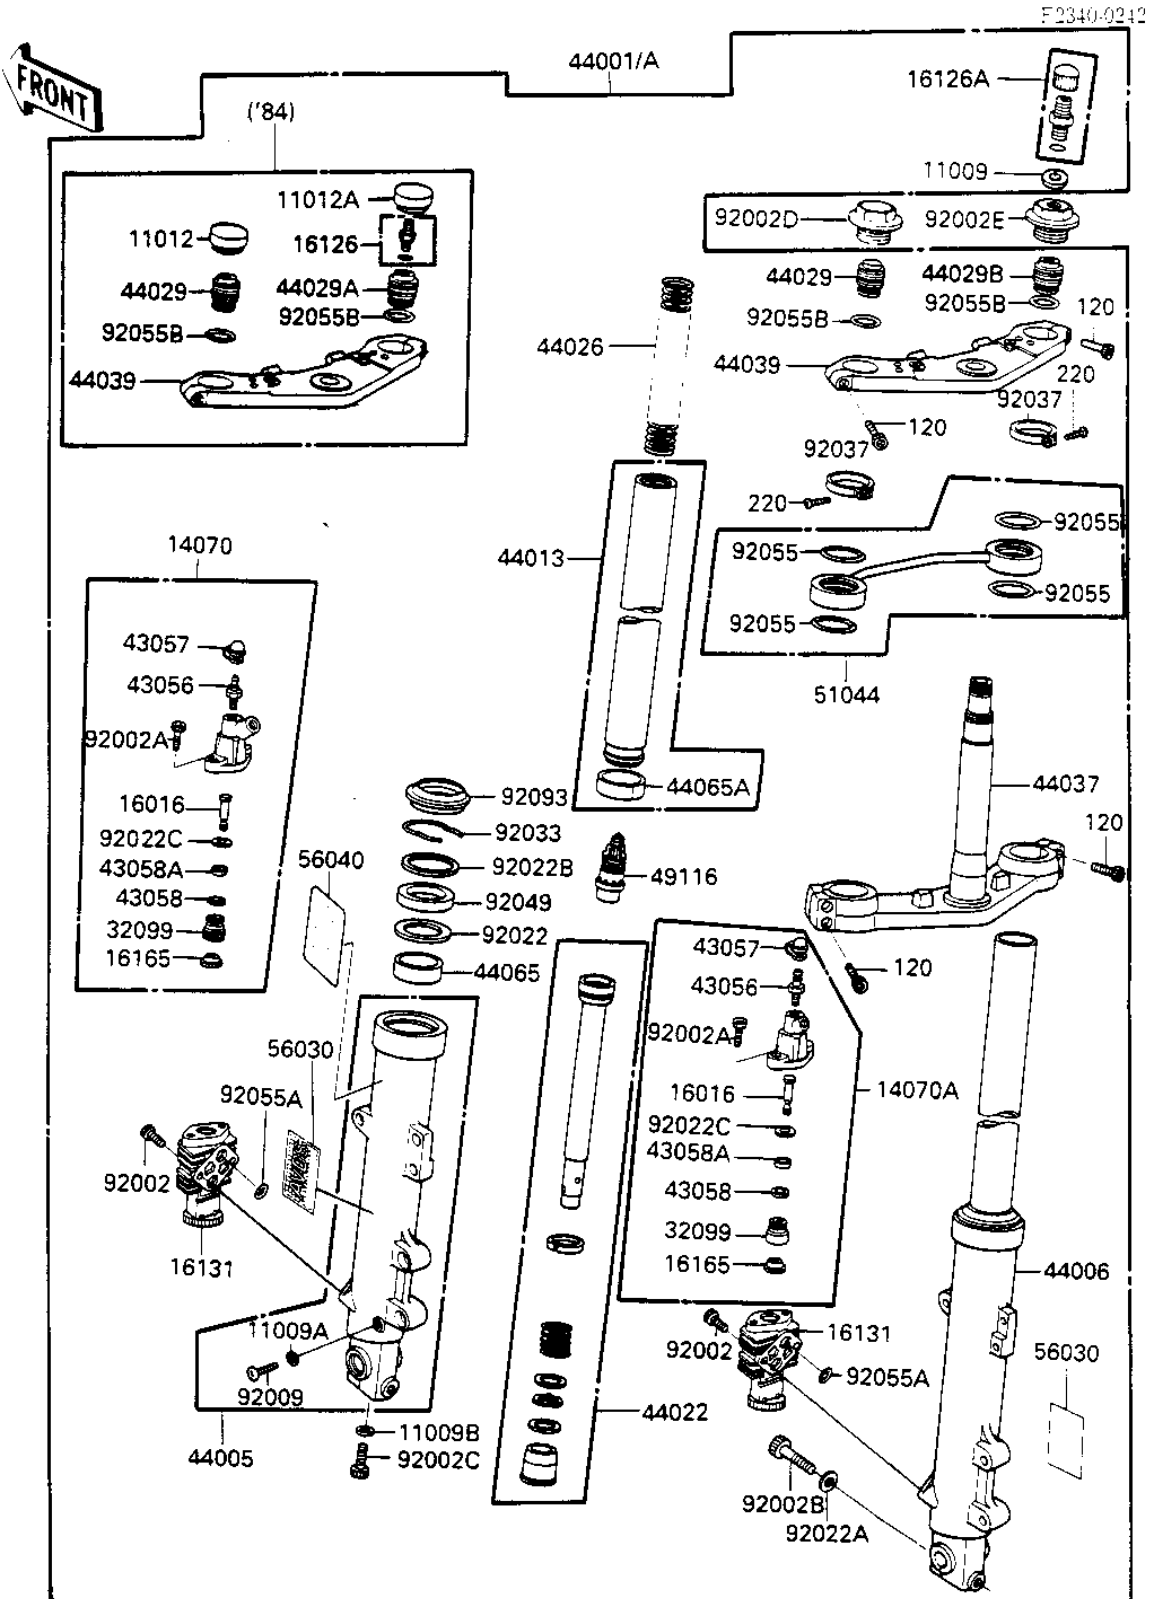

1985 Ninja® PARTS DIAGRAM

FRONT FORK